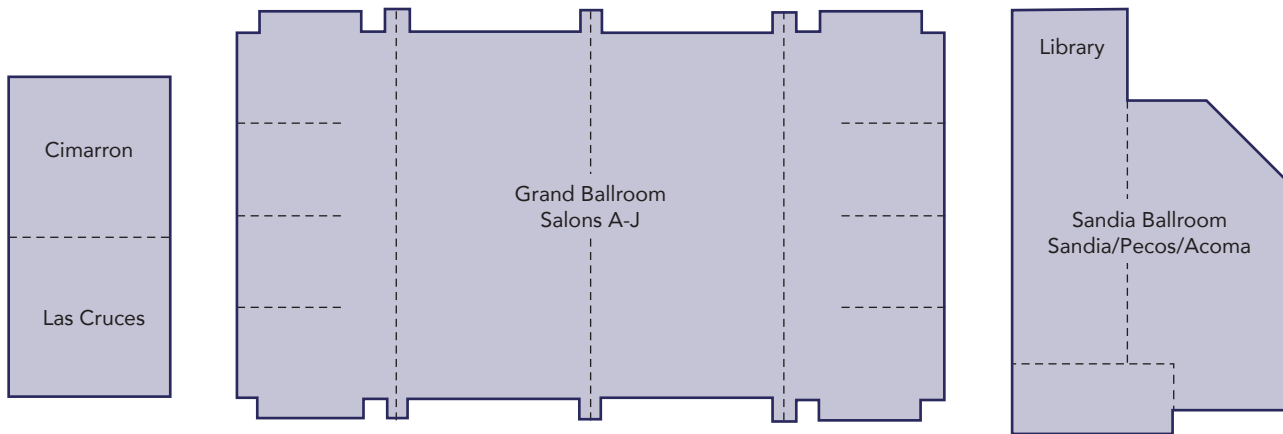

Total Guestrooms	411	Parking Spaces	500
Double/Double	172	Parking Fee	\$0
Committable Sleeping Rooms	200	On-Site Restaurants	1
Wheelchair Accessible Sleeping Rooms	11	Restaurant Seating Capacity	150
Total Meeting Space (sq. ft.)	17,000	Private Dining Capacity	20
Largest Meeting Room (sq. ft.)	8,240	Bar	Yes
Maximum Meeting Capacity	1,000	Swimming Pool	Yes
Maximum Banquet Capacity	700	Spa	No
Data Port Ready	Yes	Workout Facility	Yes
High Speed Internet/Wi-Fi in Guest Rooms	Yes	Laundry/Valet Service	Yes
Internet Fee (Guest Rooms)	\$14.95 \$17.95	Business Center	Yes
High Speed Internet/Wi-Fi in Meeting Rooms	Yes	Gift Shop	Yes
On-Site A/V	Yes	Room Service Hours	6am - 10pm
Airport Shuttle	No	Pet Friendly	No
Fee for Airport Shuttle	N/A	Miles to Abq. Sunport	10
Courtesy Shuttle Miles from Hotel	N/A	Miles to Abq. Convention Center	6
		Miles to shopping (Uptown)	0

BUILDING FACILITIES AND ROOM CAPACITIES

ROOM	SQ. FT.	DIMENSIONS	CEILING	THEATRE	CLASSROOM	BANQUET	CONFERENCE	RECEPTION
Grand Ballroom	8240	116 x 71	17'	1100	500	740	-	900
Salon A	470	26 x 18	14'	40	24	30	24	40
Salon B	470	26 x 18	14'	40	24	30	24	40
Salon C	470	26 x 18	14'	40	24	30	24	40
Salon D	470	26 x 18	14'	40	24	30	24	40
Salon G	470	26 x 18	14'	40	24	30	24	40
Salon H	470	26 x 18	14'	40	24	30	24	40
Salon I	470	26 x 18	14'	40	24	30	24	40
Salon J	470	26 x 18	14'	40	24	30	24	40
Salon E	2200	31 x 71	17'	240	130	200	-	220
Salon F	2200	31 x 71	17'	240	130	200	-	220
Carlsbad	690	21 x 33	10'	70	40	50	26	60
Cimarron	690	21 x 33	10'	70	40	50	26	60
Las Cruces	690	21 x 33	10'	70	40	50	26	60
Santa Fe	690	21 x 33	10'	70	40	50	26	60
Pecos, Acoma, Sandia	3820	-	-	280	200	280	-	330
Pecos	1370	28 x 49	10'	140	80	100	40	120
Acoma	1080	25 x 42	10'	100	60	80	30	90
Sandia	1370	-	-	140	60	100	35	120
Poolside Pavilion	2178	33 x 66	14'	220	110	180	-	200
Taos	494	-	-	45	24	30	24	50