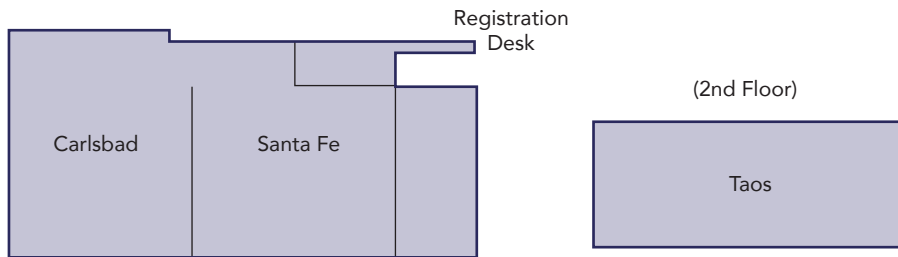

BUILDING FACILITIES AND ROOM CAPACITIES

ROOM	SQ. FT.	DIMENSIONS	CEILING	THEATRE	CLASSROOM	BANQUET	CONFERENCE	RECEPTION
Grand Ballroom	8240	116 x 71	17'	1100	500	740	-	900
Salon A	470	26 x 18	14'	40	24	30	24	40
Salon B	470	26 x 18	14'	40	24	30	24	40
Salon C	470	26 x 18	14'	40	24	30	24	40
Salon D	470	26 x 18	14'	40	24	30	24	40
Salon G	470	26 x 18	14'	40	24	30	24	40
Salon H	470	26 x 18	14'	40	24	30	24	40
Salon I	470	26 x 18	14'	40	24	30	24	40
Salon J	470	26 x 18	14'	40	24	30	24	40
Salon E	2200	31 x 71	17'	240	130	200	-	220
Salon F	2200	31 x 71	17'	240	130	200	-	220
Carlsbad	690	21 x 33	10'	70	40	50	26	60
Cimarron	690	21 x 33	10'	70	40	50	26	60
Las Cruces	690	21 x 33	10'	70	40	50	26	60
Santa Fe	690	21 x 33	10'	70	40	50	26	60
Pecos, Acoma, Sandia	3820	-	-	280	200	280	-	330
Pecos	1370	28 x 49	10'	140	80	100	40	120
Acoma	1080	25 x 42	10'	100	60	80	30	90
Sandia	1370	-	-	140	60	100	35	120
Poolside Pavilion	2178	33 x 66	14'	220	110	180	-	200
Taos	494	-	-	45	24	30	24	50

1.800.733.9918

ALBUQUERQUE

CHANGE YOUR PERSPECTIVE

meet@visitabq.org
visitabq.org/meetings