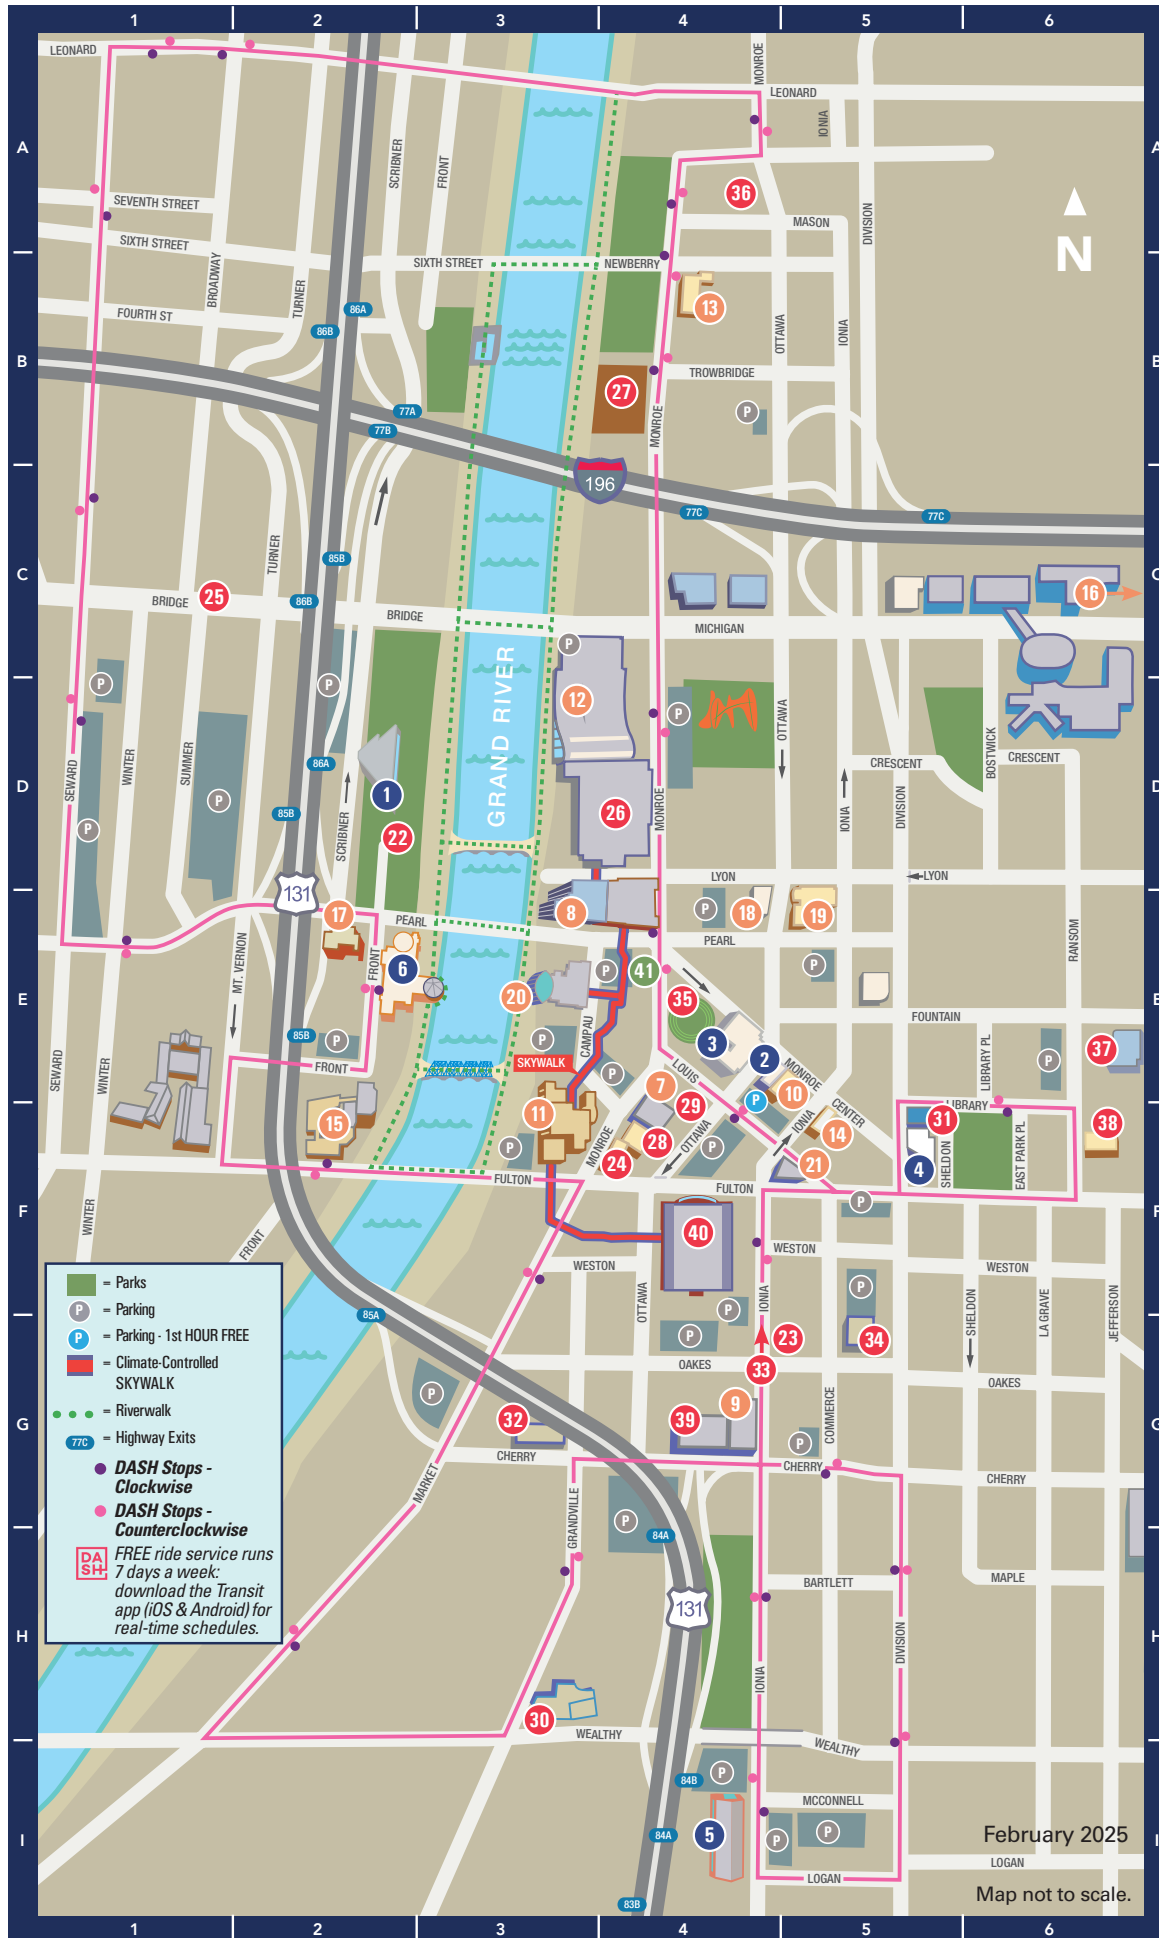

# DOWNTOWN GRAND RAPIDS

## Attractions

- 1 Gerald R. Ford Presidential Museum D2
- 2 Grand Rapids African American Museum & Archives E4
- 3 Grand Rapids Art Museum E4
- 4 Grand Rapids Children's Museum F5
- 5 Grand Rapids Downtown Market I4
- 6 Grand Rapids Public Museum E2

## Hotels/Meeting Spaces

- 7 AC Hotel by Marriott E4
- 8 Amway Grand Plaza, Curio Collection by Hilton E3
- 9 Canopy by Hilton G4
- 10 CityFlatsHotel E5
- 11 Courtyard by Marriott F3
- 12 DeVos Place Convention Center D3
- 13 Embassy Suites B4
- 14 The Finnley Hotel F5
- 15 GVSU Eberhard Center F2
- 16 Hampton Inn & Suites C6
- 17 Holiday Inn Downtown E2
- 18 Homewood Suites by Hilton E4
- 19 Hyatt Place E5
- 20 JW Marriott Grand Rapids E3
- 21 Residence Inn by Marriott F5

## Entertainment

- 22 Ah-Nab-Awen Park D2
- 23 Big Mini Putt Club G5
- 24 The B.O.B. F4
- 25 Bridge Street Nightlife C1
- 26 DeVos Performance Hall D4
- 27 Downtown Skate Park B4
- 28 GLC Live at 20 Monroe F4
- 29 Gimme's Par and Grill F4
- 30 Grand Rapids Ballet H3
- 31 Grand Rapids Civic Theatre F5
- 32 The Intersection G3
- 33 Ionia Ave Nightlife F4
- 34 Pyramid Scheme G5
- 35 Rosa Parks Circle E4
- 36 SILVA A4
- 37 Spectrum Theater E6
- 38 St. Cecilia Music Center F6
- 39 Studio Park G4
- 40 Van Andel Arena F4