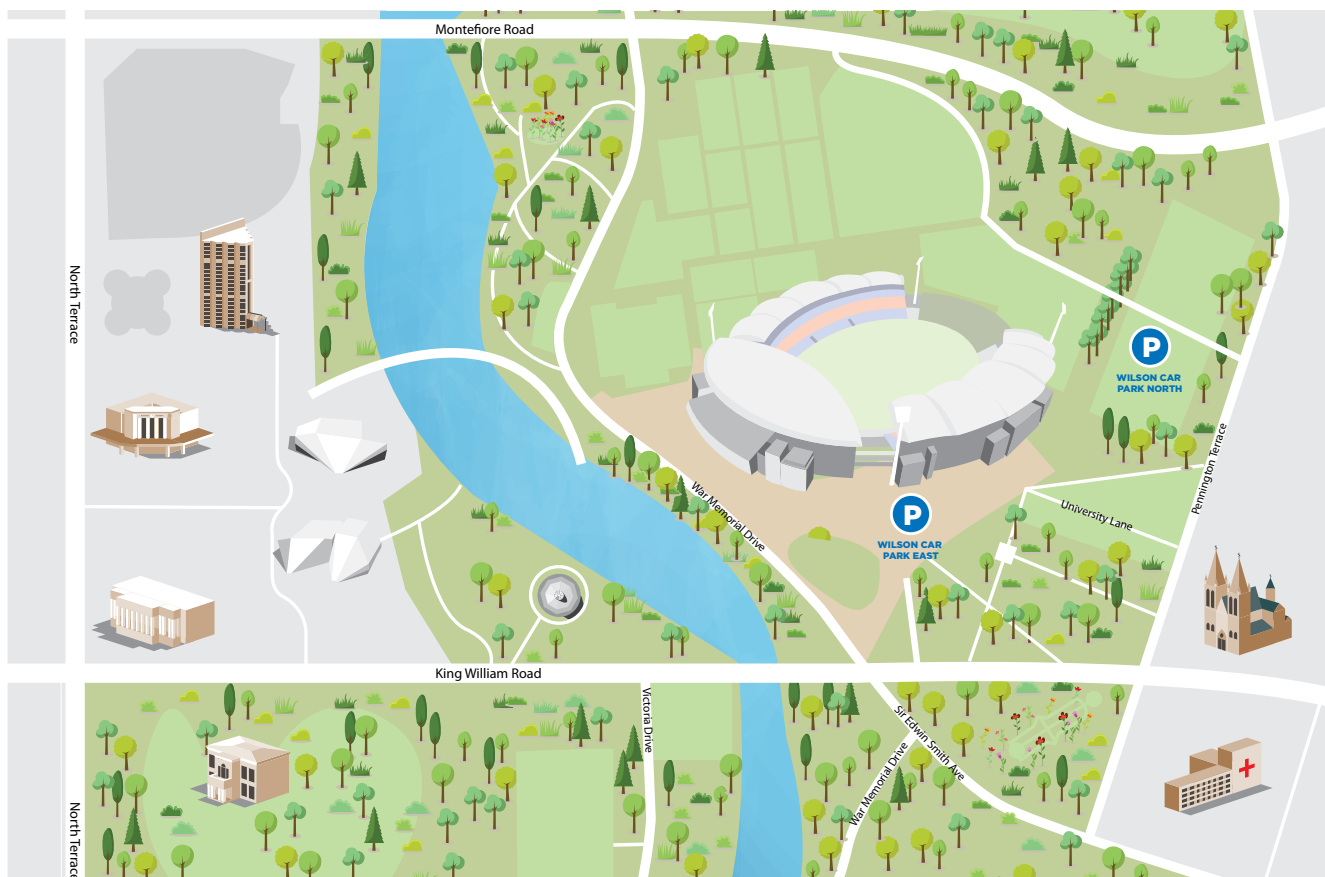

Adelaide Oval parking information

Car Parks

There are two Wilson Parking car parks located at Adelaide Oval:

Wilson East Car Park

Entry via King William Road.

Take the lifts to Level 1, exit the stadium and enter via the South Gate.

Wilson North Car Park

Entry via Pennington Terrace, North Adelaide.

Enter through the Bob Quinn Gate and follow the directional signage to your function room

Charges

A special function rate of \$17.00 per car (plus credit card fees), per day can be offered. To receive this rate guests will need to validate their ticket before they leave the function room, otherwise the public rate is \$6.50 per hour.

Please check with your function supervisor for the location of the validator.

Car parking is limited and available on first come, first serve basis. There is limited ticketed on street car parking nearby and some guests may choose to walk over the Riverbank Footbridge, entering from the Telstra Plaza on War Memorial Drive.