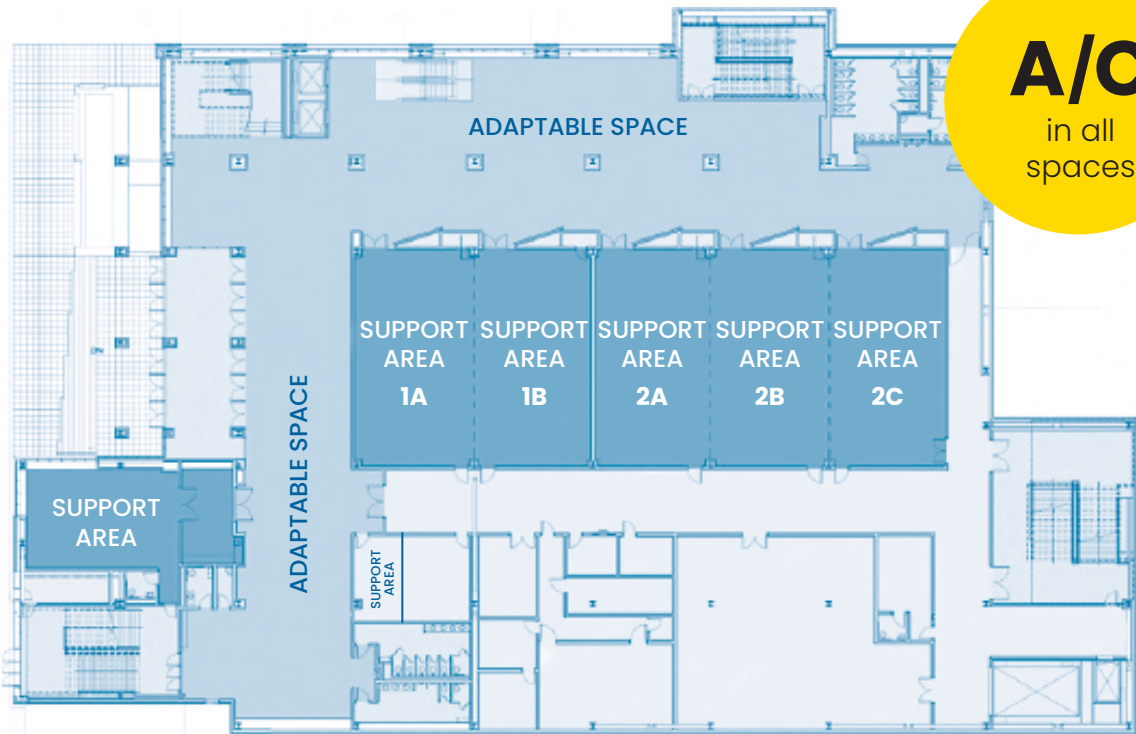

NYS Qualified Production Facility

Prior film projects include HBO & 32 Mile High Productions

53,000 SF
flexible event space

26 FT
ceilings

265
ceiling rigging points

3 BAY
indoor loading dock

3 LEVEL
parking garage

1GB
internet service

SUPPORT AREAS

- Floor box capacities: 1-30 amp 120/208v
- 3 phase 5 wire receptacles
- 3-120v duplex receptacles

PRODUCTION SPACE

- 26' ceiling
- Customizable LED lighting
- 60'w x 40'd x 4'h
- One 400 amp service
- Two 200 amp service

ADAPTABLE SPACE

- 17'-21' ceiling height
- Floor live load capacity: 150 lbs. per sq. ft.

LEVEL 2

PRODUCTION SPACE

LEVEL 1

PRODUCTION OFFICES & SUPPORT AREAS

55 Eagle Street | Albany, NY 12207
518-487-2155

To schedule a personalized tour, contact
Ana Messina, Director of Sales
ana.messina@albanycapitalcenter.com