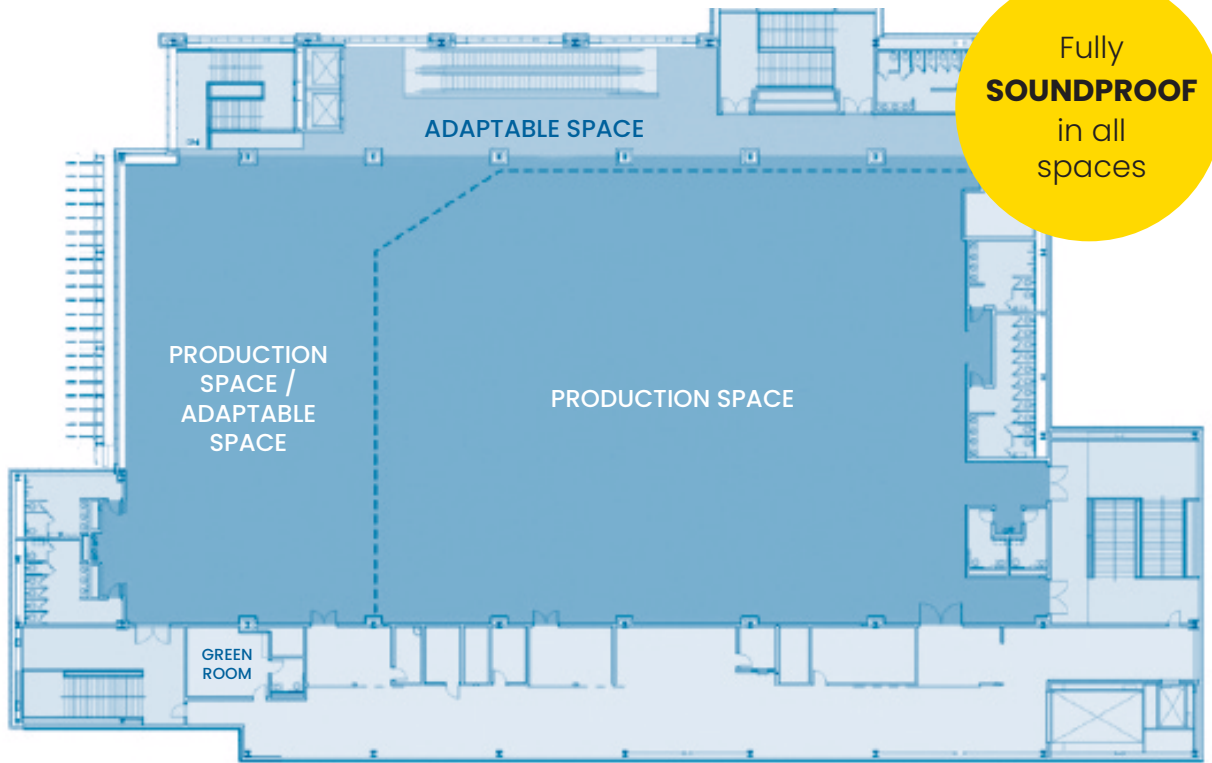

NYS Qualified Production Facility

Prior film projects include HBO & 32 Mile High Productions

53,000 SF
flexible event space

26 FT
ceilings

265
ceiling rigging points

3 BAY
indoor loading dock

3 LEVEL
parking garage

1GB
internet service

SUPPORT AREAS

- Floor box capacities: 1-30 amp 120/208v
- 3 phase 5 wire receptacles
- 3-120v duplex receptacles

PRODUCTION SPACE

- 26' ceiling
- Customizable LED lighting
- 60'w x 40'd x 4'h
- One 400 amp service
- Two 200 amp service

ADAPTABLE SPACE

- 17'-21' ceiling height
- Floor live load capacity: 150 lbs. per sq. ft.

LEVEL 2

PRODUCTION SPACE

LEVEL 1

PRODUCTION OFFICES & SUPPORT AREAS

55 Eagle Street | Albany, NY 12207
518-487-2155

To schedule a personalized tour, contact
Ana Messina, Director of Sales
ana.messina@albanycapitalcenter.com