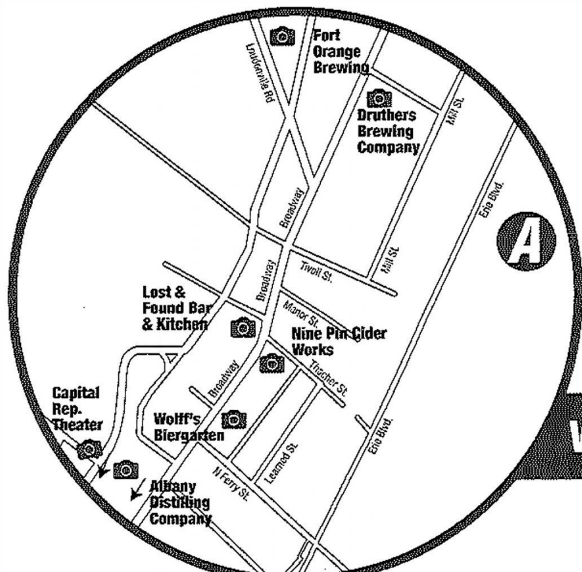

This Map is Sponsored by:

Camelot

Print & Copy Centers
(518) 435-9696
www.teamcamelot.com
630 Columbia St Ext, Latham, NY 12110

MAP LEGEND

- Lodging
- Attractions

Download our Discover Albany App

WAREHOUSE DISTRICT

This Downtown Albany map is presented and distributed by

25 Quackenbush Square, Albany, NY 12207
Phone: (518) 434-1217 / 800-258-3582
www.albany.org

@DiscoverAlbany