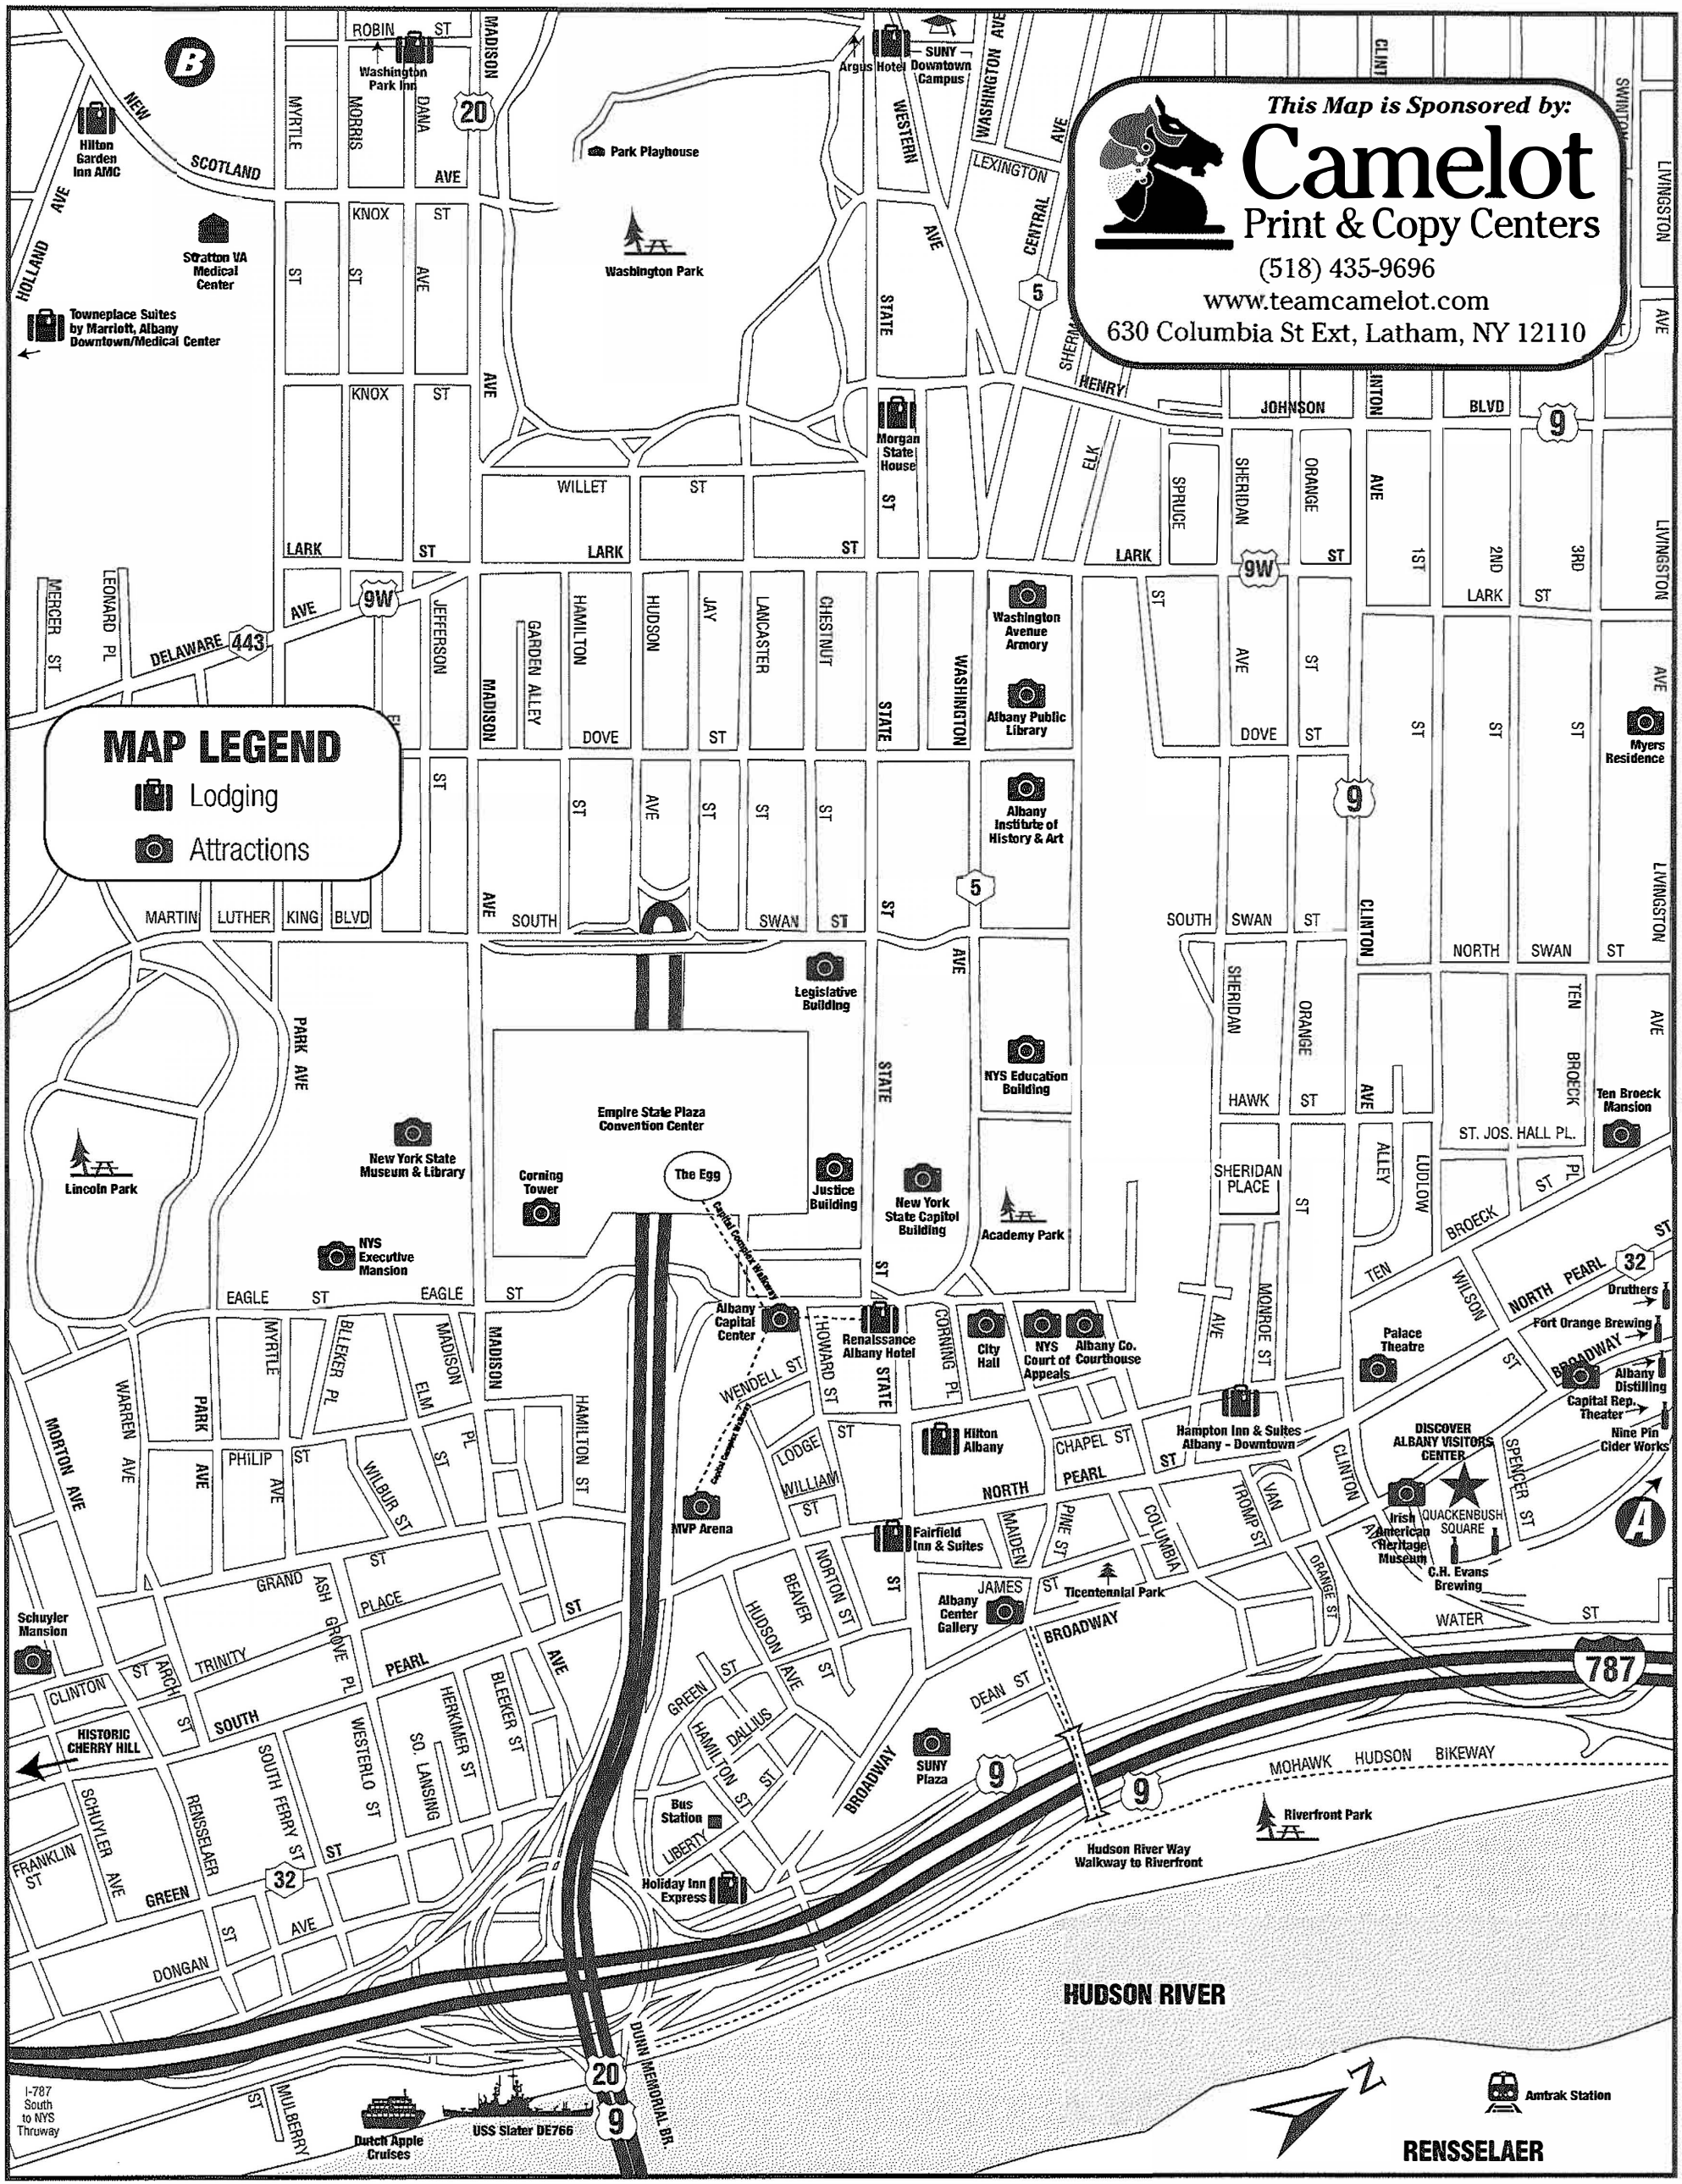

This Map is Sponsored by:

Camelot

Print & Copy Centers
 (518) 435-9696
 www.teamcamelot.com
 630 Columbia St Ext, Latham, NY 12110

MAP LEGEND

-  Lodging
-  Attractions

Download our Discover Albany App

WAREHOUSE DISTRICT

This Downtown Albany map is presented and distributed by

25 Quackenbush Square, Albany, NY 12207
 Phone: (518) 434-1217 / 800-258-3582
 www.albany.org

@DiscoverAlbany

LODGING

The Argus Hotel	8 Thurlow Terrace	518-930-4700
Fairfield Inn & Suites Albany Downtown	74 State Street	518-434-7410
Hampton Inn & Suites Albany Downtown	25 Chapel Street	518-432-7000
Hilton Albany	40 Lodge Street	518-462-6611
Hilton Garden Inn, Albany Medical Center	62 New Scotland Ave	518-396-3500
Holiday Inn Express Albany Downtown	300 Broadway	518-434-4111
Morgan State House Inn	393 State Street	518-427-6063
Renaissance Albany Hotel	144 State Street	518-992-2500
Towneplace Suites by Marriott, Albany Downtown Medical Center	22 Holland Avenue	518-860-1500
Washington Park Inn	634 Madison Ave	518-930-4700