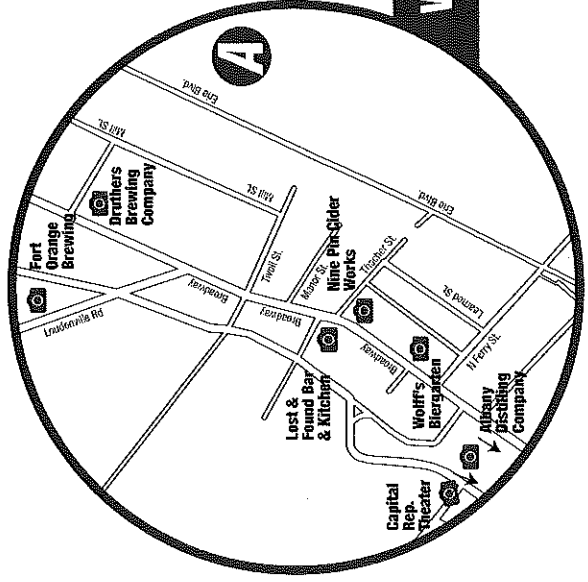

This Map is Sponsored by:

Camelot

Print & Copy Centers
 (518) 435-9696
www.teamcamelot.com
 630 Columbia St Ext, Latham, NY 12110

MAP LEGEND

- Lodging
- Attractions

Download our Discover Albany App

WAREHOUSE DISTRICT

This Downtown Albany map is presented and distributed by

25 Quackenbush Square, Albany, NY 12207
 Phone: (518) 434-1217 / 800-258-3582
www.albany.org

@DiscoverAlbany