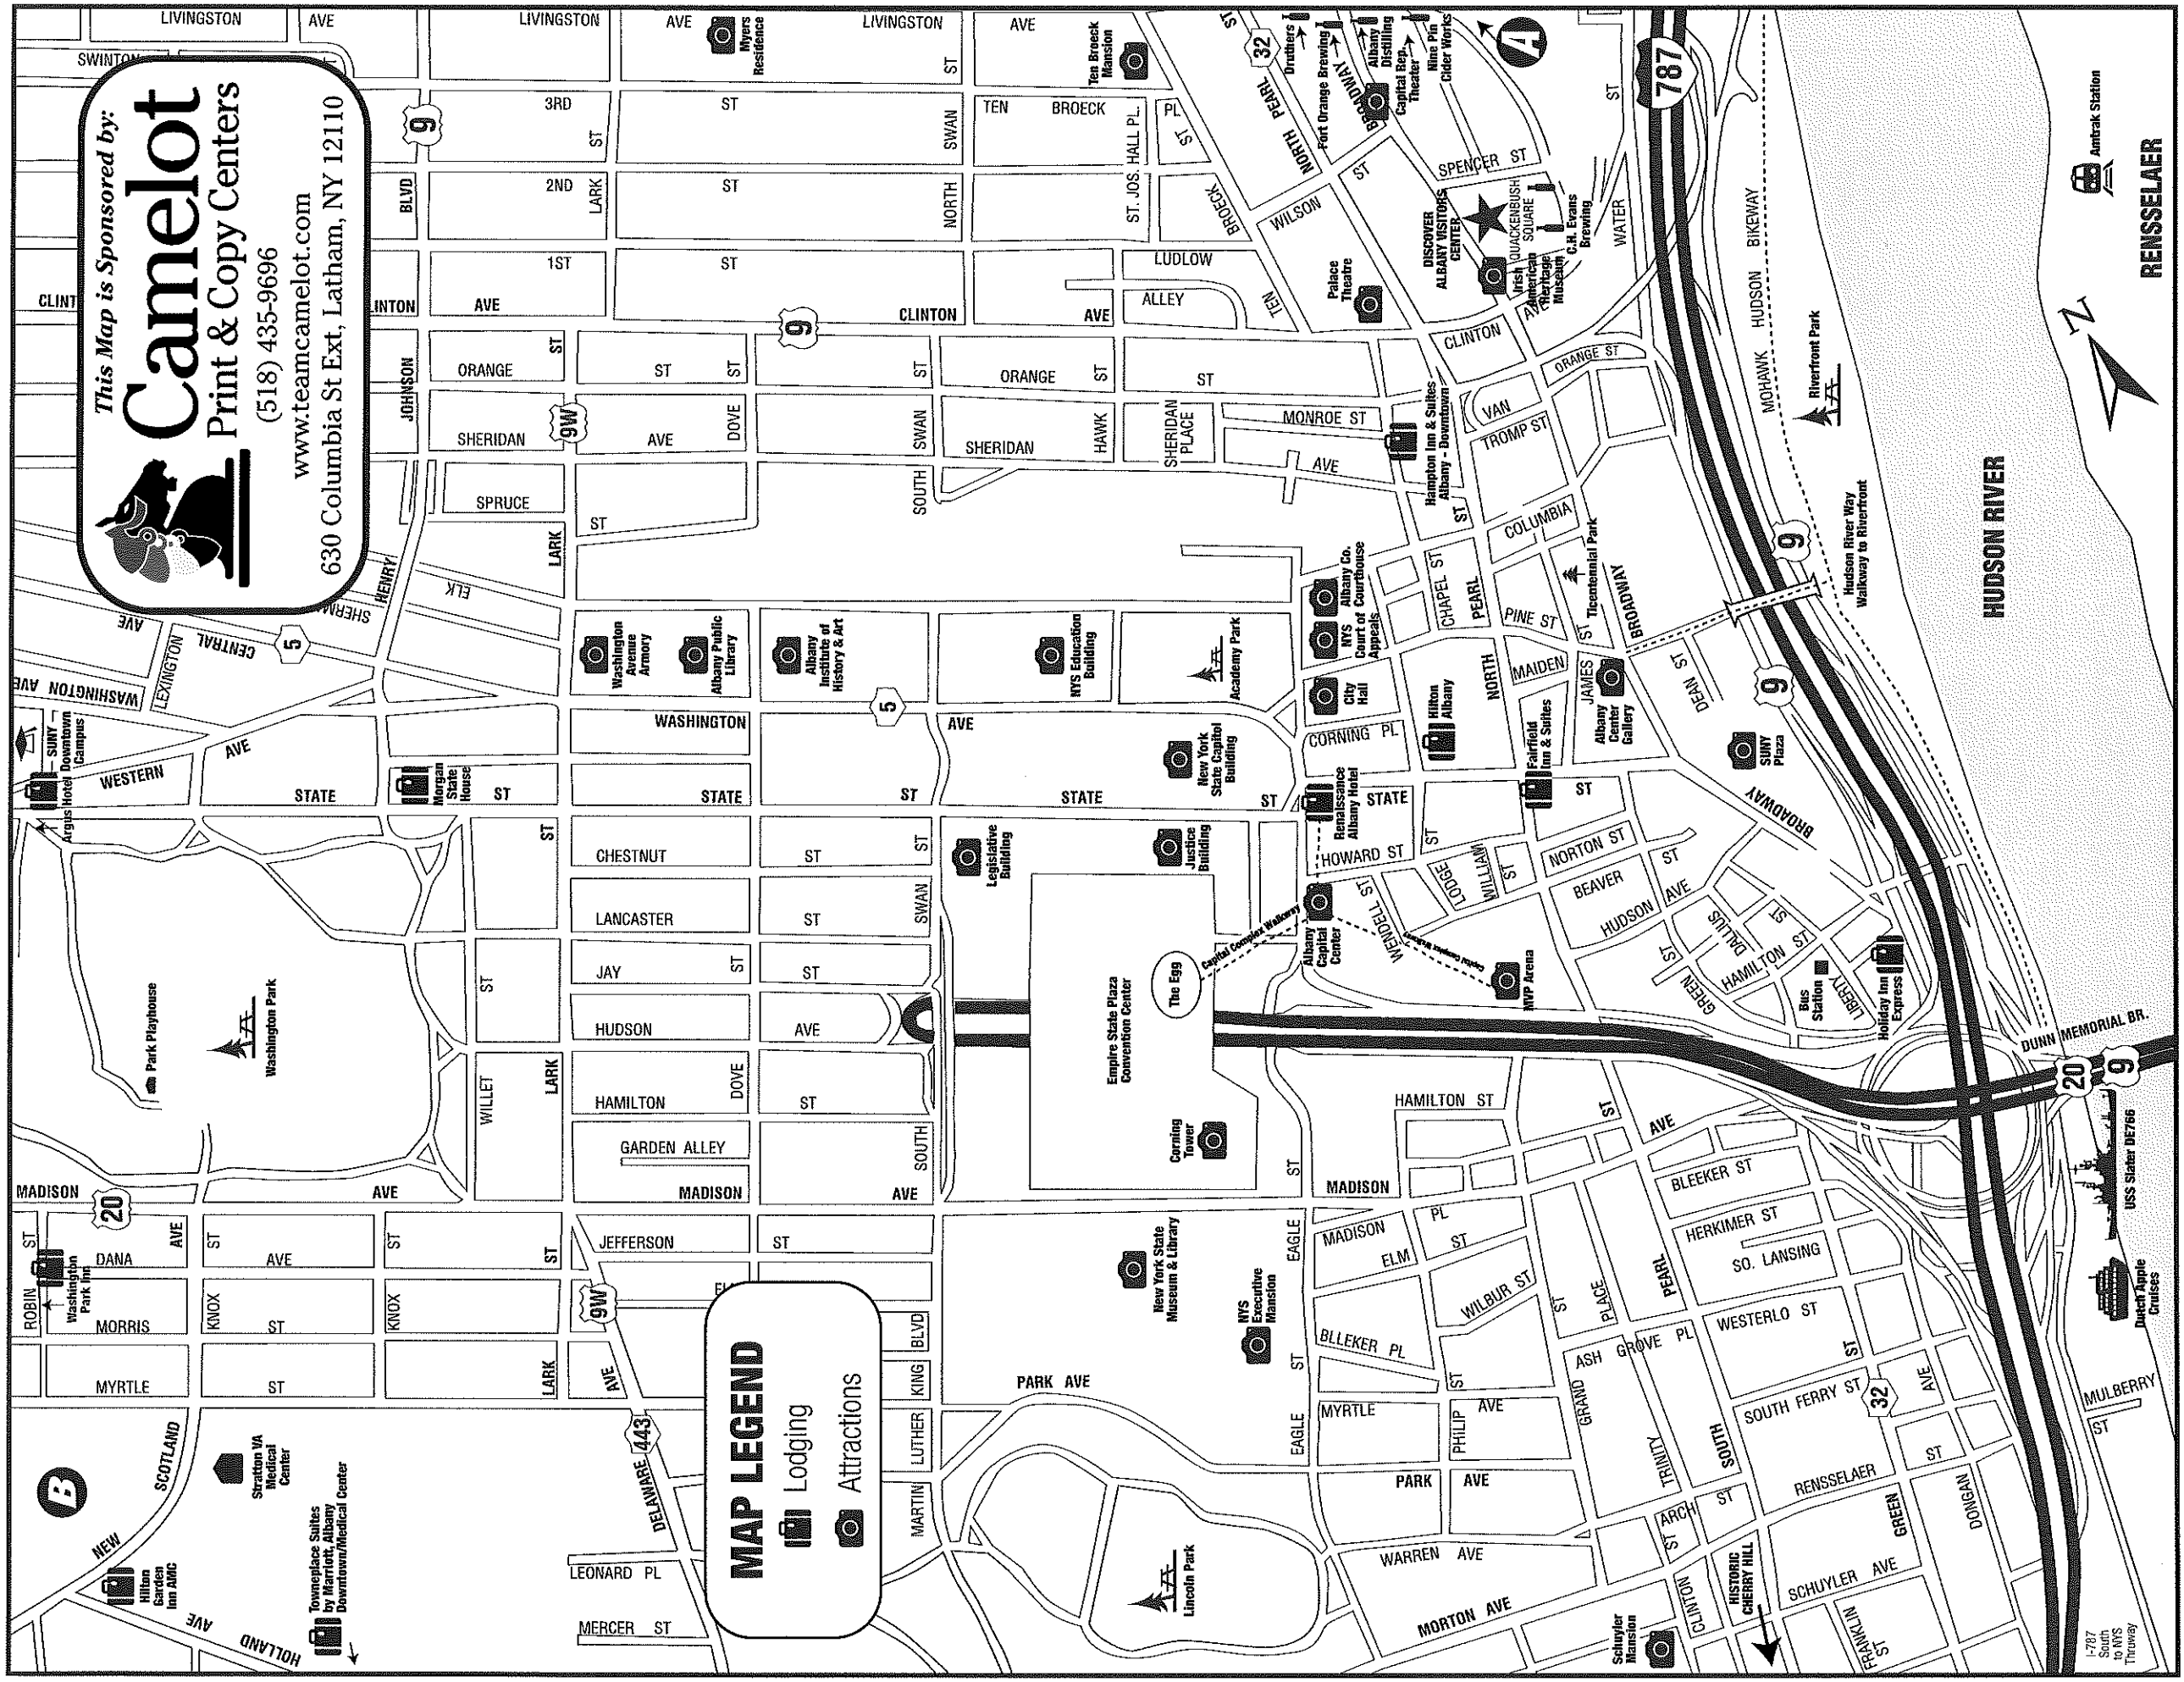

This Map is Sponsored by:

Camelot

Print & Copy Centers
 (518) 435-9696
www.teamcamelot.com
 630 Columbia St Ext, Latham, NY 12110

MAP LEGEND

- Lodging
- Attractions

Download our Discover Albany App

WAREHOUSE DISTRICT

This Downtown Albany map is presented and distributed by

25 Quackenbush Square, Albany, NY 12207
 Phone: (518) 434-1217 / 800-258-3582
www.albany.org

@DiscoverAlbany