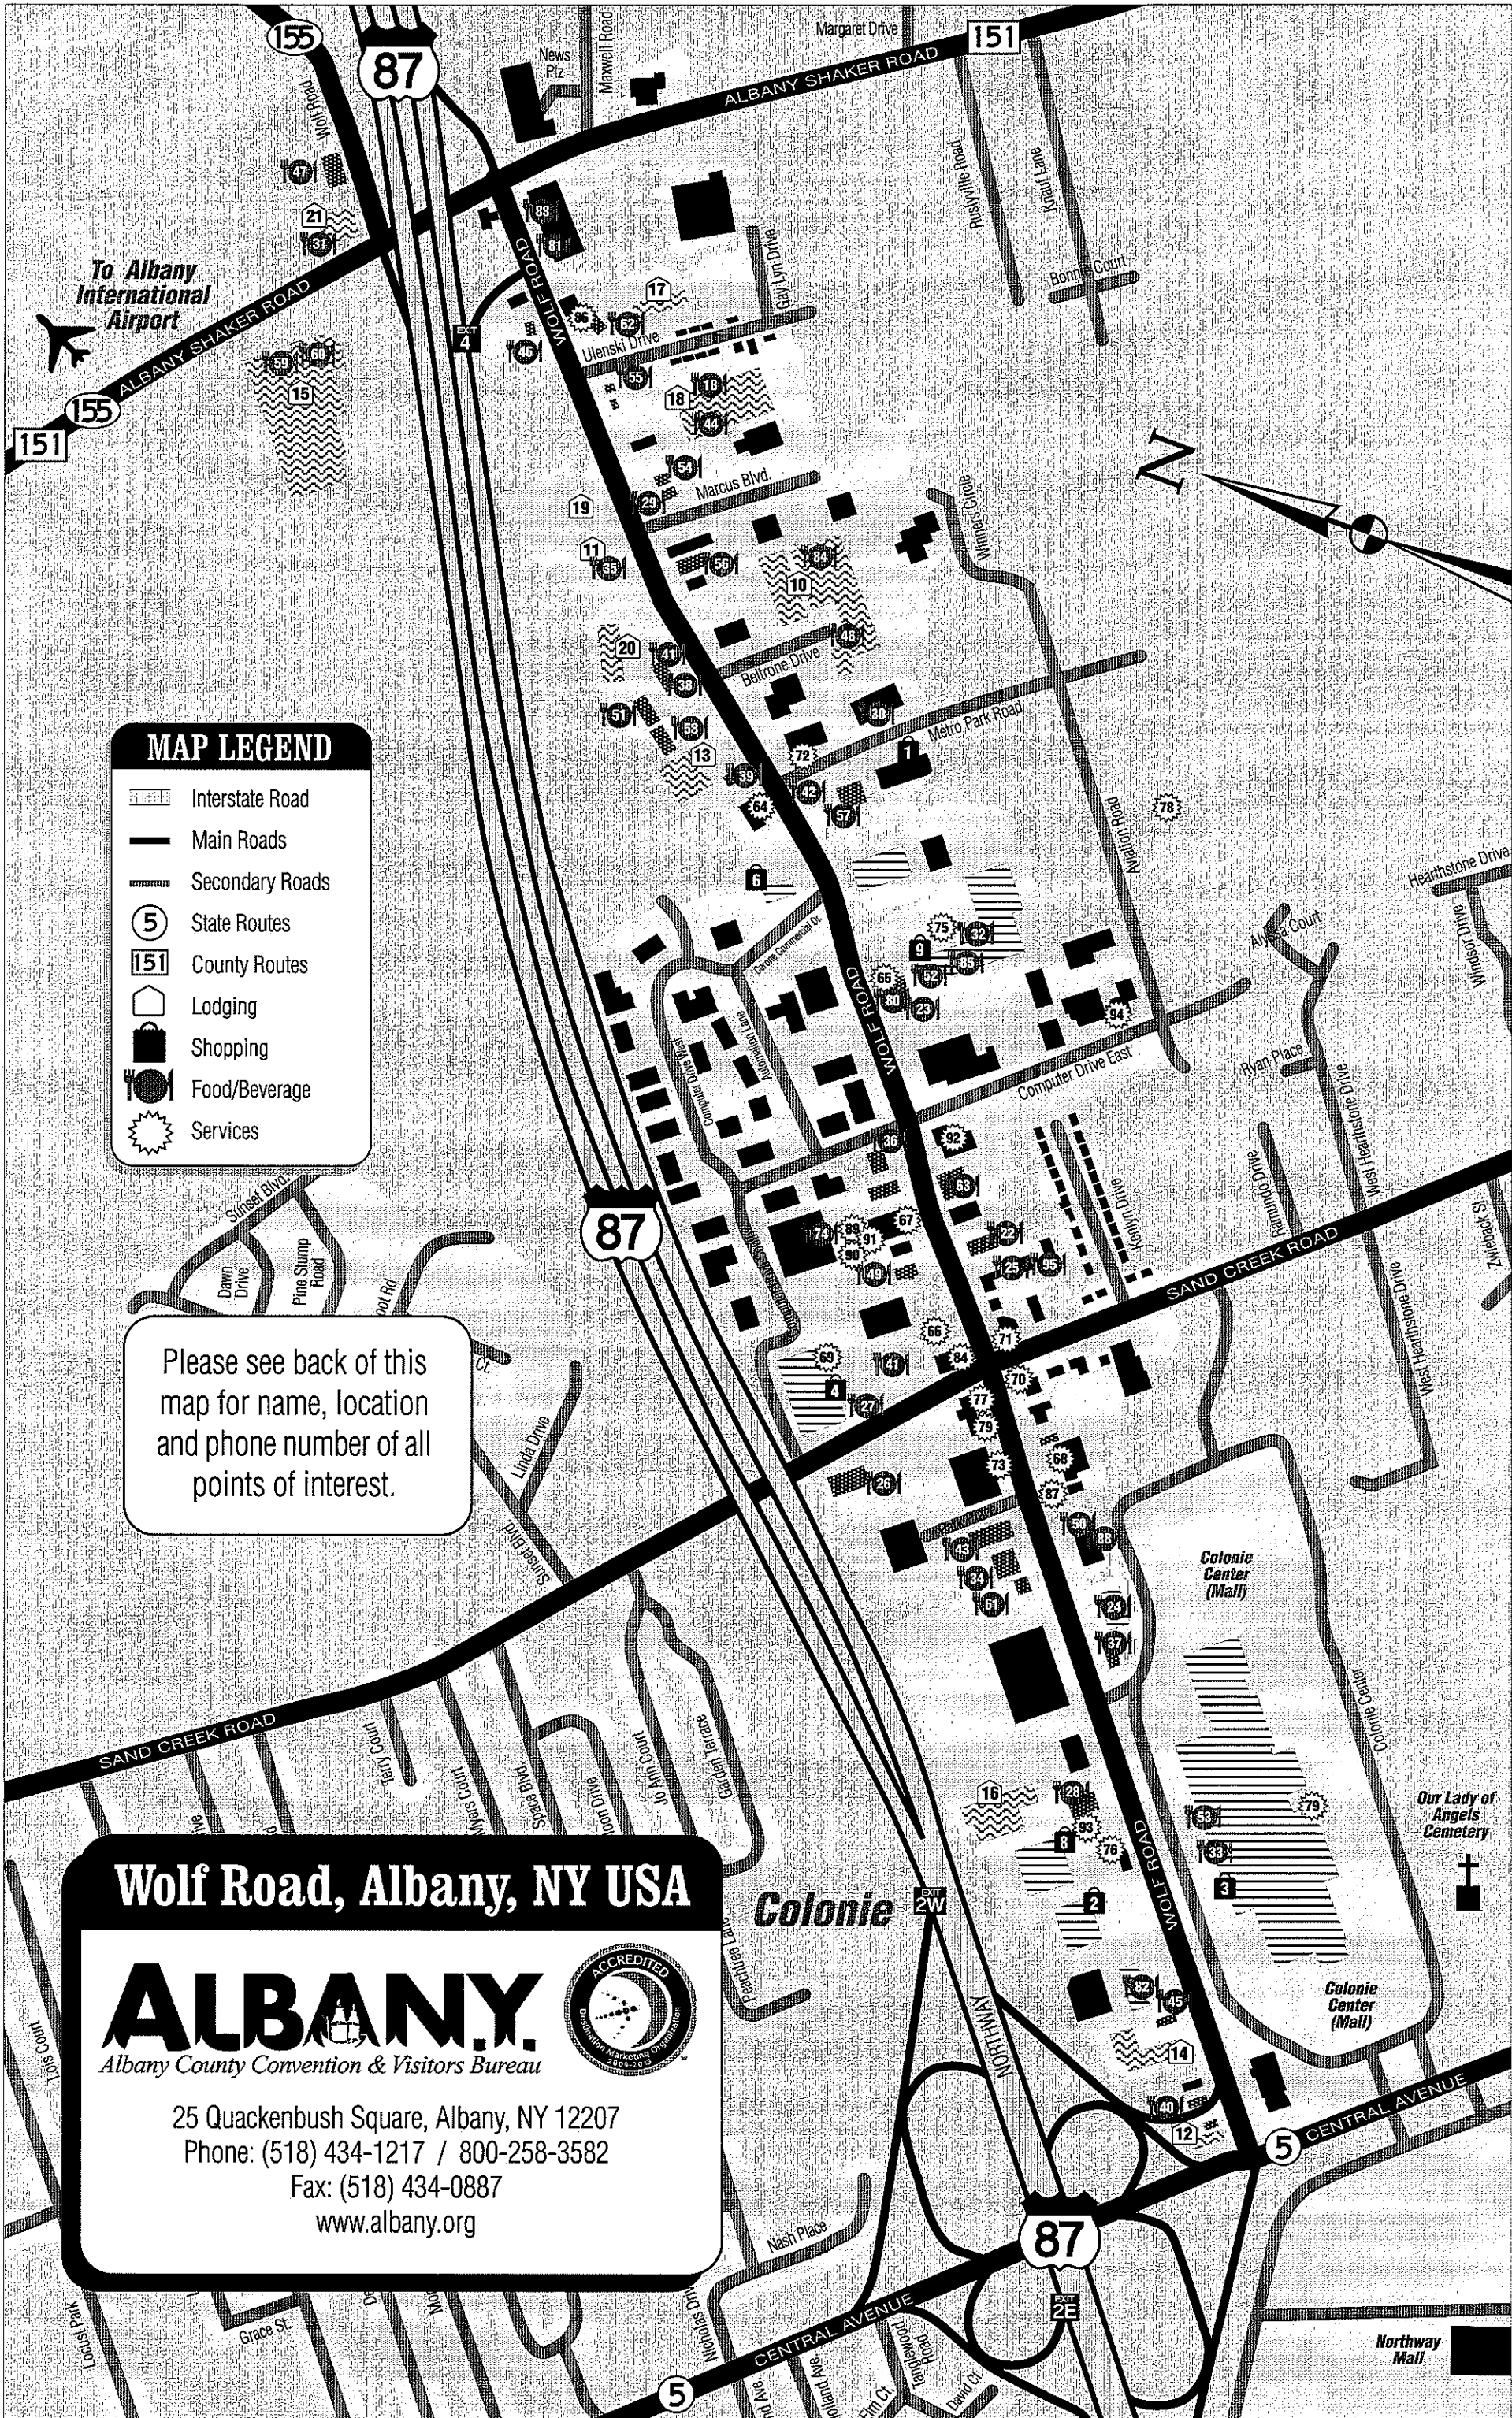

*ACCVB Partners are listed in BOLD.

DIRECTIONS TO COLONIE CENTER

From the **North** take I-87 South to Exit 2E. Colonie Center will be on the left.
 From the **South** take I-87. Stay in the RIGHT LANE and take Exit 2E, Wolf Road. At the end of the exit ramp, proceed straight through the stoplight. Colonie Center will be on the right.
 From the **East** take I-90 to I-87 North and exit at Exit 2E, Wolf Road. At the end of the exit ramp, proceed straight through the stoplight. Colonie Center will be on the right.
 From the **West** take I-87. Stay in RIGHT LANE and take Exit 2E, Wolf Road. At the end of the exit ramp, proceed straight through the stoplight. Colonie Center will be on the right.

DIRECTIONS TO CROSSGATES MALL

From the **North** take I-87 South to Crossgates Mall Road Exit.
 From the **South** take I-87 North to Exit 24, go through tolls, take Crossgates Mall Road Exit.
 From the **East** take I-90 West to Exit 1S (Route 20/Western Ave) to Crossgates Mall Road Exit.
 From the **West** take I-90 East to Exit 24, go through tolls, take Crossgates Mall Road Exit.

DIRECTIONS TO STUYVESANT PLAZA

From the **North** take I-87 South to the end, then left on Western Ave (Route 20).
 From the **South** NYS Thruway North to Exit 24 to I-87 South to the end, then left on Western Ave (Route 20).
 From the **East** I-90 West to Fuller Road Exit. Turn left on Fuller Road and follow to Stuyvesant Plaza on the right.
 From the **West** From I-90 East, take Exit 24 to I-87 South to the end, then left on Western Ave (Route 20).

EAST: To Boston (Take I-87 to I-90E)