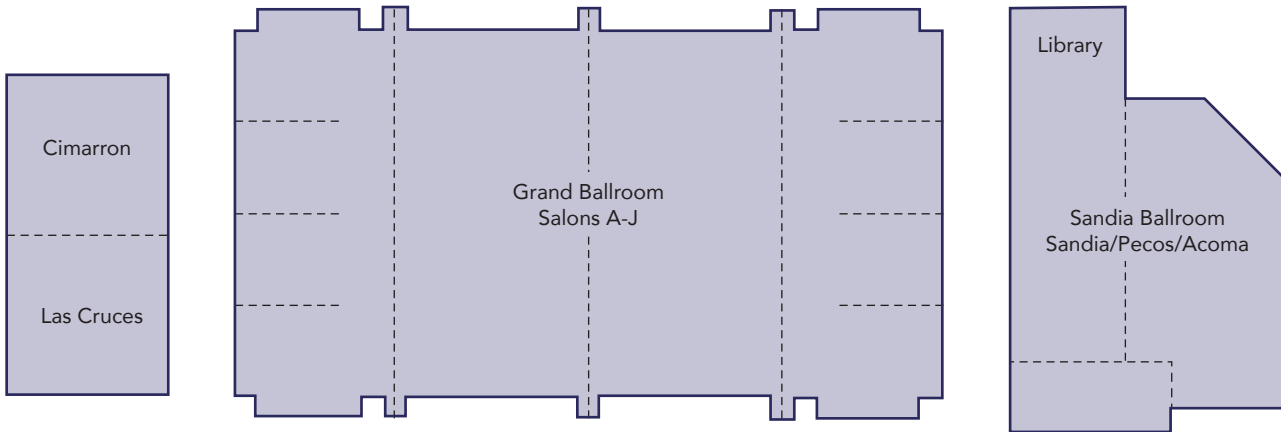

Total Guestrooms	411	Parking Spaces	500
Double/Double	172	Parking Fee	\$0
Committable Sleeping Rooms	200	On-Site Restaurants	1
Wheelchair Accessible Sleeping Rooms	11	Restaurant Seating Capacity	150
Total Meeting Space (sq. ft.)	17,000	Private Dining Capacity	20
Largest Meeting Room (sq. ft.)	8,240	Bar	Yes
Maximum Meeting Capacity	1,000	Swimming Pool	Yes
Maximum Banquet Capacity	700	Spa	No
Data Port Ready	Yes	Workout Facility	Yes
High Speed Internet/Wi-Fi in Guest Rooms	Yes	Laundry/Valet Service	Yes
Internet Fee (Guest Rooms)	\$14.95 \$17.95	Business Center	Yes
High Speed Internet/Wi-Fi in Meeting Rooms	Yes	Gift Shop	Yes
On-Site A/V	No	Room Service Hours	6am - 10pm
Airport Shuttle	No	Pet Friendly	No
Fee for Airport Shuttle	N/A	Miles to Abq. Sunport	10
Courtesy Shuttle Miles from Hotel	N/A	Miles to Abq. Convention Center	6
		Miles to shopping (Uptown)	0

BUILDING FACILITIES AND ROOM CAPACITIES

ROOM	SQ. FT.	DIMENSIONS	CEILING	THEATRE	CLASSROOM	BANQUET	CONFERENCE	RECEPTION
Grand Ballroom	8240	116 x 71	17'	1100	500	740	-	900
Salon A	470	26 x 18	14'	40	24	30	24	40
Salon B	470	26 x 18	14'	40	24	30	24	40
Salon C	470	26 x 18	14'	40	24	30	24	40
Salon D	470	26 x 18	14'	40	24	30	24	40
Salon G	470	26 x 18	14'	40	24	30	24	40
Salon H	470	26 x 18	14'	40	24	30	24	40
Salon I	470	26 x 18	14'	40	24	30	24	40
Salon J	470	26 x 18	14'	40	24	30	24	40
Salon E	2200	31 x 71	17'	240	130	200	-	220
Salon F	2200	31 x 71	17'	240	130	200	-	220
Carlsbad	690	21 x 33	10'	70	40	50	26	60
Cimarron	690	21 x 33	10'	70	40	50	26	60
Las Cruces	690	21 x 33	10'	70	40	50	26	60
Santa Fe	690	21 x 33	10'	70	40	50	26	60
Pecos, Acoma, Sandia	3820	-	-	280	200	280	-	330
Pecos	1370	28 x 49	10'	140	80	100	40	120
Acoma	1080	25 x 42	10'	100	60	80	30	90
Sandia	1370	-	-	140	60	100	35	120
Poolside Pavilion	2178	33 x 66	14'	220	110	180	-	200
Taos	494	-	-	45	24	30	24	50