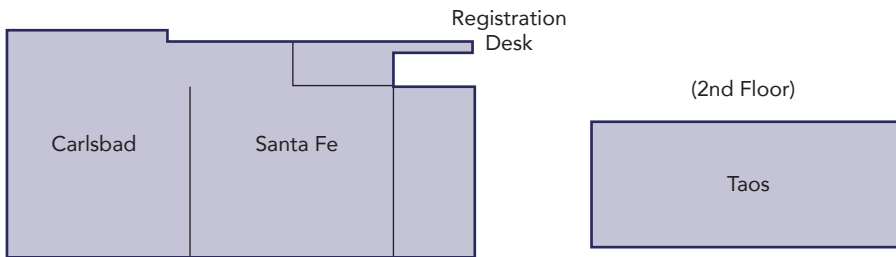

BUILDING FACILITIES AND ROOM CAPACITIES

ROOM	SQ. FT.	DIMENSIONS	CEILING	THEATRE	CLASSROOM	BANQUET	CONFERENCE	RECEPTION
Grand Ballroom	8240	116 x 71	17'	1100	500	740	-	900
Salon A	470	26 x 18	14'	40	24	30	24	40
Salon B	470	26 x 18	14'	40	24	30	24	40
Salon C	470	26 x 18	14'	40	24	30	24	40
Salon D	470	26 x 18	14'	40	24	30	24	40
Salon G	470	26 x 18	14'	40	24	30	24	40
Salon H	470	26 x 18	14'	40	24	30	24	40
Salon I	470	26 x 18	14'	40	24	30	24	40
Salon J	470	26 x 18	14'	40	24	30	24	40
Salon E	2200	31 x 71	17'	240	130	200	-	220
Salon F	2200	31 x 71	17'	240	130	200	-	220
Carlsbad	690	21 x 33	10'	70	40	50	26	60
Cimarron	690	21 x 33	10'	70	40	50	26	60
Las Cruces	690	21 x 33	10'	70	40	50	26	60
Santa Fe	690	21 x 33	10'	70	40	50	26	60
Pecos, Acoma, Sandia	3820	-	-	280	200	280	-	330
Pecos	1370	28 x 49	10'	140	80	100	40	120
Acoma	1080	25 x 42	10'	100	60	80	30	90
Sandia	1370	-	-	140	60	100	35	120
Poolside Pavilion	2178	33 x 66	14'	220	110	180	-	200
Taos	494	-	-	45	24	30	24	50

1.800.733.9918

. VISIT .
ALBUQUERQUE
CHANGE YOUR PERSPECTIVE

meet@visitabq.org
visitabq.org/meetings