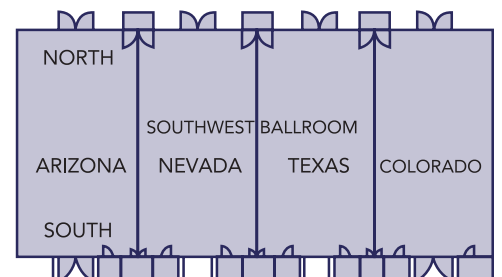

BUILDING FACILITIES AND ROOM CAPACITIES

ROOM	SQ. FT.	DIMENSIONS	CEILING	THEATRE	CLASSROOM	BANQUET	CONFERENCE	RECEPTION
Arizona	1128	24' x 48'	15'	115	50	80	40	150
Arizona North	522	24' x 24'	15'	50	25	30	16	75
Arizona South	522	24' x 24'	15'	50	25	30	20	75
Colorado	1140	24' x 48'	15'	90	45	80	40	150
Nevada	1140	24' x 48'	16'	115	50	80	40	150
New Mexico Ballroom	7790	82' x 95'	16'	900	440	650	N/A	1070
New Mexico North	1974	41' x 47'	16'	230	110	125	N/A	225
New Mexico North & South	3895	47' x 82'	16'	500	240	300	N/A	600
New Mexico South	1974	41' x 47'	16'	230	120	125	N/A	225
North Parlors A, B, E & F	4185	41' x 95'	16'	396	168	210	N/A	500
Parlor A	480	20' x 24'	16'	50	20	30	16	50
Palor B, C, D, E, F, G or H	480	20' x 24'	16'	50	20	30	16	50
Sandia	468	18' x 26'	8'	N/A	N/A	N/A	16	N/A
Santa Clara	312	13' x 23'	8'	N/A	N/A	N/A	12	N/A
South Parlors C, D, G & H	3895	41' x 95'	16'	520	220	275	N/A	500
Southwest Ballroom	4560	48' x 96'	15'	400	200	300	N/A	600
Texas	1140	24' x 48'	15'	115	50	80	40	150
Joe Gomez	312	13' x 23'	8'	N/A	N/A	N/A	12	N/A
Santa Clara	312	13' x 26'	8'	N/A	N/A	N/A	14	N/A
Laguna	312	13' x 23'	8' 15'	N/A	N/A	N/A	12	N/A
Rio Grande Ballroom	3700	39' x 95'	12'	300	100	250	N/A	400
Garden Room	1600	40' x 40'	14'	110	70	90	28	150
Promenade	3750	15' x 250'						
Courtyard	3960	36' x 110						

1.800.733.9918

. V I S I T .
ALBUQUERQUE
CHANGE YOUR PERSPECTIVE

meet@visitabq.org
visitabq.org/meetings