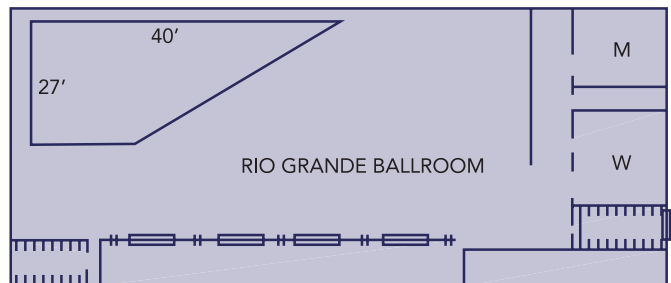

BUILDING FACILITIES AND ROOM CAPACITIES

ROOM	SQ. FT.	DIMENSIONS	CEILING	THEATRE	CLASSROOM	BANQUET	CONFERENCE	RECEPTION
Arizona	1128	24' x 48'	15'	115	50	80	40	150
Arizona North	522	24' x 24'	15'	50	25	30	16	75
Arizona South	522	24' x 24'	15'	50	25	30	20	75
Colorado	1140	24' x 48'	15'	90	45	80	40	150
Nevada	1140	24' x 48'	16'	115	50	80	40	150
New Mexico Ballroom	7790	82' x 95'	16'	900	440	650	N/A	1070
New Mexico North	1974	41' x 47'	16'	230	110	125	N/A	225
New Mexico North & South	3895	47' x 82'	16'	500	240	300	N/A	600
New Mexico South	1974	41' x 47'	16'	230	120	125	N/A	225
North Parlors A, B, E & F	4185	41' x 95'	16'	396	168	210	N/A	500
Parlor A	480	20' x 24'	16'	50	20	30	16	50
Palor B, C, D, E, F, G or H	480	20' x 24'	16'	50	20	30	16	50
Sandia	468	18' x 26'	8'	N/A	N/A	N/A	16	N/A
Santa Clara	312	13' x 23'	8'	N/A	N/A	N/A	12	N/A
South Parlors C, D, G & H	3895	41' x 95'	16'	520	220	275	N/A	500
Southwest Ballroom	4560	48' x 96'	15'	400	200	300	N/A	600
Texas	1140	24' x 48'	15'	115	50	80	40	150
Joe Gomez	312	13' x 23'	8'	N/A	N/A	N/A	12	N/A
Santa Clara	312	13' x 26'	8'	N/A	N/A	N/A	14	N/A
Laguna	312	13' x 23'	8' 15'	N/A	N/A	N/A	12	N/A
Rio Grande Ballroom	3700	39' x 95'	12'	300	100	250	N/A	400
Garden Room	1600	40' x 40'	14'	110	70	90	28	150
Promenade	3750	15' x 250'						
Courtyard	3960	36' x 110						

1.800.733.9918

. V I S I T .
ALBUQUERQUE
CHANGE YOUR PERSPECTIVE

meet@visitabq.org
visitabq.org/meetings