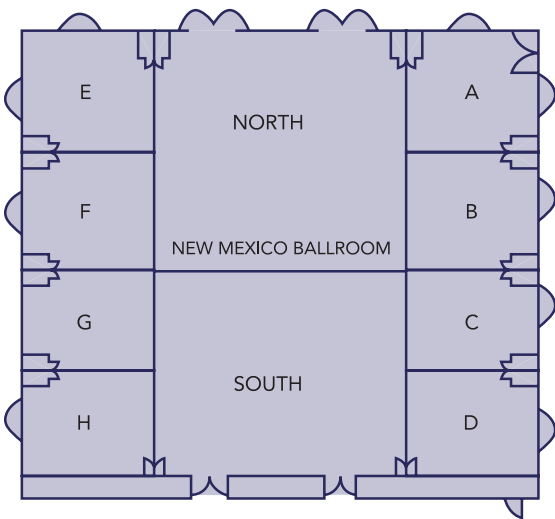

BUILDING FACILITIES AND ROOM CAPACITIES

ROOM	SQ. FT.	DIMENSIONS	CEILING	THEATRE	CLASSROOM	BANQUET	CONFERENCE	RECEPTION
Arizona	1128	24' x 48'	15'	115	50	80	40	150
Arizona North	522	24' x 24'	15'	50	25	30	16	75
Arizona South	522	24' x 24'	15'	50	25	30	20	75
Colorado	1140	24' x 48'	15'	90	45	80	40	150
Nevada	1140	24' x 48'	16'	115	50	80	40	150
New Mexico Ballroom	7790	82' x 95'	16'	900	440	650	N/A	1070
New Mexico North	1974	41' x 47'	16'	230	110	125	N/A	225
New Mexico North & South	3895	47' x 82'	16'	500	240	300	N/A	600
New Mexico South	1974	41' x 47'	16'	230	120	125	N/A	225
North Parlors A, B, E & F	4185	41' x 95'	16'	396	168	210	N/A	500
Parlor A	480	20' x 24'	16'	50	20	30	16	50
Palor B, C, D, E, F, G or H	480	20' x 24'	16'	50	20	30	16	50
Sandia	468	18' x 26'	8'	N/A	N/A	N/A	16	N/A
Santa Clara	312	13' x 23'	8'	N/A	N/A	N/A	12	N/A
South Parlors C, D, G & H	3895	41' x 95'	16'	520	220	275	N/A	500
Southwest Ballroom	4560	48' x 96'	15'	400	200	300	N/A	600
Texas	1140	24' x 48'	15'	115	50	80	40	150
Joe Gomez	312	13' x 23'	8'	N/A	N/A	N/A	12	N/A
Santa Clara	312	13' x 26'	8'	N/A	N/A	N/A	14	N/A
Laguna	312	13' x 23'	8' 15'	N/A	N/A	N/A	12	N/A
Rio Grande Ballroom	3700	39' x 95'	12'	300	100	250	N/A	400
Garden Room	1600	40' x 40'	14'	110	70	90	28	150
Promenade	3750	15' x 250'						
Courtyard	3960	36' x 110						

1.800.733.9918

. V I S I T .
ALBUQUERQUE
CHANGE YOUR PERSPECTIVE

meet@visitabq.org
visitabq.org/meetings