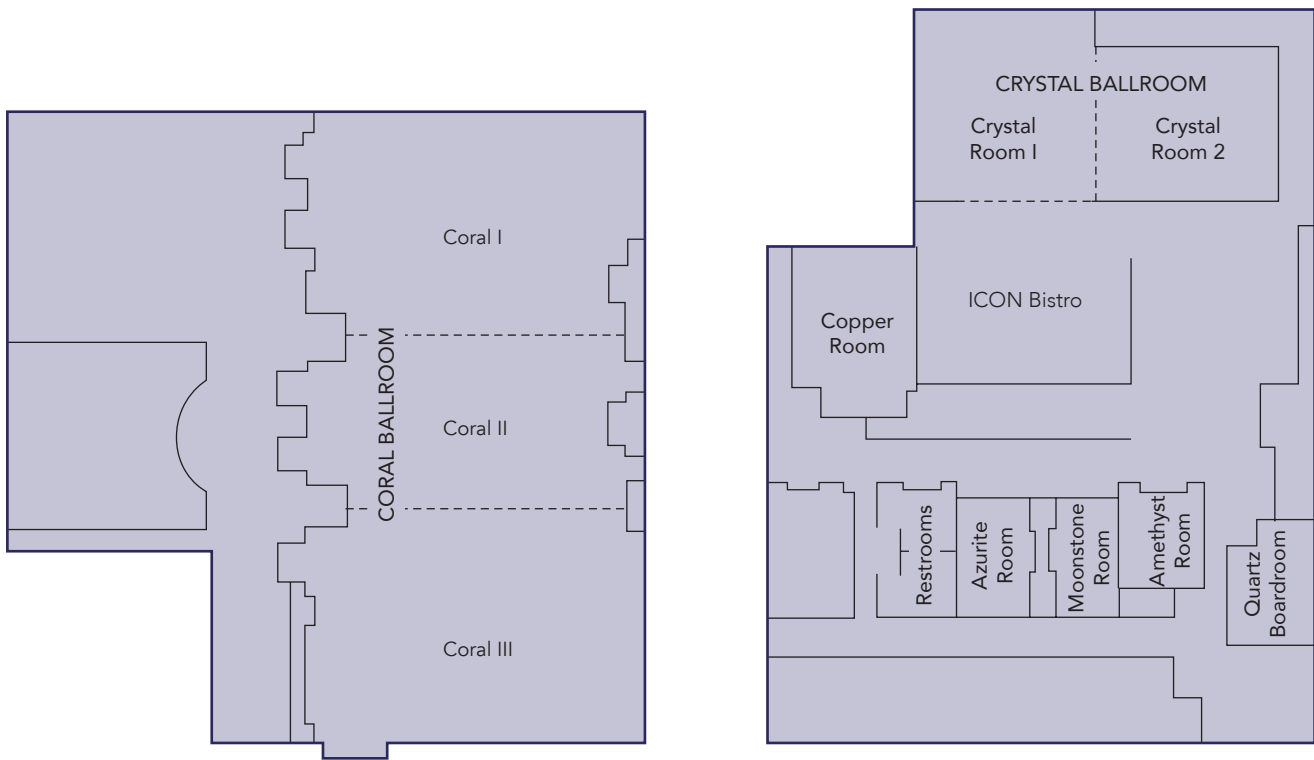

Total Guestrooms	295	Parking Spaces	120
Double/Double	158	Parking Fee	\$17
Committable Sleeping Rooms	225	On-Site Restaurants	2
Suites	8	Restaurant Seating Capacity	150
Wheelchair Accessible Sleeping Rooms	5	Private Dining Capacity	30
Total Meeting Space (sq. ft.)	8,200	Bar	Yes
Largest Meeting Room (sq. ft.)	3,950	Swimming Pool	Yes
Maximum Meeting Capacity	400	Spa	No
Maximum Banquet Capacity	280	Workout Facility	Yes
Data Port Ready	Yes	Laundry/Valet Service	Yes
High Speed Internet/Wi-Fi in Guest Rooms	Yes	Business Center	Yes
Internet Fee (Guest Rooms)	\$4.95	Gift Shop	Yes
High Speed Internet/Wi-Fi in Meeting Rooms	Yes	Room Service	6am-11pm
On-Site A/V	Yes	Pet Friendly	Yes
Airport Shuttle	Yes	Miles to Abq. Sunport	4
Fee for Airport Shuttle	\$0	Miles to Abq. Convention Center	Connected
Courtesy Shuttle Miles from Hotel	N/A	Miles to shopping (Nob Hill)	3

# BUILDING FACILITIES AND ROOM CAPACITIES

ROOM	SQ. FT.	DIMENSIONS	CEILING	THEATRE	CLASSROOM	BANQUET	CONFERENCE	RECEPTION
Coral Ballroom	3,948	40.9' x 97.5'	13.67'	325	145	280	N/A	400
Coral I	1,270	39.7' x 32.0'	13.67'	110	50	100	40	120
Coral II	1,108	40.9' x 27.1'	13.67'	90	40	80	40	110
Coral III	1,570	40.9' x 38.4'	13.67'	125	55	105	40	140
Crystal Ballroom	2,324	39' x 64'	10' 4"	176	80	190	N/A	250
Crystal Ballroom I	1,115	33.8' x 33'	10' 4"	85	42	84	40	110
Crystal Ballroom II	1,209	39' x 31'	10' 4"	105	54	106	40	120
Amethyst Room	247	13.8' x 17.9'	10'	10	10	12	10	N/A
Azurite Room	316	12.9' x 24.5'	10'	14	12	20	15	15
Copper Room	586	21.1' x 27.8'	9.25'	40	24	50	24	N/A
Moonstone Room	301	12.3' x 24'	10'	15	12	20	15	N/A
Quartz Boardroom	466	16.9' x 29'	9.25'	N/A	N/A	N/A	15	N/A