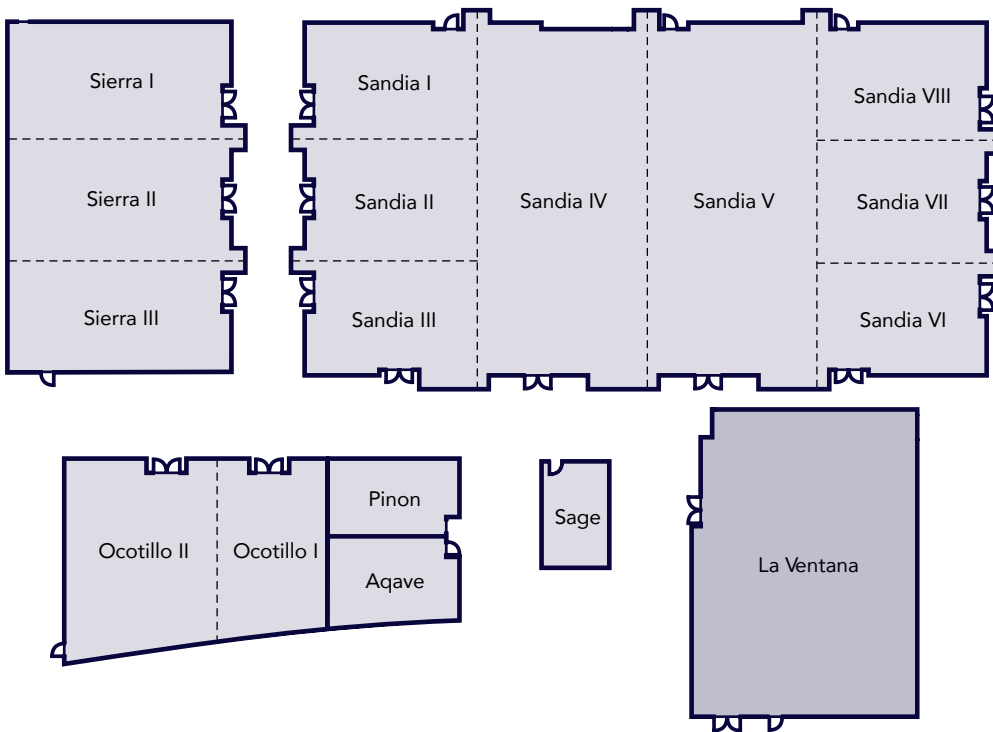

Guests of the Albuquerque Embassy Suites hotel stay in spacious two room hotel suites, offering a range of in suite comforts, such as two 32-inch HDTV's, a refrigerator, microwave oven, coffee maker, iron, ironing board, hairdryer, two telephones with data ports and a well lit dining/work table. Guests also have the choice of a hotel suite with one king bed or two double beds, fitted with Embassy Essentials® Bedding Collection.

# BUILDING FACILITIES AND ROOM CAPACITIES

ROOM	SQ. FT.	DIMENSIONS	CEILING	THEATRE	CLASSROOM	BANQUET	CONFERENCE	RECEPTION
Sandia Ballroom	12008	152' x 79'	18'	1100	750	800	-	800
Sandia I, II, III	3002	79' x 38'	18'	350	180	200	-	200
Sandia I	988	26' x 38'	18'	100	60	60	-	60
Sandia II	988	26' x 38'	18'	100	60	60	-	60
Sandia III	988	26' x 38'	18'	100	60	60	-	60
Sandia IV	3002	79' x 38'	18'	350	180	200	-	200
Sandia V	3002	79' x 38'	18'	350	180	200	-	200
Sandia VI, VII, VIII	3002	79' x 38'	18'	350	180	200	-	200
Sandia VI	988	26' x 38'	18'	100	60	60	-	60
Sandia VII	988	26' x 38'	18'	100	60	60	-	60
Sandia VIII	988	26' x 38'	18'	100	60	60	-	60
Sierra Jr. Ballroom	3874	79' x 49'	14'	400	250	250	-	250
Sierra I	1274	26' x 49'	14'	120	80	80	-	80
Sierra II	1274	26' x 49'	14'	120	80	80	-	80
Sierra III	1274	26' x 49'	14'	120	80	80	-	80
Ocotillo II	1320	44' x 30'	12'	130	85	85	-	85
Ocotillo I	1092	39' x 28'	12'	110	65	70	-	70
Piñon	459	27' x 17'	12'	30	20	30	-	30
Aqave	513	27' x 19'	12'	40	25	30	-	30
Sage				- Fixed Seating for 12 -				
La Ventana	3312	48' x 69'	12'	380	200	200	-	200