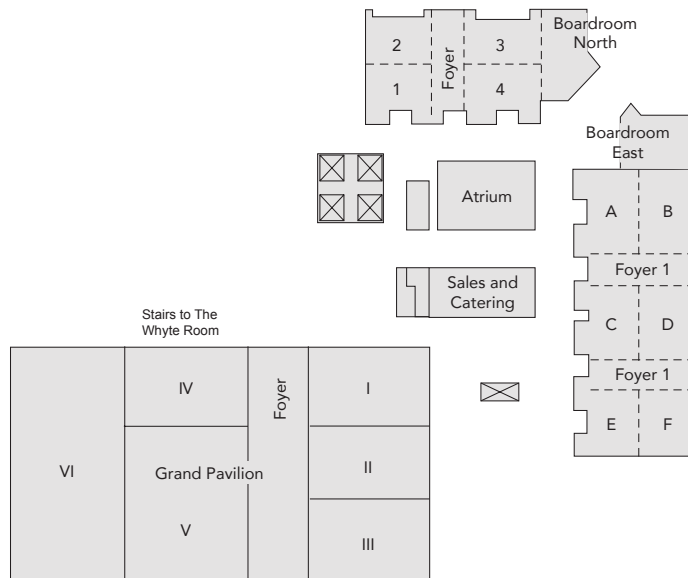

BUILDING FACILITIES AND ROOM CAPACITIES

ROOM	SQ. FT.	DIMENSIONS	CEILING	THEATRE	CLASSROOM	BANQUET	CONFERENCE	RECEPTION
Grand Pavilion	11300	146' x 78'	—	1,275	850	1,000	—	1,200
Pavilion I	1092	26' x 42'		125	60	70	30	120
Pavilion II	1092	26' x 42'		125	60	70	30	120
Pavilion III	1092	26' x 42'		125	60	70	30	120
Corridor	1560	78' x 20'		—	—	—	—	—
Pavilion IV	1092	26' x 42'		125	60	70	30	120
Pavilion V	2184	52' x 42'		250	120	150	60	240
Pavilion VI	3276	78' x 42'		375	190	210	—	350
Pavilion I-III	3276	78' x 42'		375	190	210	—	500
Pavilion IV-VI	6552	78' x 84'		740	380	500	—	700
Enchantment Ballroom	4134	106' x 39'		400	200	300	—	400
Enchantment A	551	19' x 29'		60	27	40	20	60
Enchantment B	551	19' x 29'		60	27	40	20	60
Corridor	456	38' x 12'		—	—	—	—	—
Enchantment C	456	19' x 24'		50	24	30	20	50
Enchantment D	456	19' x 24'		50	24	30	20	50
Corridor	456	38' x 12'		—	—	—	—	—
Enchantment E	551	19' x 29'		60	27	40	20	60
Enchantment F	551	19' x 29'		60	27	40	20	60
Fiesta Room	2160	36' x 60'		180	100	150	—	225
Fiesta 1	450	18' x 25'		40	24	24	20	35
Fiesta 2	450	18' x 25'		40	24	24	20	35
Corridor	432	38' x 12'		—	—	—	—	—
Fiesta 3	450	18' x 25'		40	24	24	20	35
Fiesta 4	450	18' x 25'		40	24	24	20	35
Boardroom East	480	32' x 15'		40	—	30	20	30
Boardroom North	435	29' x 15'		—	—	12	12	—
Sierra Vista	1092	42' x 26'		40	20	40	20	75
The Whyte Room	2952	72' x 41'		200	—	150	—	250

1.800.733.9918

. V I S I T .
ALBUQUERQUE

CHANGE YOUR PERSPECTIVE

meet@visitabq.org
www.visitabq.org/meetings