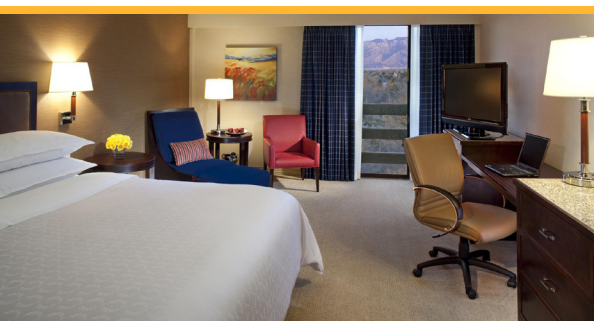

SHERATON ALBUQUERQUE UPTOWN HOTEL

2600 Louisiana Blvd. NE
Albuquerque, NM 87110

phone 505.881.0000
toll free 800.252.7772
fax 505.881.6933
email swilson@sheratonuptown.com
website www.sheraton.com/albuquerqueuptown

Sheraton Albuquerque Uptown Hotel

Located in Albuquerque's restaurant and shopping district, the Albuquerque Sheraton Uptown Hotel is the gateway to all the sights, sounds and experiences that New Mexico has to offer. We're just steps to the best the city has to offer, including the premier open-air lifestyle center, ABQ Uptown. We are also located next to Coronado and Winrock Mall which features many of your favorite restaurants, world-class shopping and more. Upon completion, the redeveloped Winrock Town Center promises to be the jewel of Uptown's bustling shopping district and a destination for the whole region.

We are minutes away from Nob Hill, Downtown, and Old Town. The hotel is also located less than eight miles away from the International Sunport.

Our warm and friendly staff will welcome you and help you make the most of your stay. Each of our 295 guest rooms and suites has everything necessary for a great night's sleep and a productive workday, including our famous Sheraton Sweet Sleeper(SM) Bed, a 37" LCD flat screen television, high speed internet access, ample workspace, in-room movies, and of course, fresh Starbucks coffee and Tazo teas for the day ahead.

Join us Friday evenings in the lounge for live music or attend an interactive dinner theatre or salsa dancing offered throughout the year. Connect with friends and family over a delicious meal at the ABQ Grill or the New Sol Cafe. After a busy day, enjoy a cocktail and relax in the new ultra lounge. You can also stay connected with The Link@Sheraton experienced with Microsoft.

Our flexible 17,000 square feet of state-of-the-art, newly renovated meeting space includes automatic built-in screens, wireless internet access, and a dedicated registration counter.

We look forward to sharing the Land of Enchantment with you. Our future is all the brighter now that we are part of the Marriott family!

Total Guestrooms:	295	Parking Spaces:	455
Queen/Queen:	166	Parking Fee:	$0
Committable Sleeping Rooms:	200	On-Site Restaurants:	2
Suites:	16	Restaurant Seating Capacity:	75
Wheelchair Accessible Sleeping Rooms:	10	Private Dining Capacity:	20
Total Meeting Space (sq. ft.):	17,000	Bar:	Yes
Largest Meeting Room (sq. ft.):	7,296	Swimming Pool:	Yes
Maximum Meeting Capacity:	900	Spa:	No
Maximum Banquet Capacity:	550	Workout Facility:	Yes
Data Port Ready:	Yes	Laundry/Valet Service:	Yes
High Speed Internet/Wi-Fi Guest Rooms:	Yes	Business Center:	Yes
Internet Fee (Guest Rooms):	$9.99	Gift Shop:	Yes
High Speed Internet/Wi-Fi Meeting Rooms:	Yes	Room Service Hours:	6am - 11pm
On-Site A/V:	Yes	Pet Friendly:	Yes
Airport Shuttle:	No	Miles to Abq. Sunport:	8
Fee for Airport Shuttle:	N/A	Miles to Abq. Convention Center:	6.5
Courtesy Shuttle Miles from Hotel:	3	Miles to shopping (Uptown, Coronado, Winrock Town Center):	0.0