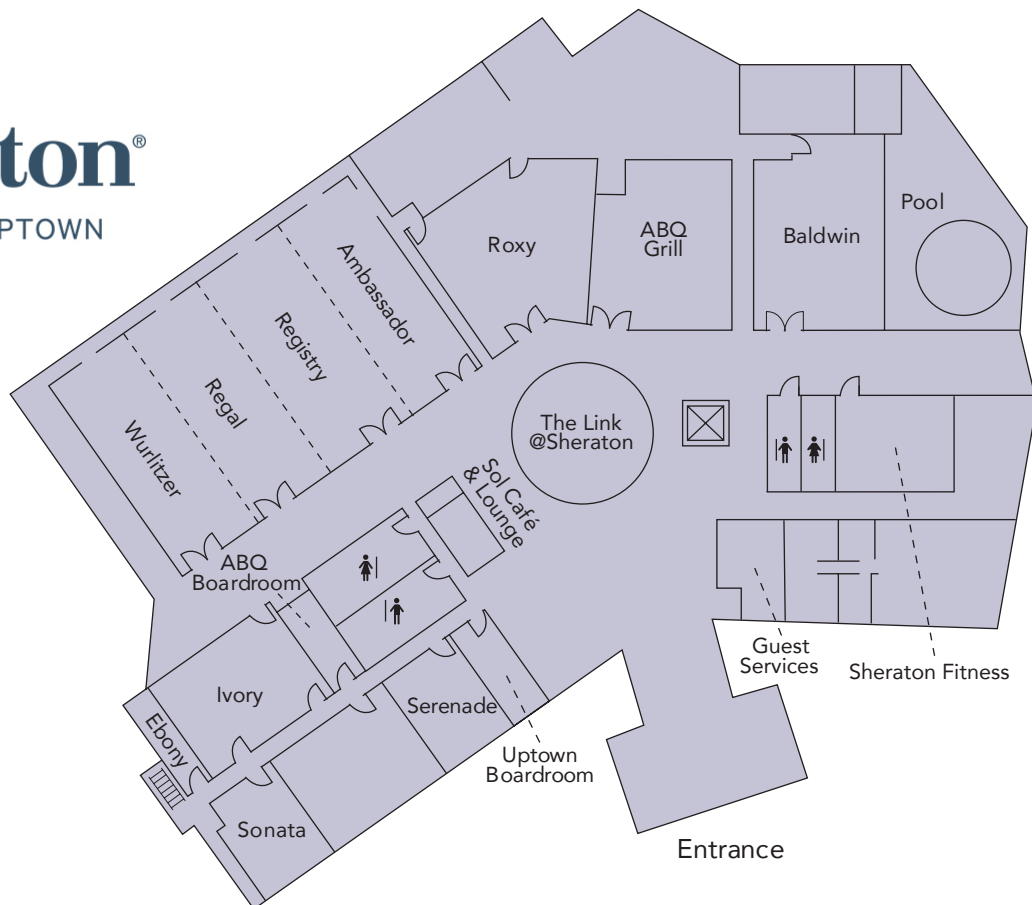

BUILDING FACILITIES AND ROOM CAPACITIES

ROOM	SQ. FT.	DIMENSIONS	CEILING	THEATRE	CLASSROOM	BANQUET	CONFERENCE	RECEPTION
Grand Ballroom	7296	114' x 64'	15'	900	416	550	-	1000
Wurlitzer	1792	28' x 64'	15'	200	108	130	55	200
Regal	1792	28' x 64'	15'	200	108	130	55	200
Registry	1792	28' x 64'	15'	200	108	130	55	200
Ambassador	1920	30' x 64'	15'	200	108	130	55	200
Roxy	2491	47' x 53'	10'	200	120	150	56	200
Baldwin	1888	32' x 59'	15'	180	100	130	56	200
Ivory	1176	42' x 28'	8'	60	45	60	32	60
Serenade	784	28' x 28'	8'	50	43	40	28	50
Sonata	784	28' x 28'	8'	50	44	40	28	50
Ebony	392	14' x 28'	8'	25	16	20	24	25
Uptown Boardroom	324	12' x 27'	8'	-	-	-	16	-
ABQ Boardroom	240	12' x 20'	8'	-	-	-	12	-

Sheraton®

ALBUQUERQUE UPTOWN

.VISIT.

1.800.733.9918

ALBUQUERQUE

meet@visitabq.org

www.visitabq.org/meetings

CHANGE YOUR PERSPECTIVE