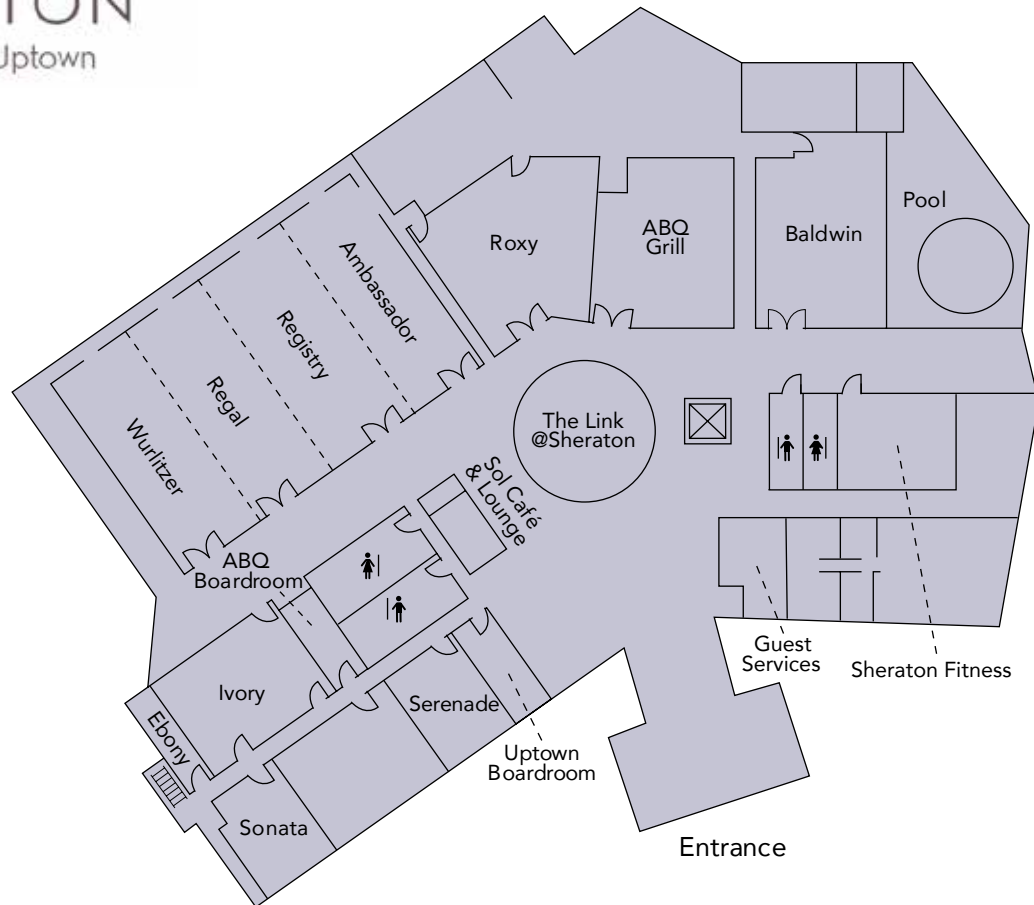

BUILDING FACILITIES AND ROOM CAPACITIES

ROOM	SQ. FT.	DIMENSIONS	CEILING	THEATRE	CLASSROOM	BANQUET	CONFERENCE	RECEPTION
Grand Ballroom	7296	114' x 64'	15'	900	416	550	-	1000
Wurlitzer	1792	28' x 64'	15'	200	108	130	55	200
Regal	1792	28' x 64'	15'	200	108	130	55	200
Registry	1792	28' x 64'	15'	200	108	130	55	200
Ambassador	1920	30' x 64'	15'	200	108	130	55	200
Roxy	2491	47' x 53'	10'	200	120	150	56	200
Baldwin	1888	32' x 59'	15'	180	100	130	56	200
Ivory	1176	42' x 28'	8'	60	45	60	32	60
Serenade	784	28' x 28'	8'	50	43	40	28	50
Sonata	784	28' x 28'	8'	50	44	40	28	50
Ebony	392	14' x 28'	8'	25	16	20	24	25
Uptown Boardroom	324	12' x 27'	8'	-	-	-	16	-
ABQ Boardroom	240	12' x 20'	8'	-	-	-	12	-

SHERATON
Albuquerque Uptown

. VISIT .

1.800.733.9918

ALBUQUERQUE

CHANGE YOUR PERSPECTIVE

meet@visitabq.org
www.visitabq.org/meetings