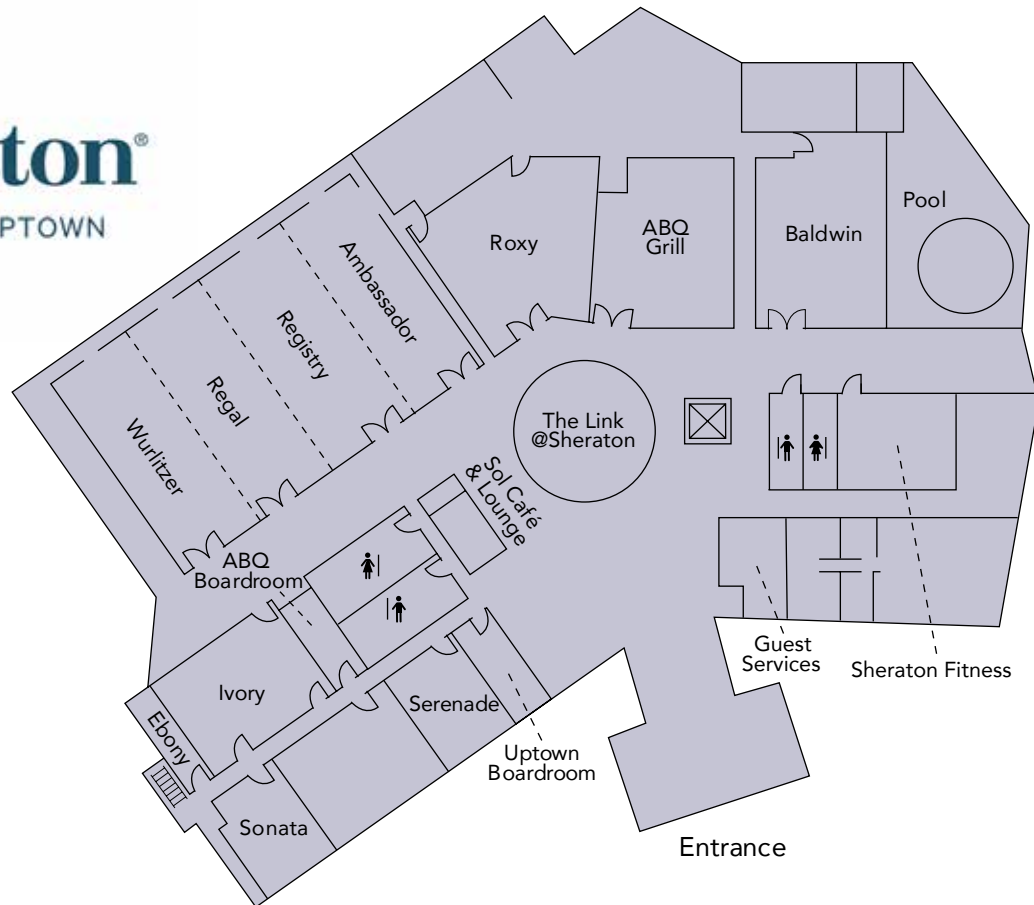

BUILDING FACILITIES AND ROOM CAPACITIES

ROOM	SQ. FT.	DIMENSIONS	CEILING	THEATRE	CLASSROOM	BANQUET	CONFERENCE	RECEPTION
Grand Ballroom	7296	114' x 64'	15'	900	416	550	-	1000
Wurlitzer	1792	28' x 64'	15'	200	108	130	55	200
Regal	1792	28' x 64'	15'	200	108	130	55	200
Registry	1792	28' x 64'	15'	200	108	130	55	200
Ambassador	1920	30' x 64'	15'	200	108	130	55	200
Roxy	2491	47' x 53'	10'	200	120	150	56	200
Baldwin	1888	32' x 59'	15'	180	100	130	56	200
Ivory	1176	42' x 28'	8'	60	45	60	32	60
Serenade	784	28' x 28'	8'	50	43	40	28	50
Sonata	784	28' x 28'	8'	50	44	40	28	50
Ebony	392	14' x 28'	8'	25	16	20	24	25
Uptown Boardroom	324	12' x 27'	8'	-	-	-	16	-
ABQ Boardroom	240	12' x 20'	8'	-	-	-	12	-

Sheraton®

ALBUQUERQUE UPTOWN

. V I S I T .

1.800.733.9918

ALBUQUERQUE

CHANGE YOUR PERSPECTIVE

meet@visitabq.org

www.visitabq.org/meetings