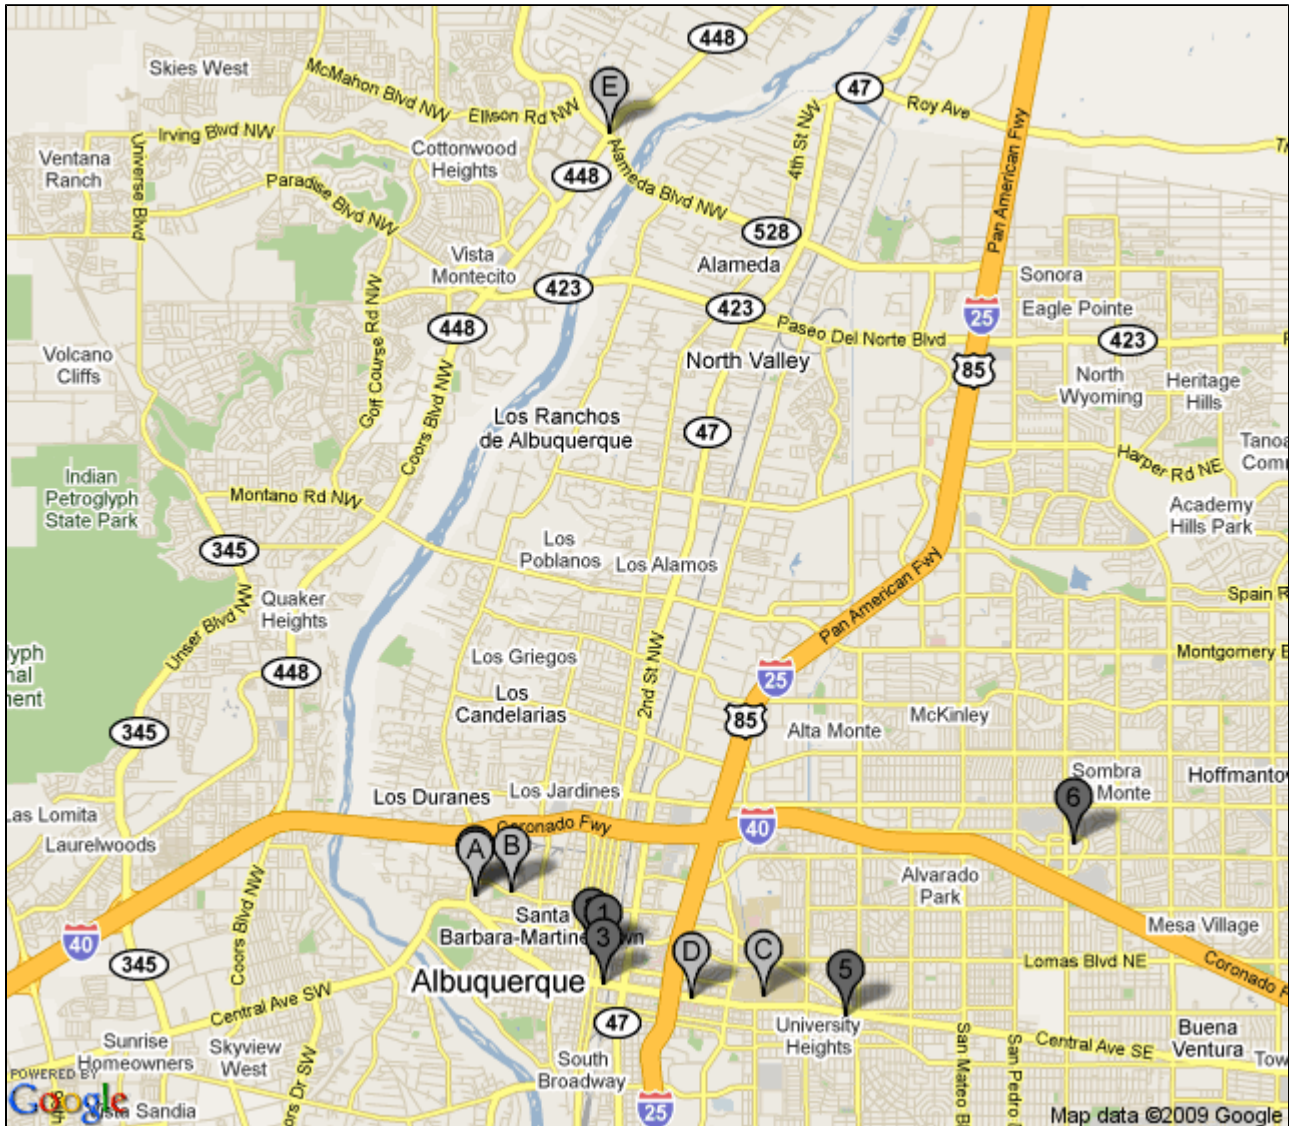

# ALBUQUERQUE

CONVENTION & VISITORS BUREAU

Contemporary and Fine Arts Tour

Numbered points of interest on this map do not apply to the itinerary and are for location reference only.

Locations marked with an asterisk (\*) are not visible on the map.

## Other

**A** **Historic Old Town**  
303 Romero NW  
Albuquerque, NM 87104

**B** **Albuquerque Museum of Art & History**  
2000 Mountain Road NW  
Albuquerque, NM 84104

**C** **UNM Art Museum within the Center for the Arts building**  
1 University of New Mexico  
Albuquerque, NM 87106

**Central Avenue Galleries**  
Central Avenue between Old  
Town and Nob Hill  
Albuquerque, NM 87106

**Corrales Shops and Galleries**  
Corrales Road north from NM  
528, Alameda Road  
Corrales, NM 87048

---

**Numbered points of interest on this map do not apply to the itinerary and are for location reference only.**