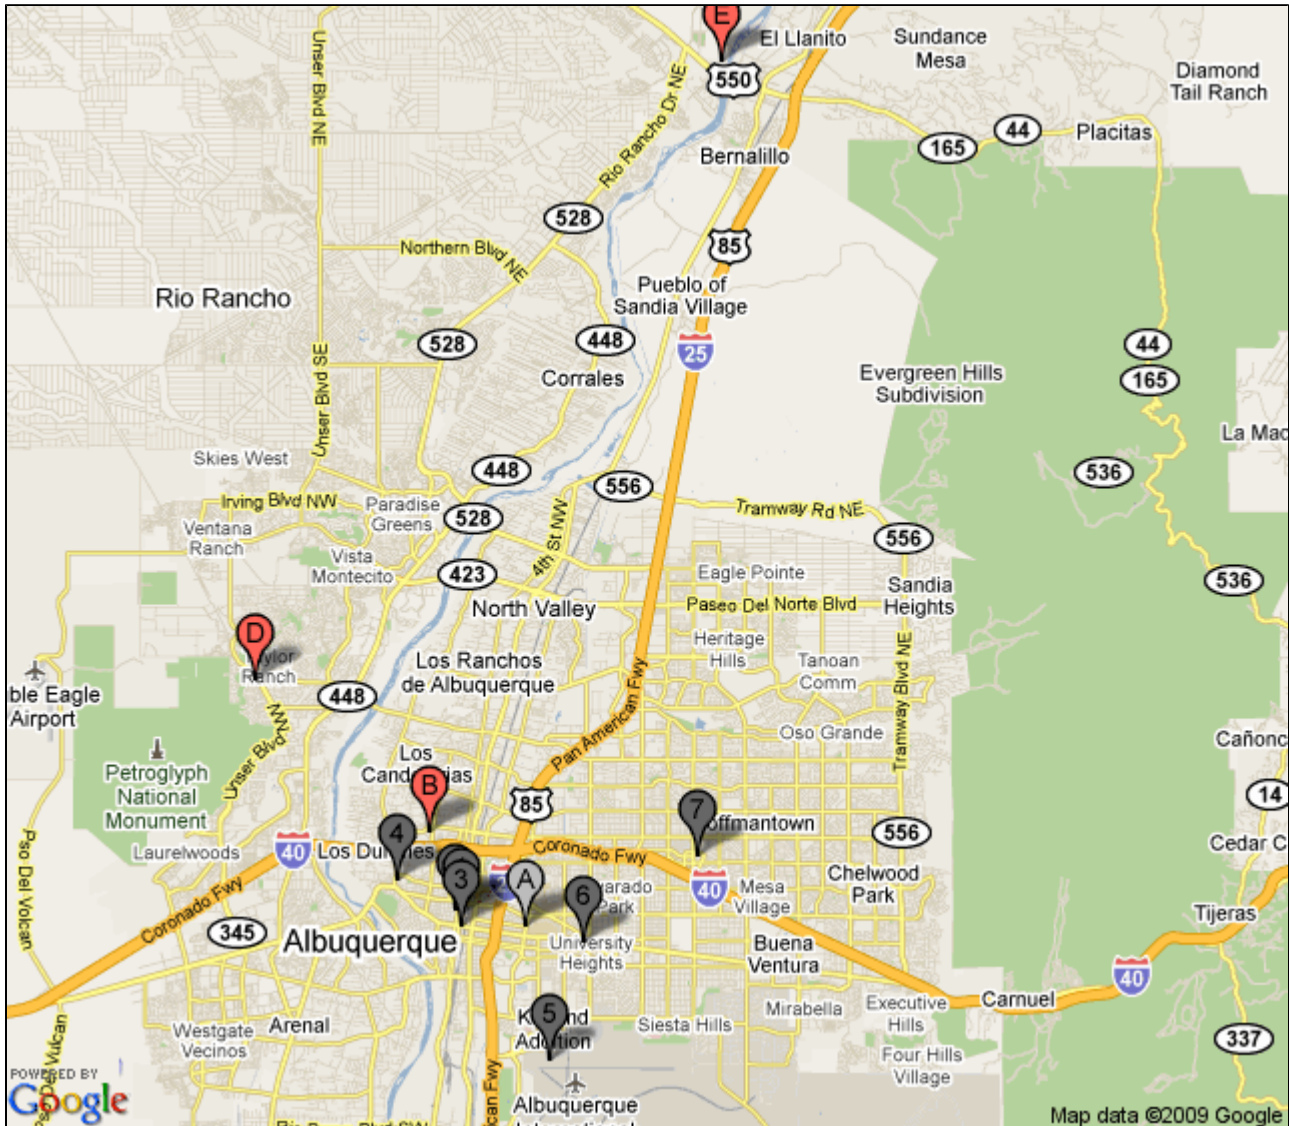

ALBUQUERQUE

CONVENTION & VISITORS BUREAU

Native Americans Yesterday and Today Tour

Numbered points of interest on this map do not apply to the itinerary and are for location reference only.

Acoma "Sky City" Pueblo is outside of Albuquerque city limits and is not shown on this map

C * Sky City Cultural Center & Haak'u Museum (Museums)
 14 mi. South of I-40 @ Exit 102
 Below Sky City (Old Village)
 Acoma, NM 87034
 (505) 552-7861

D Petroglyph National Monument (Historic and Scenic Areas)
 6001 Unser Blvd. N.W.
 Albuquerque, NM 87120-2069
 (505) 899-0205
 Days Open: 362 Closed Xmas,
 New Years, Thanksgiving
 Operation Hours: 8-4:30

**Coronado State Monument
(Museums)**

485 Kuaua Rd (I-25 exit 242)
1 mi West of Bernalillo
Bernalillo, NM 87004
(505) 867-5351
Days Open: Wed-Mon
Operation Hours: 8:30-5

Other

**Maxwell Museum of
Anthropology**

Acoma "Sky City" Pueblo is outside of Albuquerque city limits and is not shown on this map