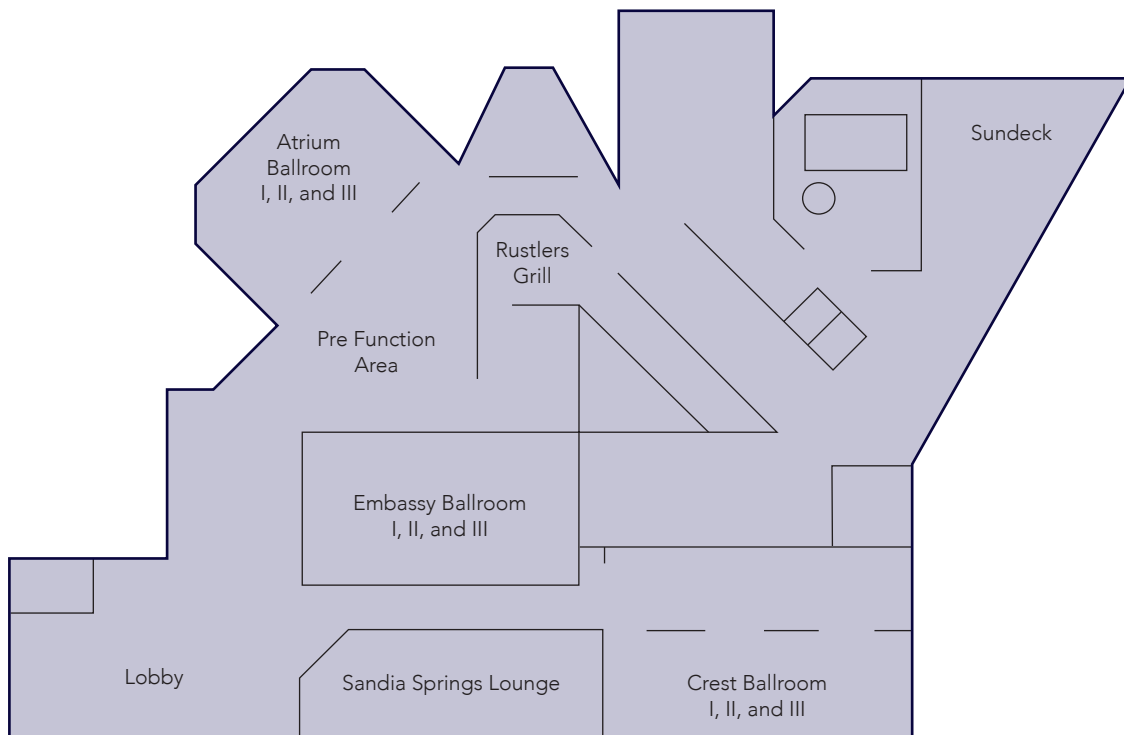

BUILDING FACILITIES AND ROOM CAPACITIES

ROOM	SQ. FT.	DIMENSIONS	CEILING	THEATRE	CLASSROOM	BANQUET	CONFERENCE	RECEPTION	
Embassy Ballroom	3600	60 x 60	10'	300	200	250	144	250	
Embassy I	1200	20 x 60	10'	100	60	72	48	75	
Embassy II	1200	20 x 60	10'	100	60	72	48	75	
Embassy III	1200	20 x 60	10'	100	60	72	48	75	
Atrium Ballroom	1829	59 x 31	9'	95	75	80	42	90	
Atrium I	620	20 x 31	9'	30	21	24	18	30	
Atrium II	589	19 x 31	9'	35	24	32	24	30	
Atrium III	620	20 x 31	9'	30	21	24	18	30	
Crest Ballroom	1980	33 x 60	20	8'	150	80	120	48	120
Crest I	660	x 33	8'	50	27	32	24	50	
Crest II	660	20 x 33	8'	50	27	32	24	50	
Crest III	660	20 x 33	8'	50	27	32	24	50	

RAMADA® PLAZA BY WYNDHAM

1.800.733.9918

.VISIT.
ALBUQUERQUE
CHANGE YOUR PERSPECTIVE

meet@visitabq.org
www.visitabq.org/meetings