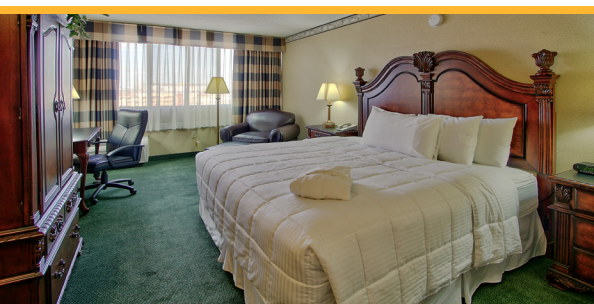

**Ramada by Wyndham
Albuquerque Midtown**
2020 Menaul NE
Albuquerque, NM 87107

phone 505.884-2511
toll free 866.650.8900
fax 505.881.4806
website www.mcmelegantealbuquerque.com

From the moment you walk through the doors, you know you've stepped into a world of luxury and comfort. Impeccable service, friendliness and cleanliness. All the little details that make the difference between an ordinary visit and a spectacular experience are yours. The Ramada by Wyndham Albuquerque Midtown is a full service hotel with 342 rooms including 18 suites. Located in the heart of Albuquerque, the Ramada by Wyndham Albuquerque Midtown is convenient to all tourist attractions, the convention center, downtown Albuquerque, the Albuquerque Isotopes, the University of New Mexico, Kirtland Air Force Base and the Albuquerque International Sunport.

You'll find all the accommodations you would expect from a premiere resort hotel, including spacious guest rooms with beautiful furnishings and the most comfortable beds on the planet. Dine at the Duke's the Grill, our full service restaurant, including a FREE hot breakfast with eggs cooked-to-order. Enjoy a more relaxed experience in the Duke's the Bar with complimentary cocktails each evening. Other amenities include an indoor pool with sundeck and jacuzzi, gift shop, in-room gourmet coffee and Bath and Body Works toiletries, a fitness center with state of the art Precor equipment, just to name a few. We also offer complimentary shuttle service to and from the airport, malls and historic Old Town. Our goal is to make sure your experience will keep you returning again and again.

Ramada by Wyndham Albuquerque Midtown

Total Guestrooms:	342	Parking Spaces:	400+
Double/Double:	184	Parking Fee:	$0
Committable Sleeping Rooms:	300	On-Site Restaurants:	Yes
Suites:	18	Restaurant Seating Capacity:	235
Wheelchair Accessible Sleeping Rooms:	12	Private Dining Capacity:	250
Total Meeting Space (sq. ft.):	7,400	Bar:	Yes
Largest Meeting Room (sq. ft.):	3,600	Swimming Pool:	Yes
Maximum Meeting Capacity:	250	Spa:	No
Maximum Banquet Capacity:	250	Workout Facility:	Yes
Data Port Ready:	No	Laundry/Valet Service:	Yes
High Speed Internet/Wi-Fi Guest Rooms:	Yes	Business Center:	Yes
Internet Fee (Guest Rooms):	$0	Gift Shop:	Yes
High Speed Internet/Wi-Fi Meeting Rooms:	Yes	Room Service Hours:	6:30am - 2pm & 5 - 10pm
On-Site A/V:	Yes	Pet Friendly:	Yes
Airport Shuttle:	Yes	Miles to Abq. Sunport:	6.5
Fee for Airport Shuttle:	$0	Miles to Abq. Convention Center:	3
Courtesy Shuttle Miles from Hotel:	8	Miles to shopping (Uptown):	3.5