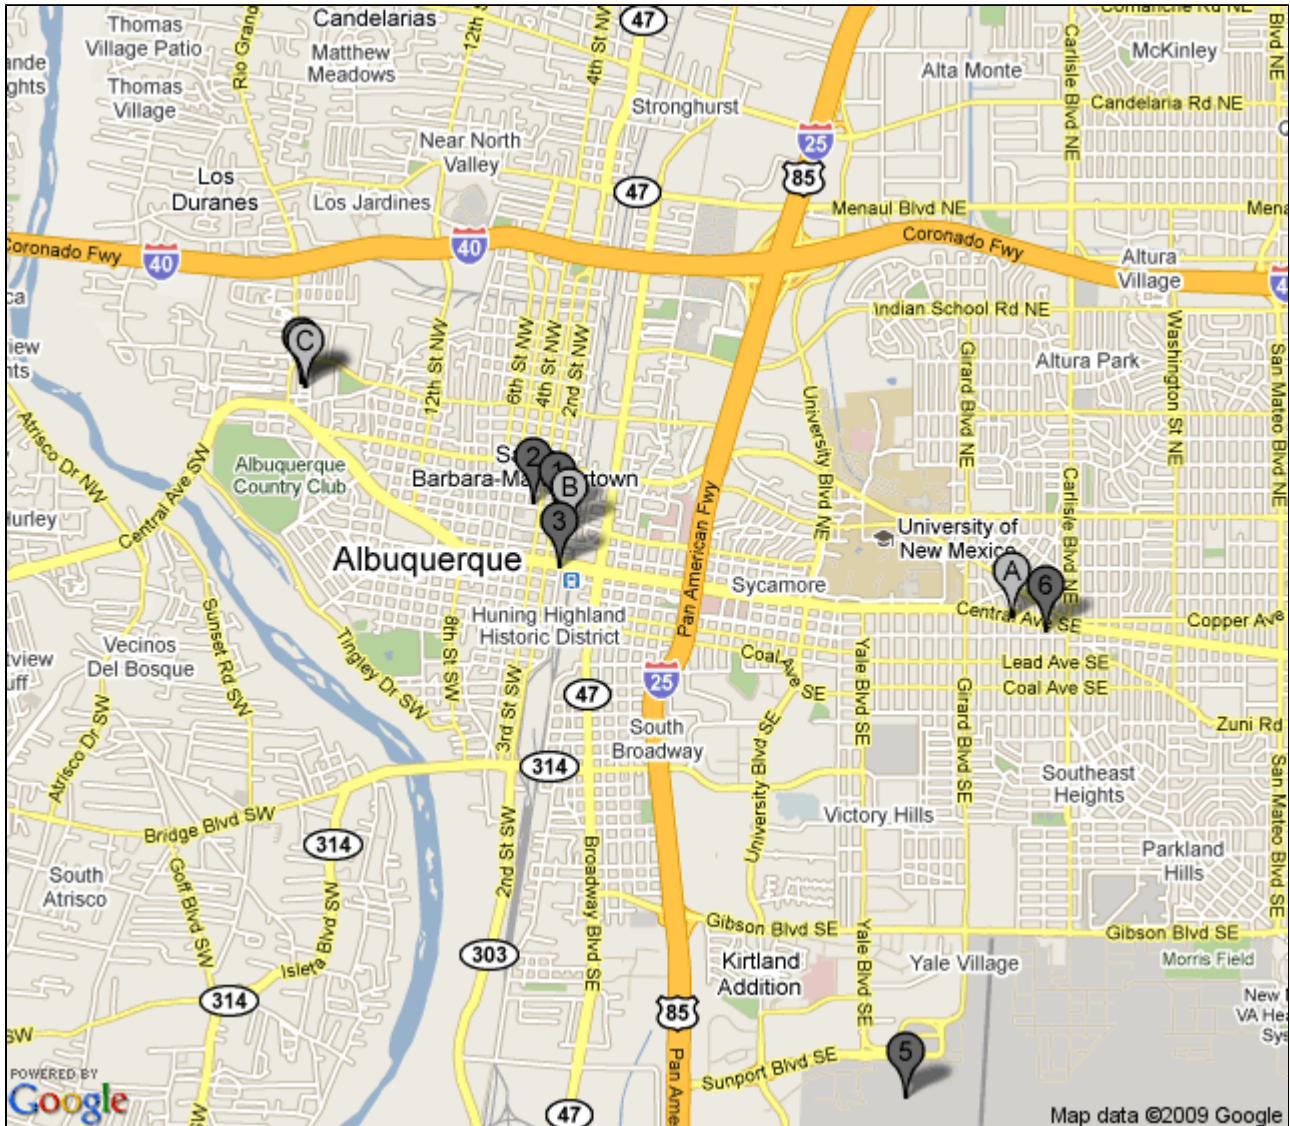

ALBUQUERQUE

CONVENTION & VISITORS BUREAU

Route 66 Tour

Numbered points of interest on this map do not apply to the itinerary and are for location reference only.

Locations marked with an asterisk (*) are not visible on the map.

Other

Nob Hill
Central Ave
Albuquerque, NM 87106

Downtown
401 Second Street NW
Albuquerque, NM 87102

Old Town
303 Romero NW
Albuquerque, NM 87106

Points Of Interest

Convention Center
401 2nd St NW
Albuquerque, NM 87102
(505) 768-4560

Civic Plaza
11 Civic Plaza NW
Albuquerque, NM 87102
(505) 768-3555

Alvarado Transportation Center
100 1st Street SW
Albuquerque, NM 87102
(505) 243-RIDE

Old Town Plaza & Visitor Info Center

303 Romero NW
Albuquerque, NM 87104
(505) 243-3215

Airport Visitor Information Center

Albuquerque International
Sunport Baggage Claim Lower
Level
Albuquerque, NM
(505) 244-7839

Nob Hill

2118 Central Ave. S.E.
Albuquerque, NM 87106
(505) 265-0433

Numbered points of interest on this map do not apply to the itinerary and are for location reference only.