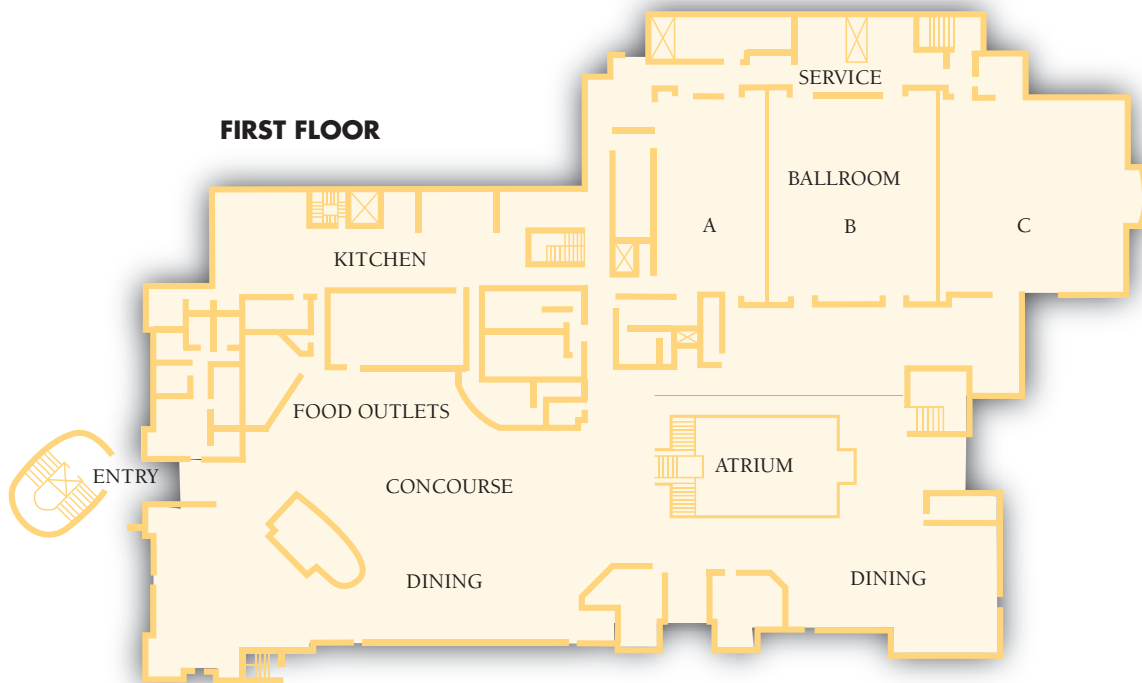

BUILDING FACILITIES & ROOM CAPACITIES

ROOM	DIMENSIONS		CAPABILITIES				
	SQ FT	SIZE	THEATRE	CLASSROOM	BANQUET	CONFERENCE	RECEPTION
BALLROOM A	2,725	39.2x69.7	200	125	180	N/A	250
BALLROOM B	4,245	61x69.7	350	N/A	300	N/A	450
BALLROOM C	4,227	60.9x69.7	350	130	300	N/A	450
GRAND BALLROOM	11,197	160.11x69.7	1,000	N/A	800	N/A	1,100
LOBO A	877	23.8x37.1	70	42	40	30	90
LOBO B	859	23.2x37.1	70	42	40	30	90
LOBO A & B	1,736	46.10x37.1	132	60	120	40	150
ACOMA A	570	23.9x24	45	24	32	22	50
ACOMA B	570	23.9x24	45	24	32	22	50
ACOMA A & B	1,140	47.7x24	88	50	64	40	100
SANTA ANA A	570	23.9x24	45	24	32	22	50
SANTA ANA B	585	24.5x24	45	24	32	22	50
SANTA ANA A & B	1,155	48.2x24	88	50	64	40	100
MIRAGE	366	18.3x20.1	30	18	24	16	35
THUNDERBIRD	318	15.10x20.1	25	15	24	16	30
ALUMNI	310	15.6x20	25	15	24	16	30
SPIRIT	330	16.6x20	25	15	24	16	30
TRAILBLAZER	287	14.4x20	20	12	16	10	25
AMIGO	399	16.7x24.1	25	N/A	24	10	30
SANDIA	415	17.11x23.2	34	24	16	16	30
ISLETA	568	23.7x24.1	38	21	32	16	45
LUMINARIA	494	21.6x23	42	21	32	16	45
SCHOLARS	554	23.6x23.7	45	15	32	16	45
CHERRY/SILVER	598	22.6x26.7	N/A	N/A	N/A	24	N/A
FIESTA A	407	18x22.8	32	18	32	14	35
FIESTA B	435	19.2x22.8	32	21	32	14	35
FIESTA A & B	842	37.2x22.8	64	42	64	22	70
MIRAGE/T-BIRD	684	34.1x40.2	56	36	48	28	60
THUNDERBIRD	617	30.10x40	52	30	48	22	60

The University of New Mexico

FOR INFORMATION CALL OR WRITE: NEW MEXICO STUDENT UNION
 BUILDING 60, SUITE 3020 ~ ALBQ., NM 87131 ~ 505-277-5498

The University of New Mexico

FLOOR PLANS

FIRST FLOOR

SECOND FLOOR