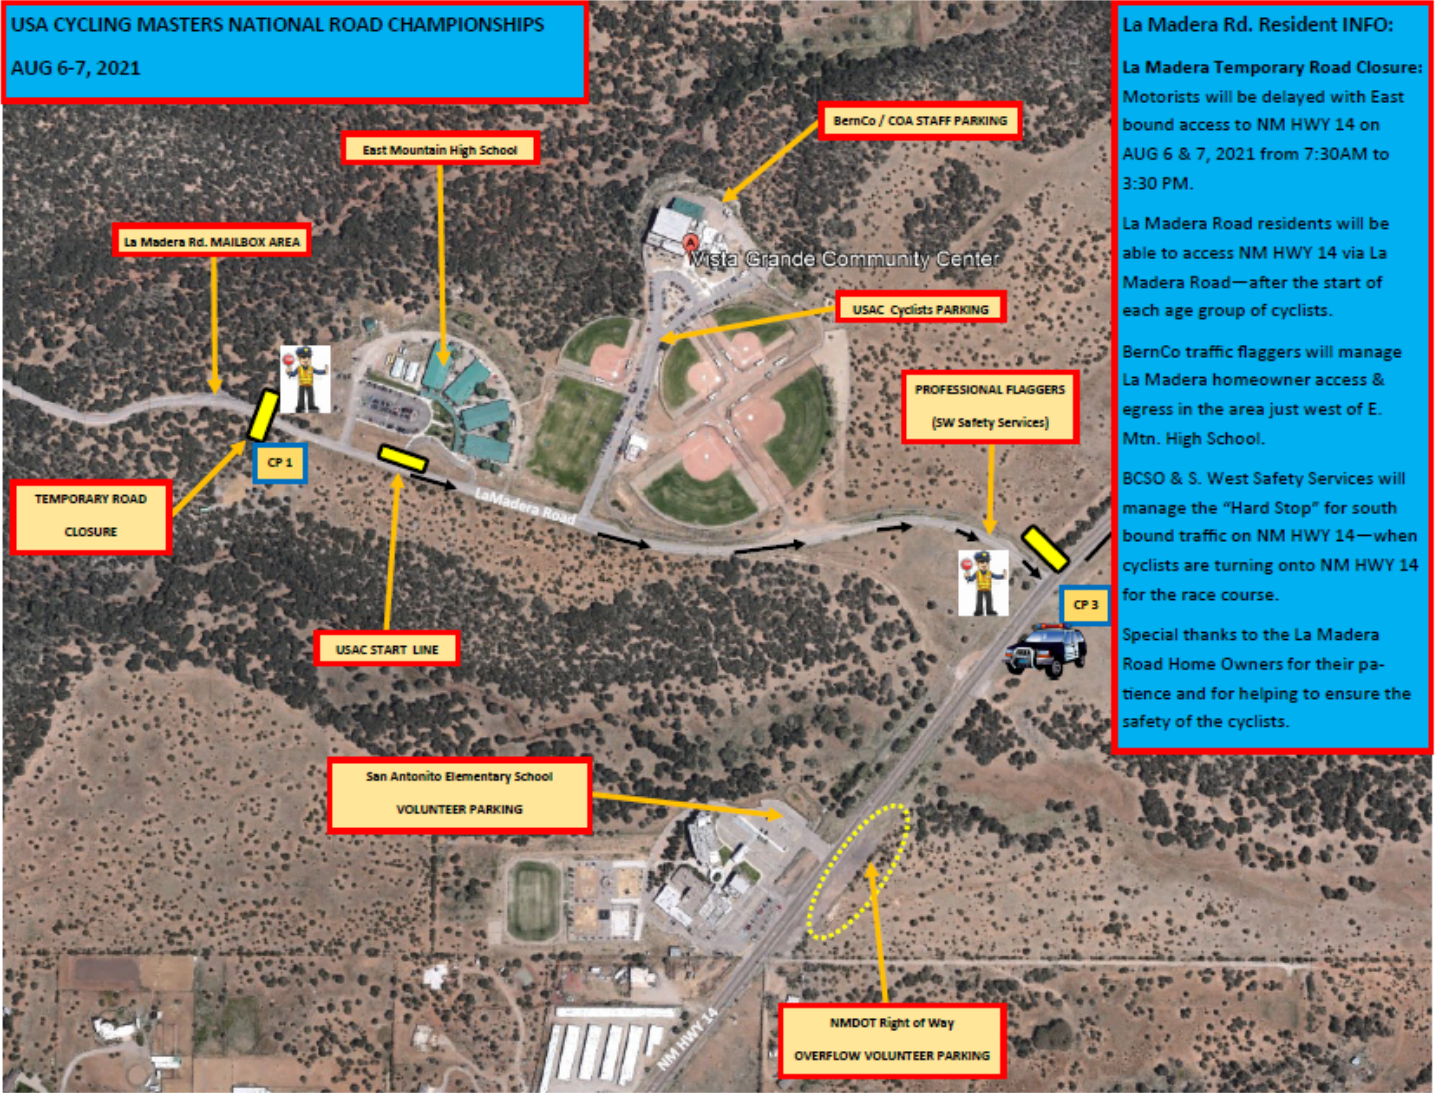

- The drop off lane directly in front of East Mountain High School will be the start line for the road race.
- Access to NM-14 via La Madera Road and access to La Madera Road via NM-14 will be delayed as riders are lead east from the start line at East Mountain High School on to north NM-14.
- Event parking will be at East Mountain High School and Vista Grande Community Center. There will be increased traffic on La Madera road.

Traffic could be delayed up to 20 minutes. Please plan for delays.

The Bernalillo County Sheriff's Office and certified traffic control personnel with Southwest Safety Services will be on-site to control traffic and allow for periodic road access.

MASTERS ROAD NATIONAL CHAMPIONSHIPS

AUGUST 2021 • ALBUQUERQUE, NM

LA MADERA ROAD IMPACT

USA CYCLING MASTERS NATIONAL ROAD CHAMPIONSHIPS
AUG 6-7, 2021

La Madera Rd. Resident INFO:
La Madera Temporary Road Closure: Motorists will be delayed with East bound access to NM HWY 14 on AUG 6 & 7, 2021 from 7:30AM to 3:30 PM.
La Madera Road residents will be able to access NM HWY 14 via La Madera Road—after the start of each age group of cyclists.
BernCo traffic flaggers will manage La Madera homeowner access & egress in the area just west of E. Mtn. High School.
BCSO & S. West Safety Services will manage the “Hard Stop” for south bound traffic on NM HWY 14—when cyclists are turning onto NM HWY 14 for the race course.
Special thanks to the La Madera Road Home Owners for their patience and for helping to ensure the safety of the cyclists.