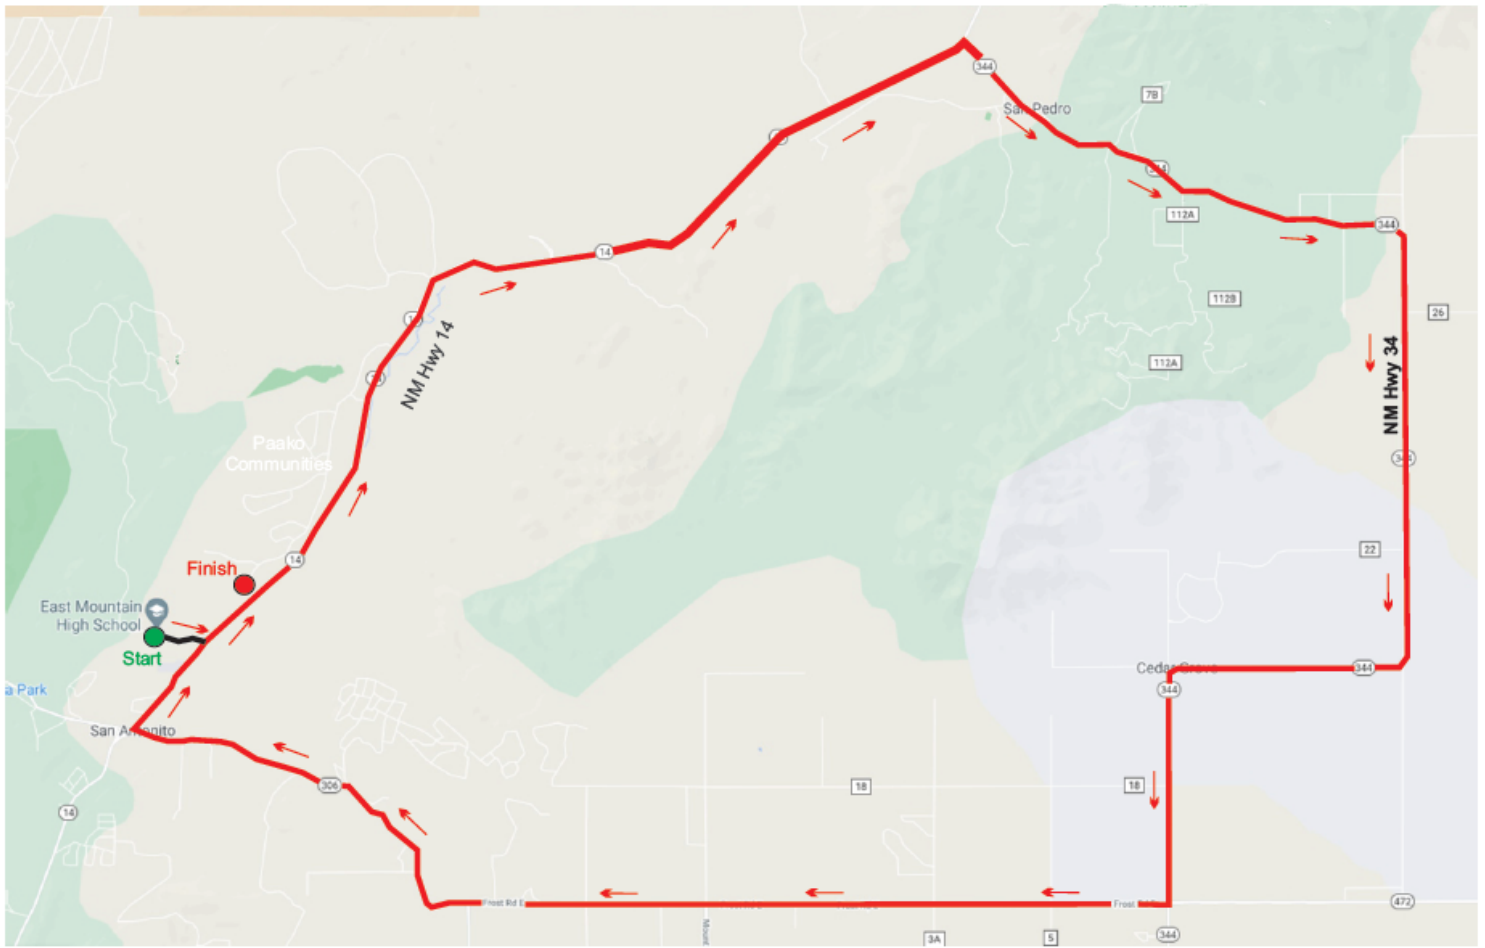

- The drop off lane directly in front of East Mountain High School will be the start line for the road race.
- Access to NM-14 via La Madera Road and access to La Madera Road via NM-14 will be delayed as riders are lead east from the start line at East Mountain High School on to north NM-14.
- Event parking will be at East Mountain High School and Vista Grande Community Center. There will be increased traffic on La Madera road.

Traffic could be delayed up to 20 minutes. Please plan for delays.

The Bernalillo County Sheriff's Office and certified traffic control personnel with Southwest Safety Services will be on-site to control traffic and allow for periodic road access.

MASTERS ROAD NATIONAL CHAMPIONSHIPS

AUGUST 2021 • ALBUQUERQUE, NM

LA MADERA ROAD IMPACT

USA CYCLING MASTERS NATIONAL ROAD CHAMPIONSHIPS
AUG 6-7, 2021

La Madera Rd. Resident INFO:
La Madera Temporary Road Closure: Motorists will be delayed with East bound access to NM HWY 14 on AUG 6 & 7, 2021 from 7:30AM to 3:30 PM.
La Madera Road residents will be able to access NM HWY 14 via La Madera Road—after the start of each age group of cyclists.
BernCo traffic flaggers will manage La Madera homeowner access & egress in the area just west of E. Mtn. High School.
BCSO & S. West Safety Services will manage the “Hard Stop” for south bound traffic on NM HWY 14—when cyclists are turning onto NM HWY 14 for the race course.
Special thanks to the La Madera Road Home Owners for their patience and for helping to ensure the safety of the cyclists.

MASTERS ROAD NATIONAL CHAMPIONSHIPS

AUGUST 2021 • ALBUQUERQUE, NM

COURSE MAP - ROAD RACE

Legend

Course
1 lap 52K
2 laps 105K

Direction