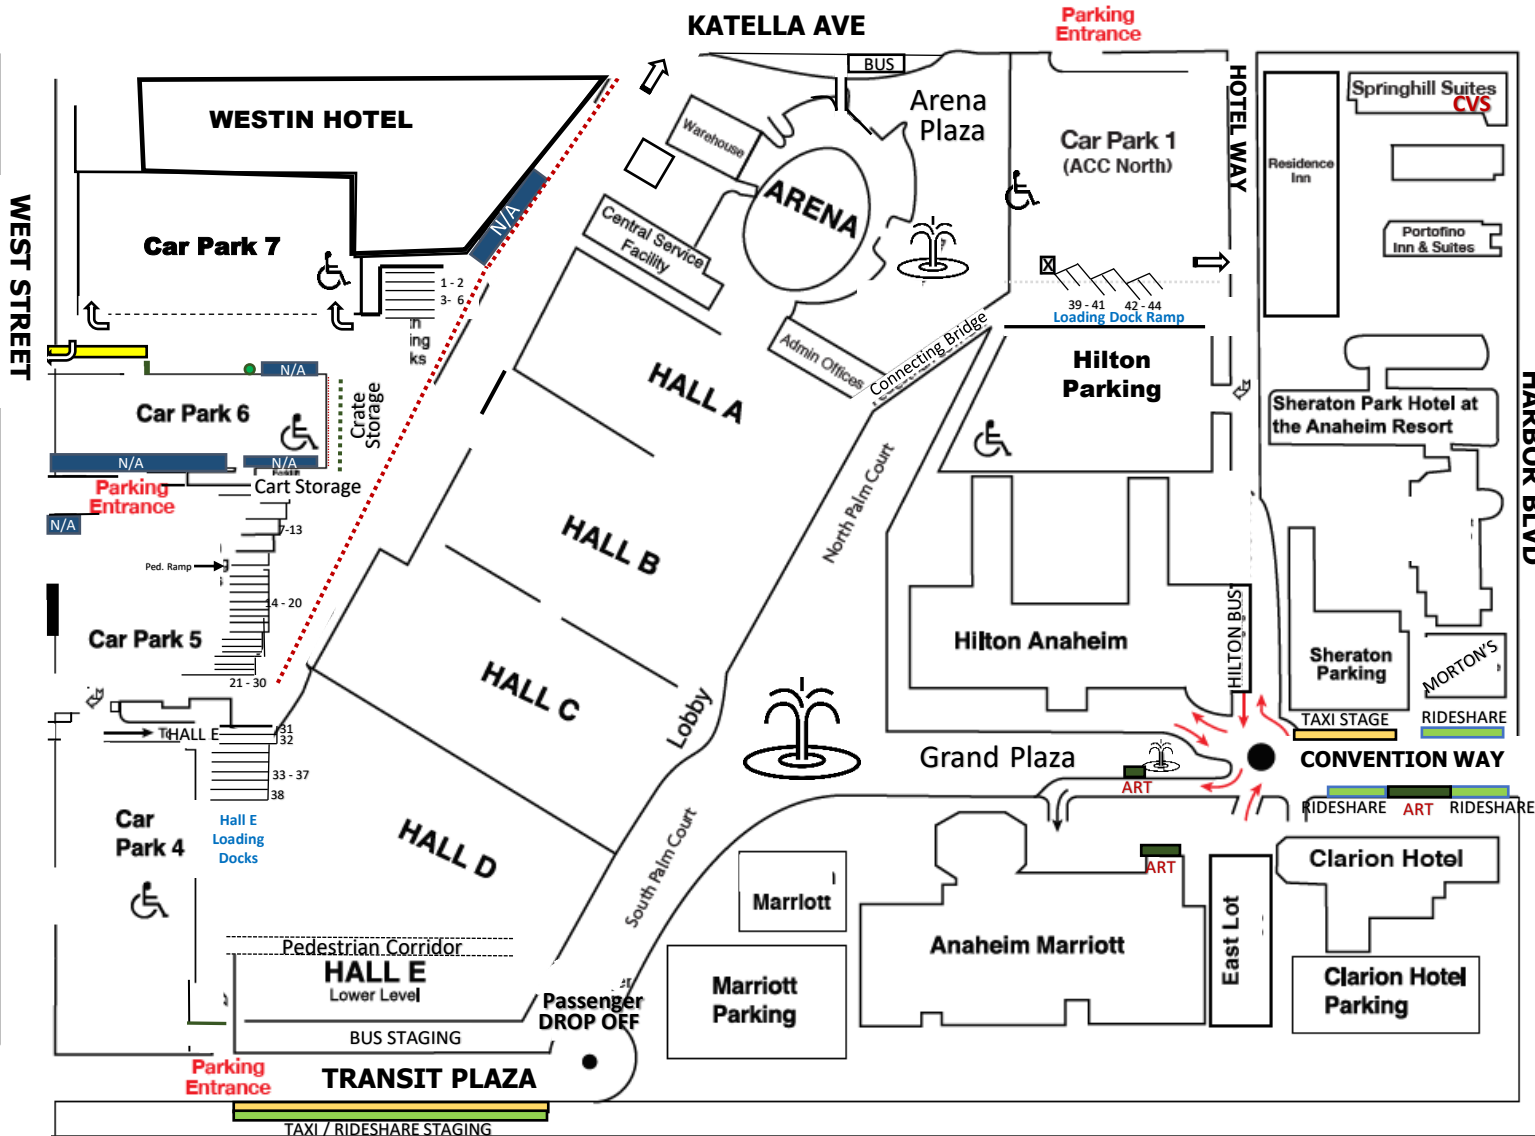

DLAND DRIVE

ANAHEIM CONVENTION CENTER PARKING GUIDE

DISNEY WAY

ACC Parking at
The Shops at
Anaheim
Gardenwalk

Hyatt House
Walgreens

Disney's
Toy Story
Parking

WEST STREET

HARBOR BLVD

NORTH