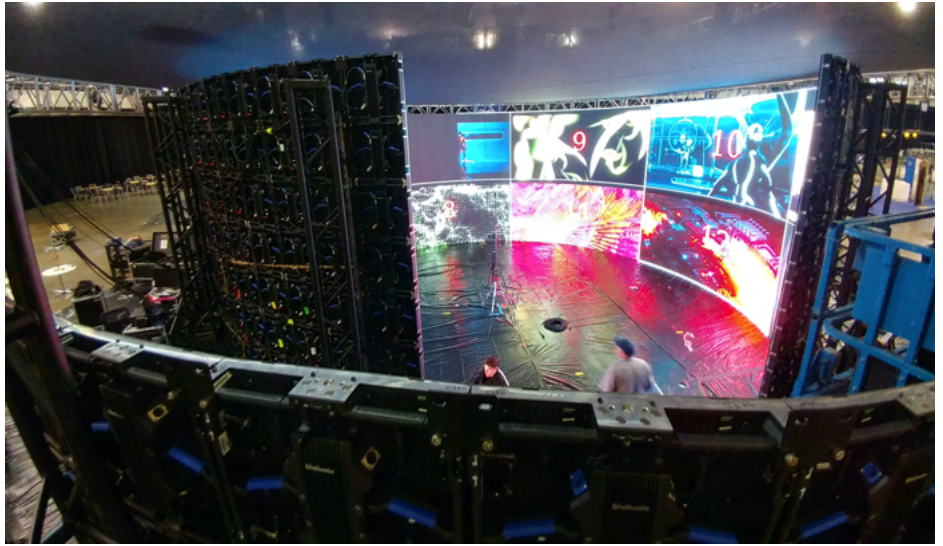

VCI Event Technology
1261 South Simpson Circle
Anaheim, CA 92806
vcievents.com