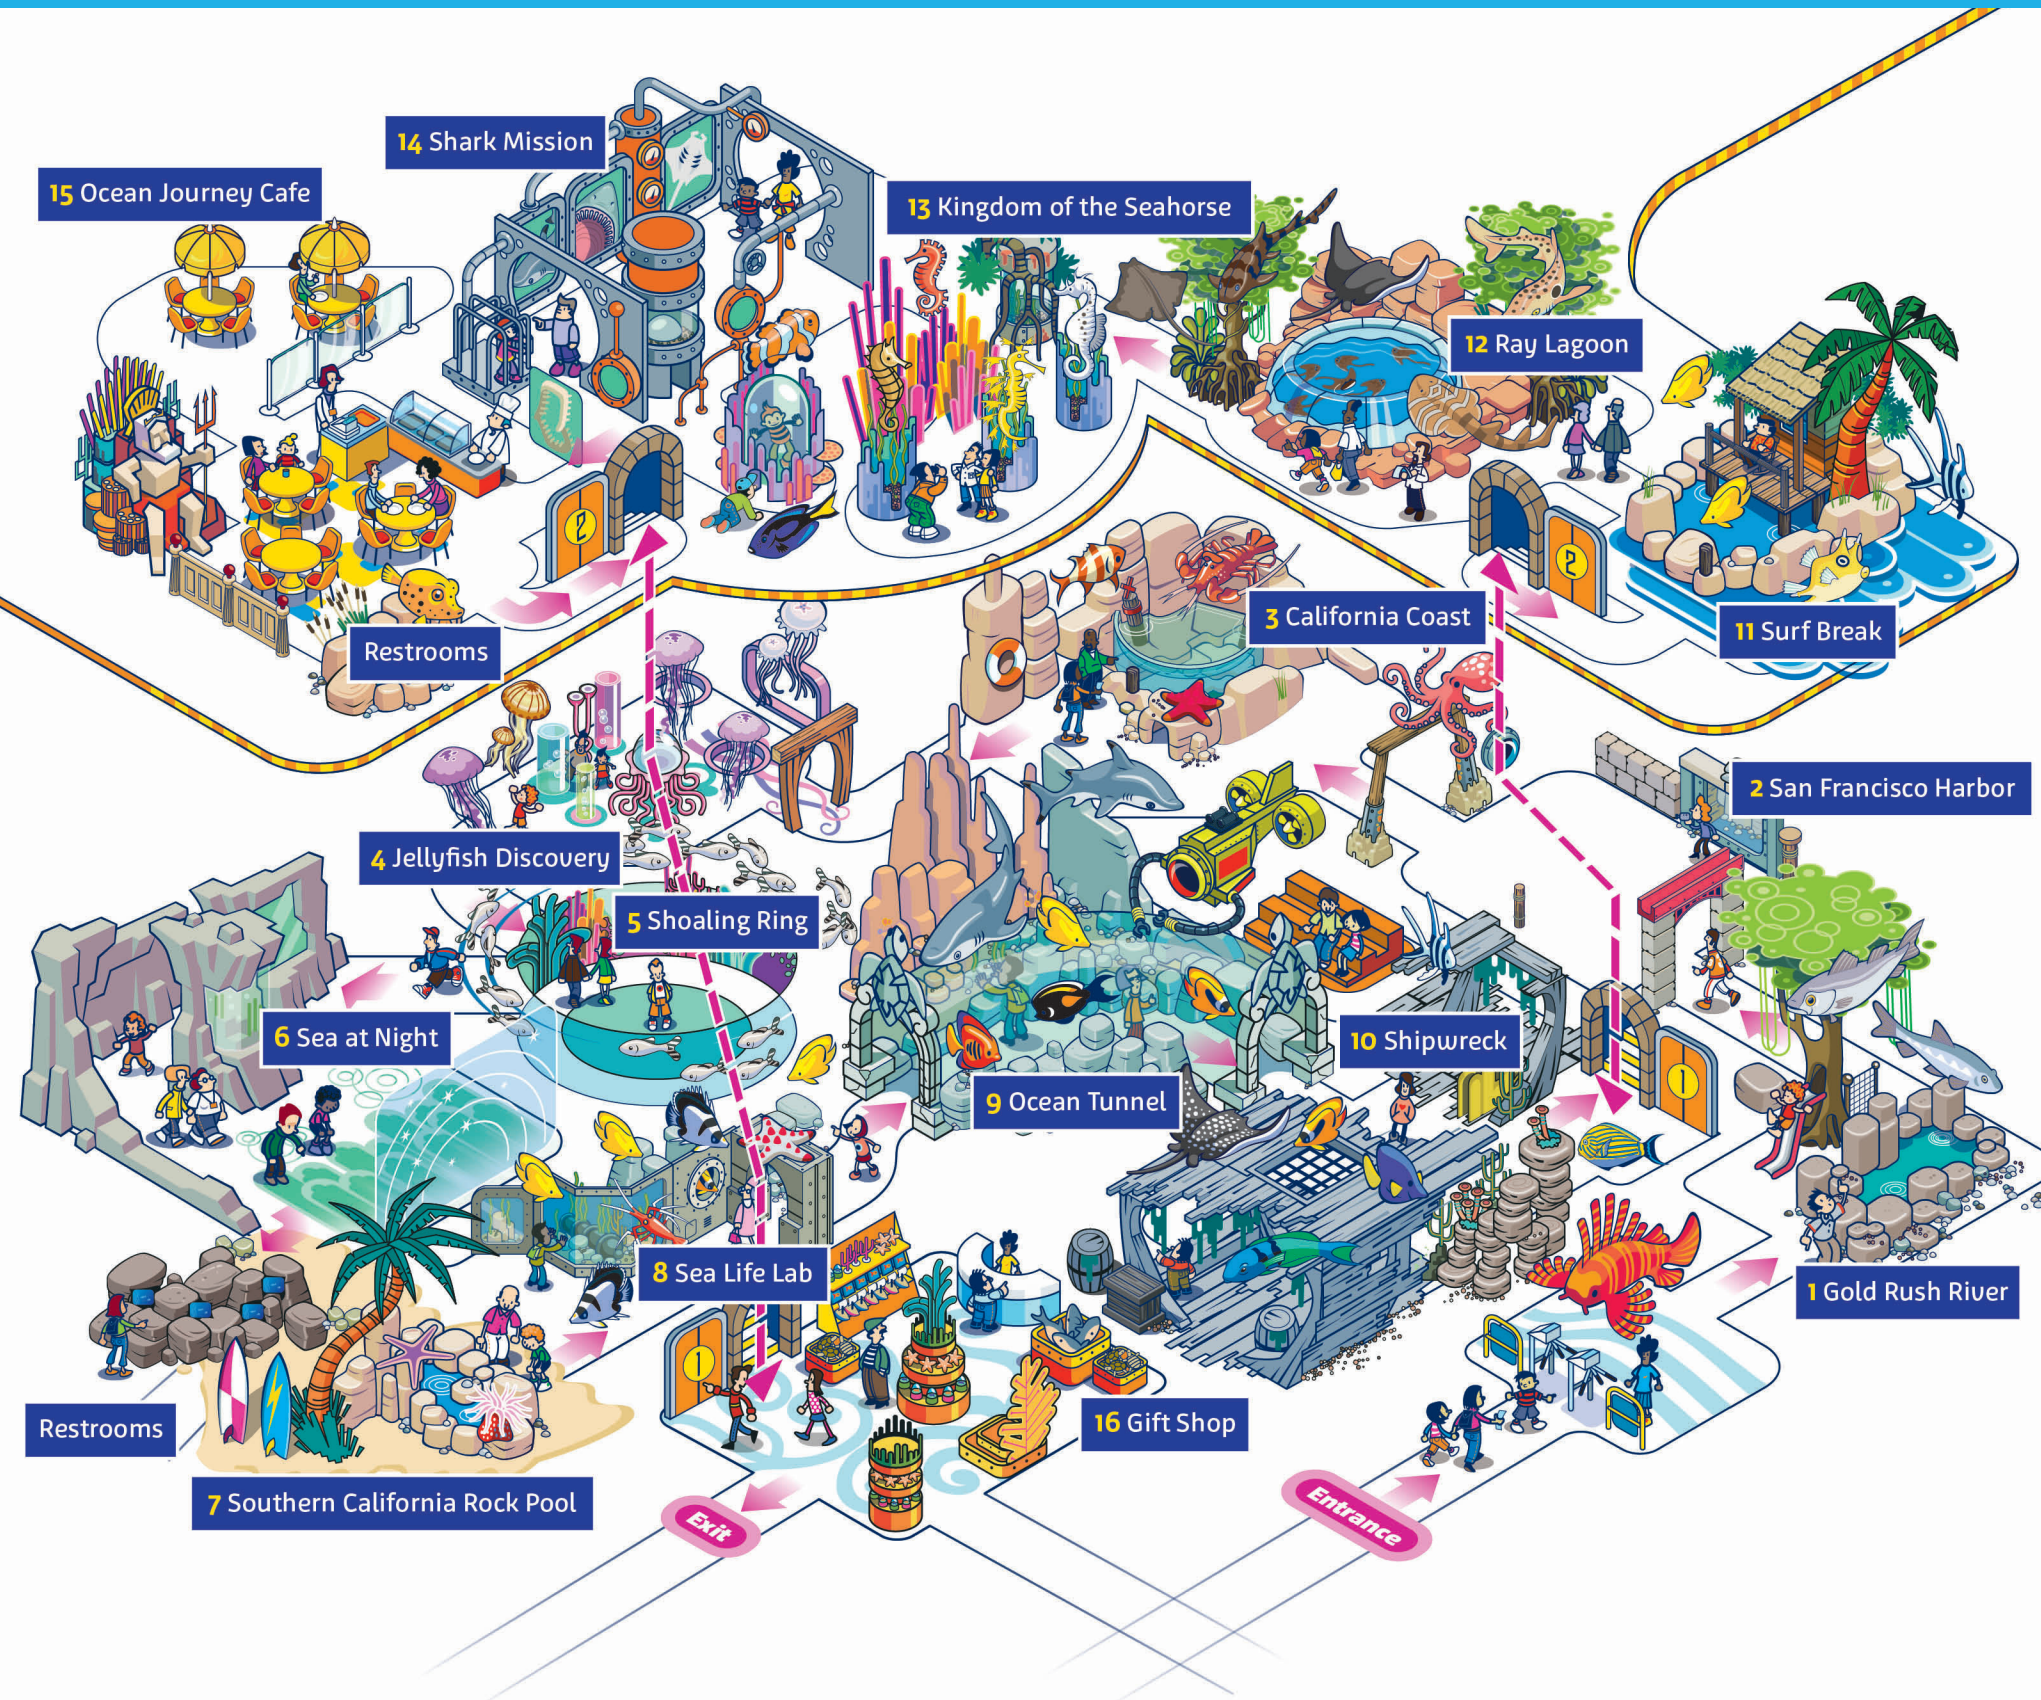

# Sensory Level Summary

## LEGOLAND® California Park Attractions

ATTRACTION	TOUCH	TASTE	SOUND	SIGHT	SMELL
Beetle Bounce	4	0	3	2	1
Benny's Play Ship	5	0	2	3	1
Emmet's Flying Adventure	2	0	6	6	1
Coastersaurus	5	0	4	3	1
Driving School	2	0	2	2	1
Emmet's Super Suite	1	0	3	3	1
Fun Town Police and Fire Academy	3	1	3	2	1
Junior Driving School	2	0	2	2	1
Kid Power Tower	4	0	3	3	1
LEGO® DOTS	3	0	4	4	1
LEGO® Ninjago: The Ride	4	0	8	8	1
LEGO® Technic Coaster	5	0	4	3	1
Lost Kingdom Adventure	2	0	6	6	1
Queen Watevra's Carousel	2	0	5	4	1
The Royal Joust	3	0	2	2	1
Safari Trek	1	0	2	2	1
Skipper School	1	0	1	1	1

## LEGOLAND® California Park Attractions

ATTRACTION	TOUCH	TASTE	SOUND	SIGHT	SMELL
The Dragon Coaster	5	0	4	4	1
Unikitty's Disco Drop	3	0	3	3	1
LEGO® Show Place 4D Theatre	4	0	4	5	1
Miniland U.S.A.	1	0	2	1	1
Pharaoh's Revenge	4	0	2	2	1
The Hideaways	4	0	2	2	1
DUPLO Playtown	4	0	3	2	1
Captian Cranky's Challenge	3	0	4	4	1
Cargo Ace	3	0	3	3	1
Coast Cruise	1	0	2	2	1
Coast Guard Build-A-Boat	3	0	2	2	1
Fairy Tale Brook	1	0	2	2	1
LEGO® Factory Tour	1	0	3	4	1
Sky Patrol	1	0	3	2	1
LEGO® City: Deep Sea Adventure	1	0	4	4	1
LEGO® Ferrari Build & Race	3	0	3	2	1

## LEGOLAND® Water Park

ATTRACTION	TOUCH	TASTE	SOUND	SIGHT	SMELL
Lion Temple Wave Pool	5	2	3	2	2
DUPLO Splash Safari	5	2	4	3	2
Orange Rush	5	2	3	5	2
Twin Chasers	5	2	3	5	2
Joker Soaker	6	2	4	4	2
Build-A-Raft River	6	2	2	2	1
Sandy Beach	4	1	3	2	1
Soak-N-Sail	6	2	4	4	2
Wipeout Lagoon	5	2	4	3	2
Riptide Racers	5	2	3	3	2
Cragger's Swamp	6	2	4	5	2
Eglor's Build-A-Boat	3	0	3	2	1
Pirate Reef	5	2	3	4	2
Splash Battle	6	2	2	2	1