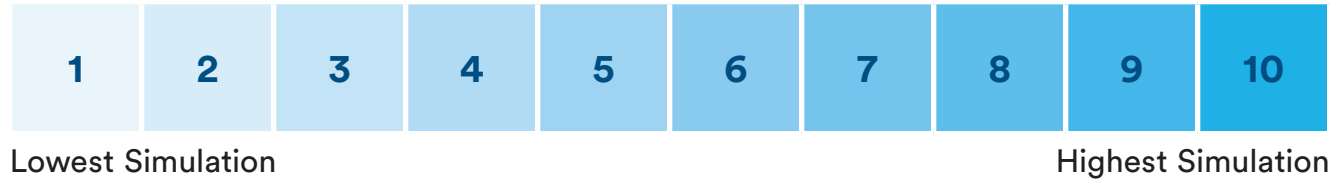

## LEGOLAND® California Park Attractions

ATTRACTION	TOUCH	TASTE	SOUND	SIGHT	SMELL
The Dragon Coaster	5	0	4	4	1
Unikitty's Disco Drop	3	0	3	3	1
LEGO® Show Place 4D Theatre	4	0	4	5	1
Miniland U.S.A.	1	0	2	1	1
Pharaoh's Revenge	4	0	2	2	1
The Hideaways	4	0	2	2	1
DUPLO Playtown	4	0	3	2	1
Captian Cranky's Challenge	3	0	4	4	1
Cargo Ace	3	0	3	3	1
Coast Cruise	1	0	2	2	1
Coast Guard Build-A-Boat	3	0	2	2	1
Fairy Tale Brook	1	0	2	2	1
LEGO® Factory Tour	1	0	3	4	1
Sky Patrol	1	0	3	2	1
LEGO® City: Deep Sea Adventure	1	0	4	4	1
LEGO® Ferrari Build & Race	3	0	3	2	1

# Sensory Level Summary