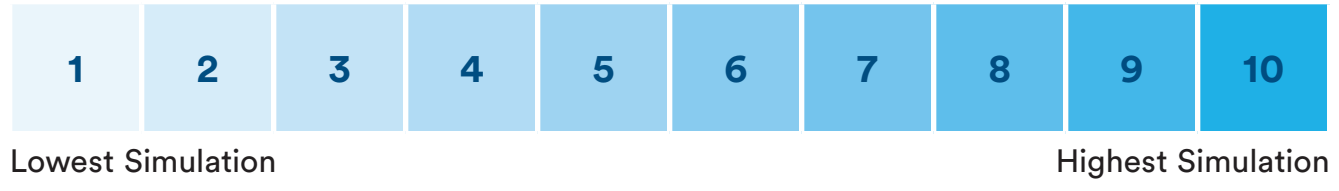

# Sensory Level Summary

## SEALIFE® Aquarium

ATTRACTION	TOUCH	TASTE	SOUND	SIGHT	SMELL
SEA LIFE Aquarium - Freshwater	2	0	3	3	1
SEA LIFE Aquarium - Harbor	1	0	3	2	1
SEA LIFE Aquarium - Shoaling Exhibit	1	0	4	5	1
SEA LIFE Aquarium - Sea At Night	2	0	4	5	1
SEA LIFE Aquarium - Touchpool	5	0	4	3	1
SEA LIFE Aquarium - Coral Caves	1	0	3	3	1
SEA LIFE Aquarium - Sharks	2	0	3	4	1
SEA LIFE Aquarium - The Shipwreck	1	0	2	3	1
SEA LIFE Aquarium - Tropical Ocean	1	0	3	2	1
SEA LIFE Aquarium - The Reef	1	0	2	2	1
SEA LIFE Aquarium - Rays	1	0	3	2	1
SEA LIFE Aquarium - Seahorses	1	0	2	2	1
SEA LIFE Aquarium - Shark Mission	3	0	2	3	1