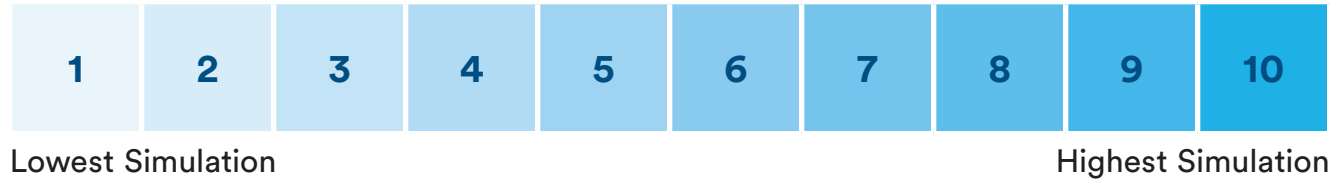

# LEGOLAND® California Resort Sensory Guide

A resource for guests with cognitive disabilities including autism spectrum disorder (ASD)

★ Low traffic areas

# Sensory Level Summary