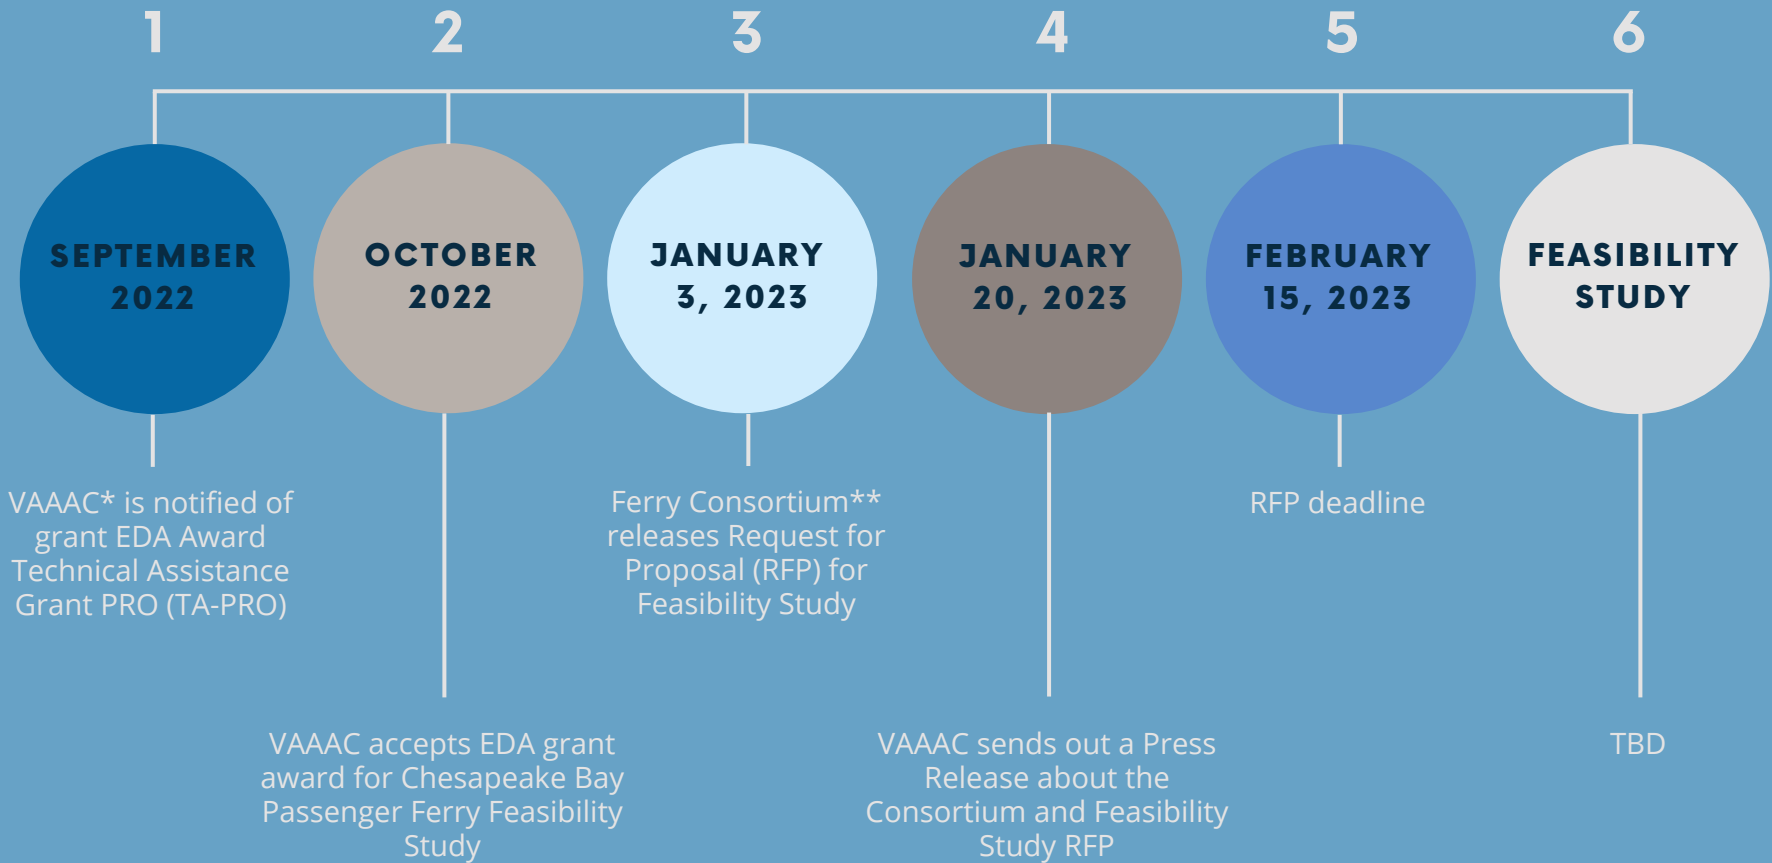

# CHESAPEAKE BAY PASSENGER FERRY TIMELINE

\*VAAAC- Visit Annapolis & Anne Arundel County

\*\*Consortium consists of Calvert County, Queen Anne's County, Somerset County, St. Mary's County, & VAAAC