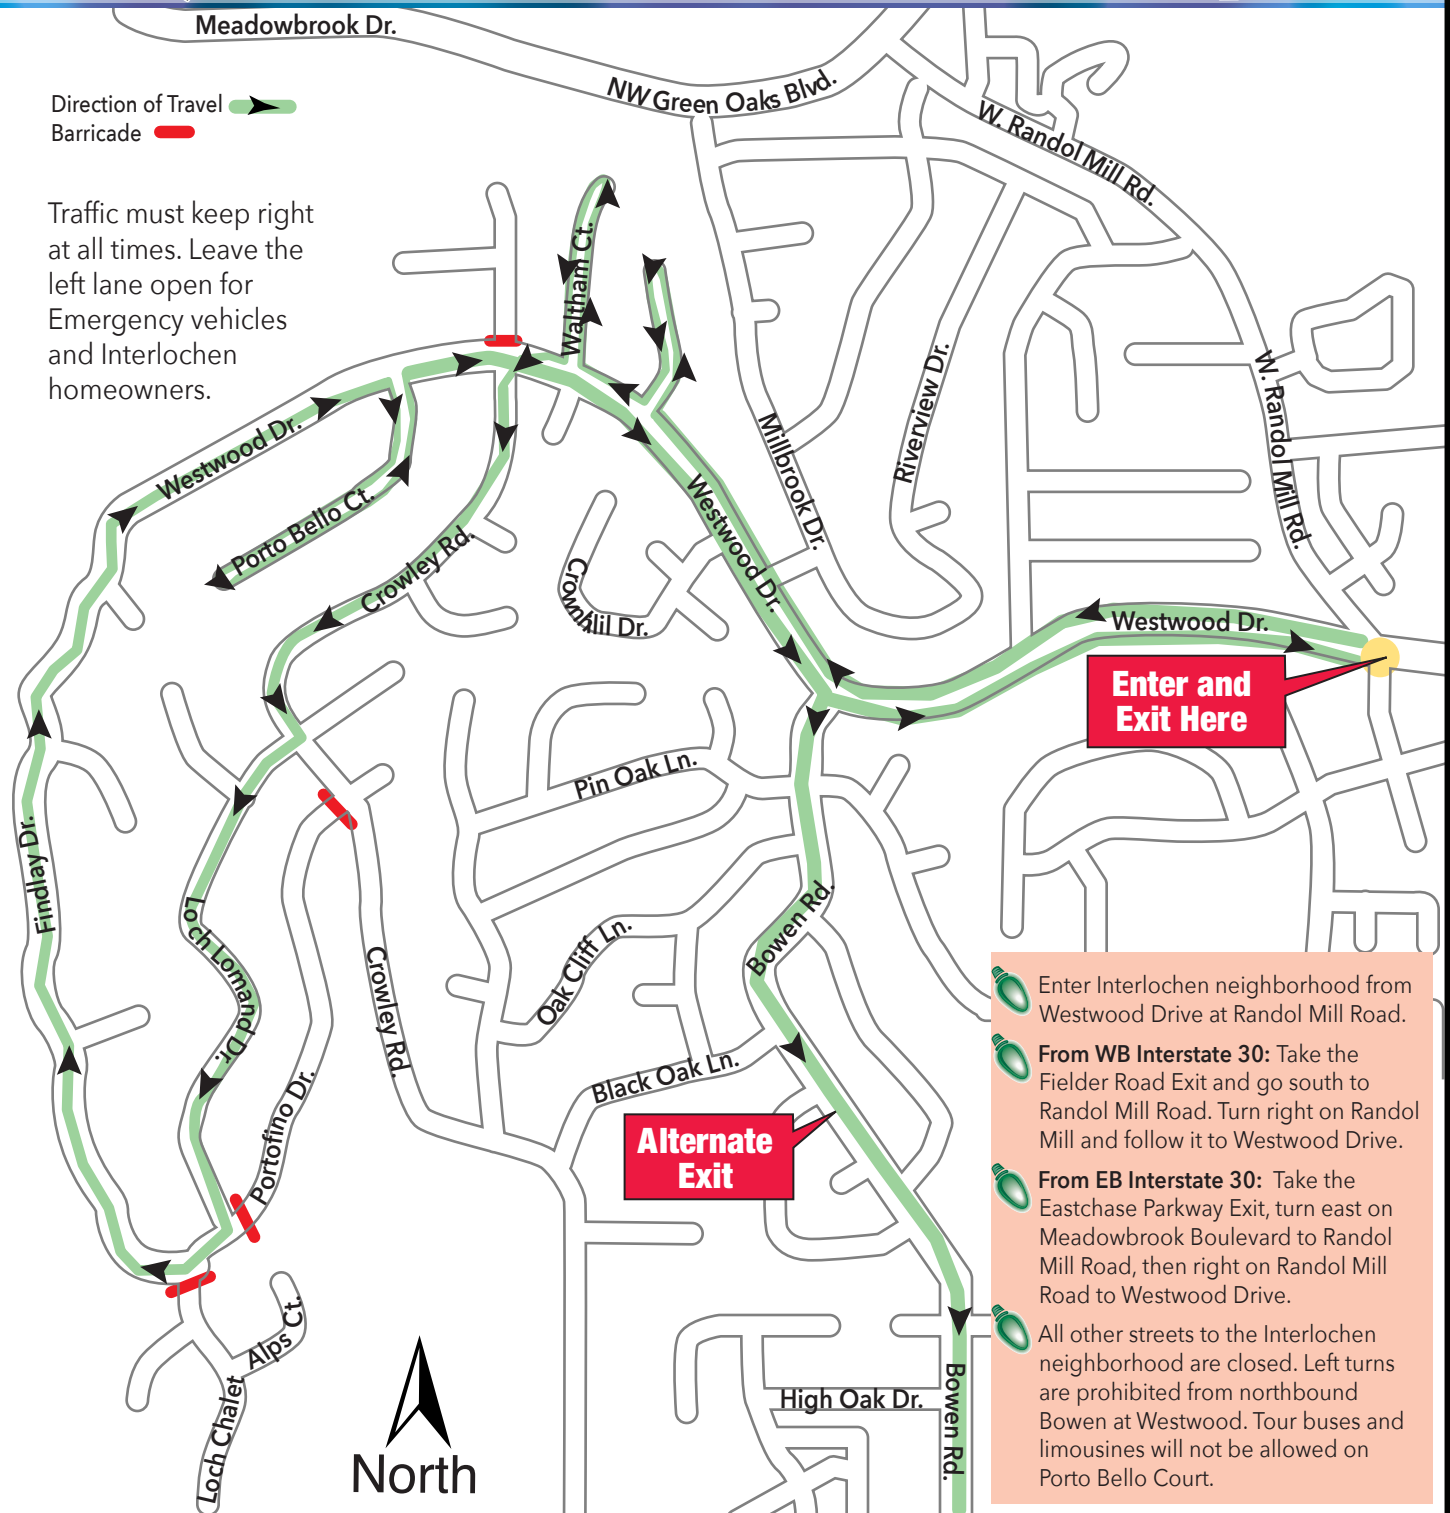

Interlochen Holiday Lights 2019

Friday, December 13 - December 25 • 7 - 11 p.m.

Direction of Travel 
 Barricade 

Traffic must keep right at all times. Leave the left lane open for Emergency vehicles and Interlochen homeowners.

Enter and Exit Here

Alternate Exit

-  Enter Interlochen neighborhood from Westwood Drive at Randol Mill Road.
-  **From WB Interstate 30:** Take the Fielder Road Exit and go south to Randol Mill Road. Turn right on Randol Mill and follow it to Westwood Drive.
-  **From EB Interstate 30:** Take the Eastchase Parkway Exit, turn east on Meadowbrook Boulevard to Randol Mill Road, then right on Randol Mill Road to Westwood Drive.
-  All other streets to the Interlochen neighborhood are closed. Left turns are prohibited from northbound Bowen at Westwood. Tour buses and limousines will not be allowed on Porto Bello Court.