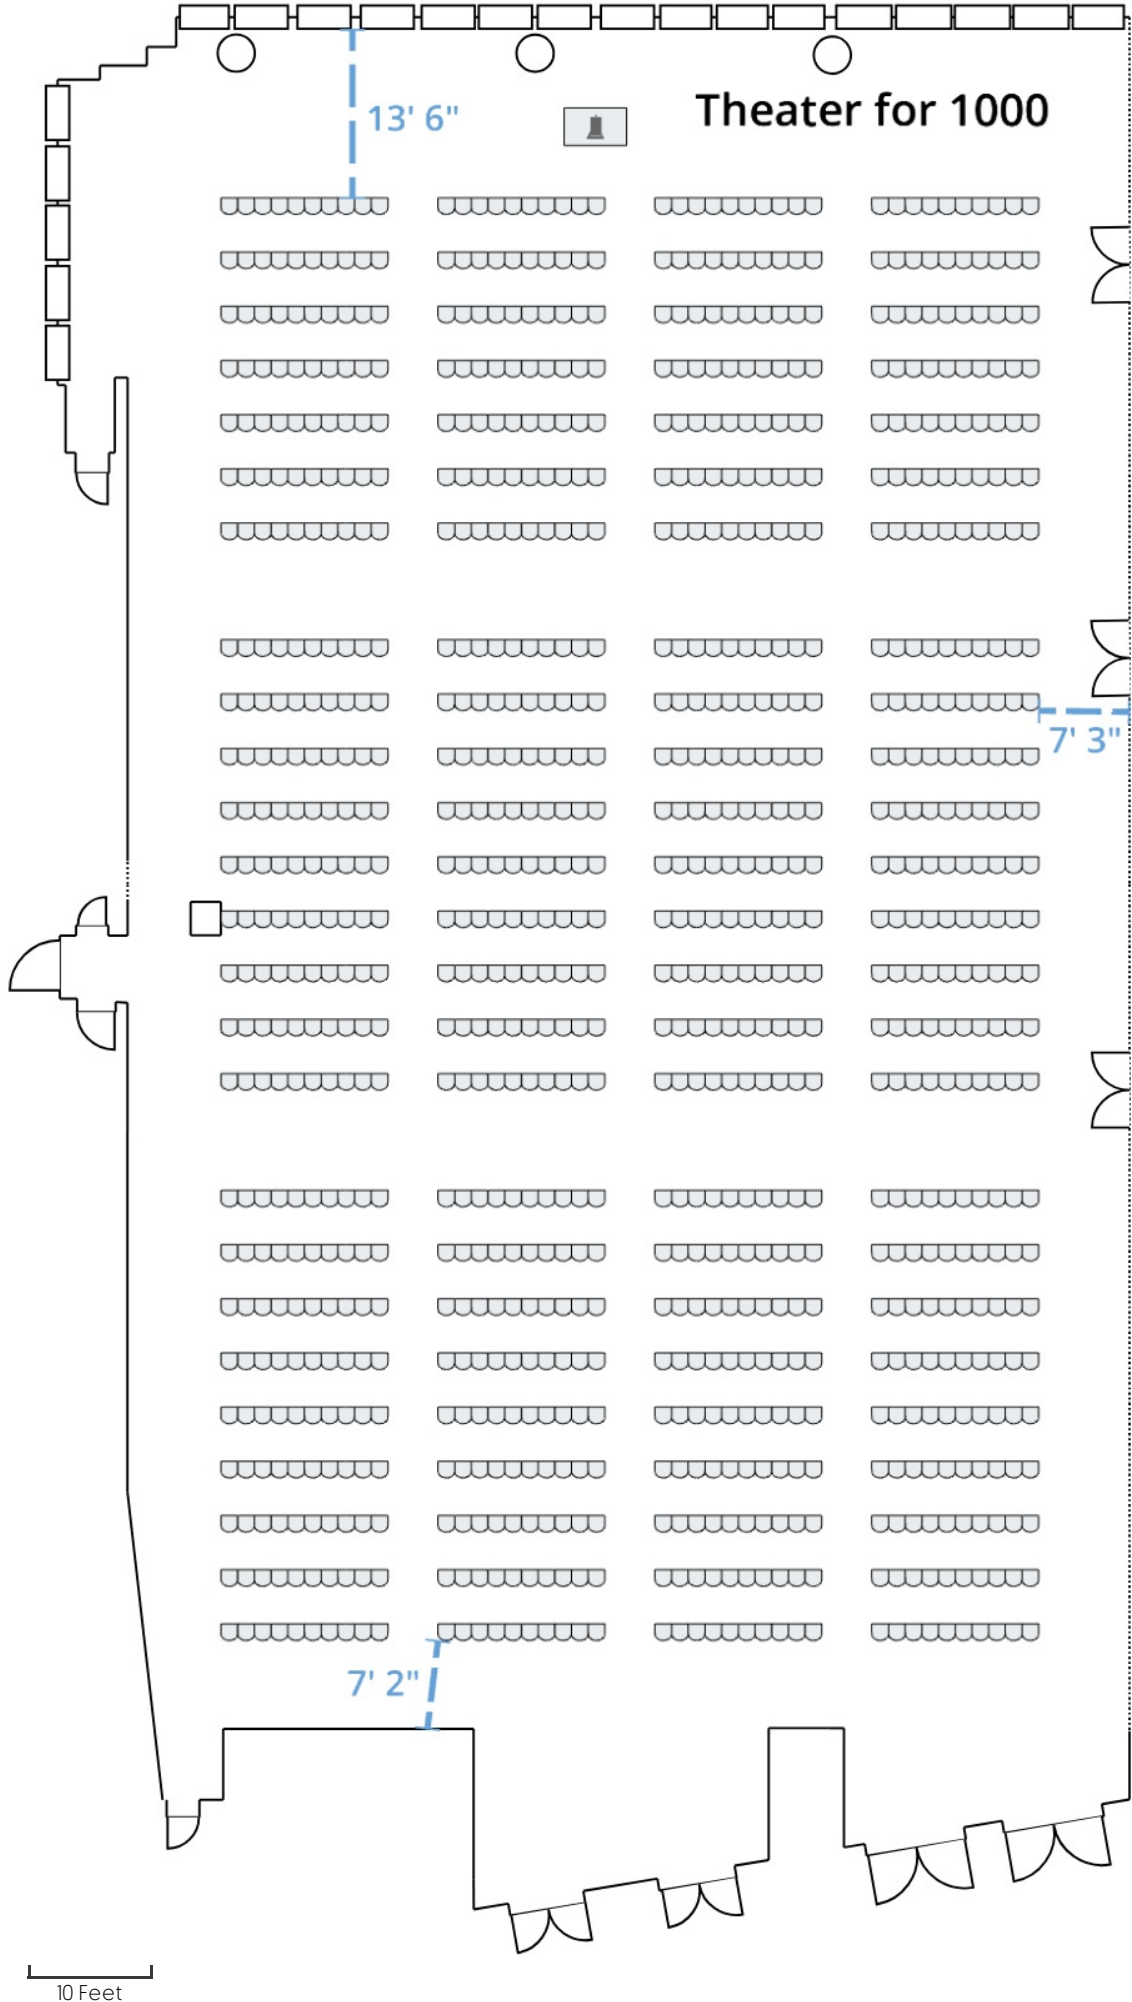

Banquet for 770

Tech

Theater for 1920

10 Feet

Theater for 1000

Theater for 448

1

10 Feet