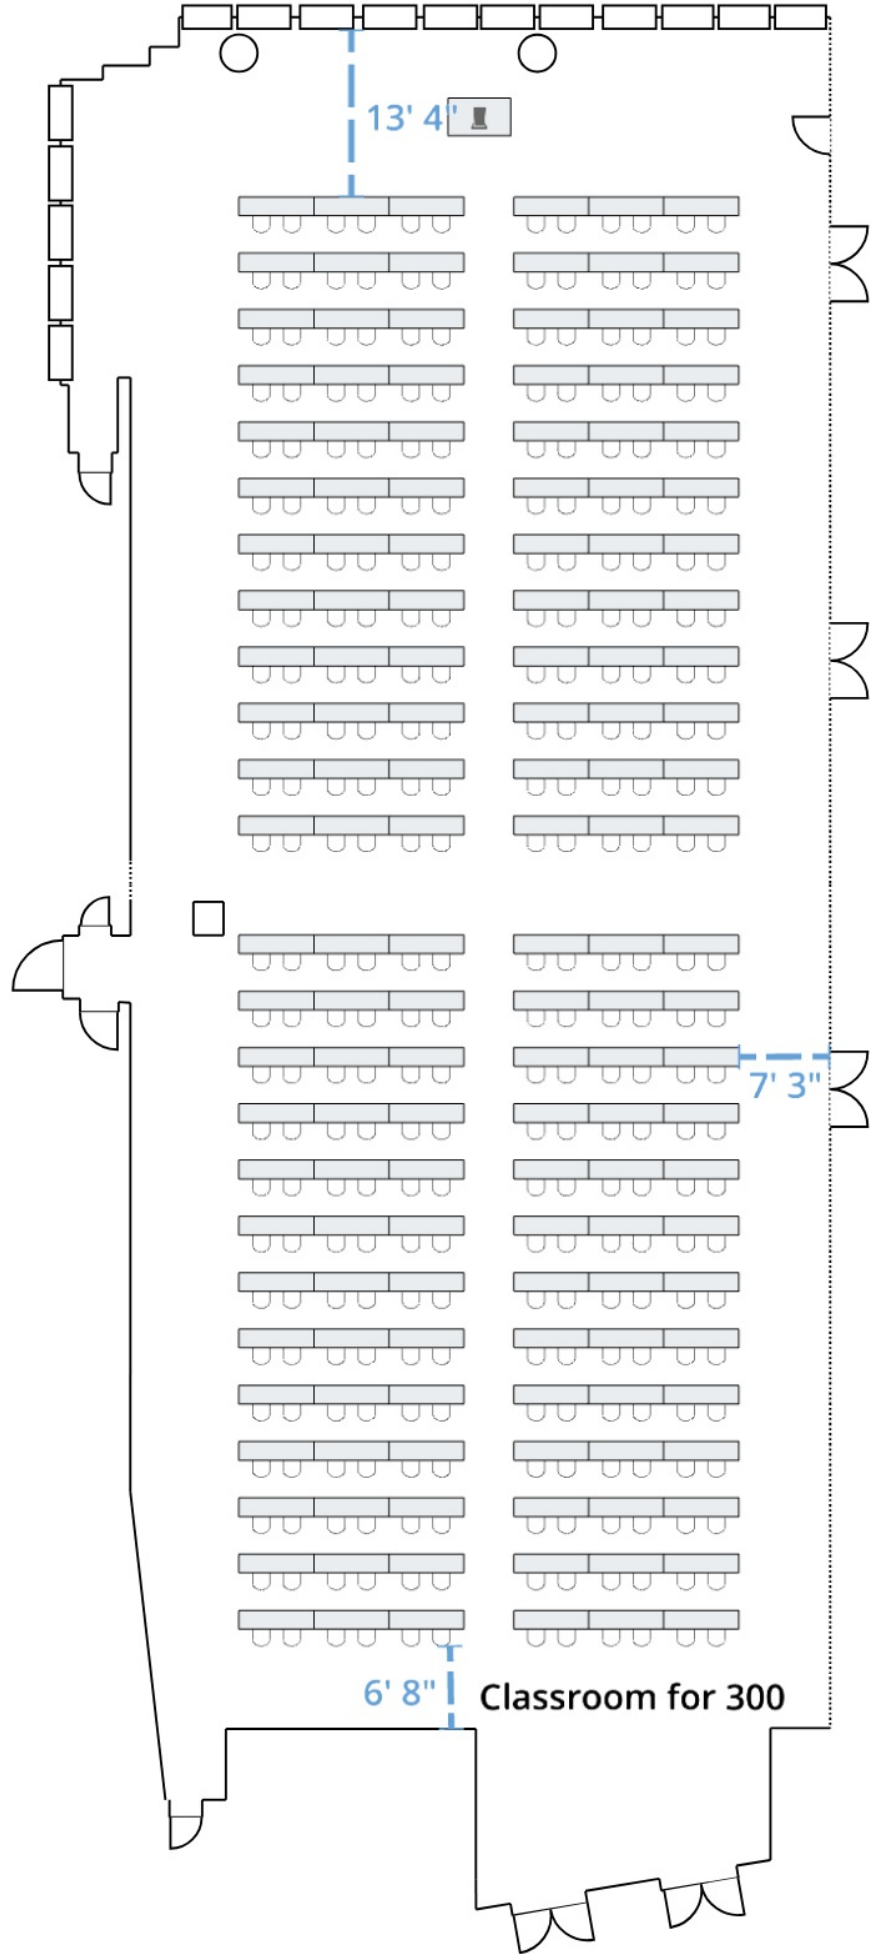

Banquet for 770

Tech

Theater for 1920

10 Feet

Theater for 1000

Theater for 448

1

10 Feet