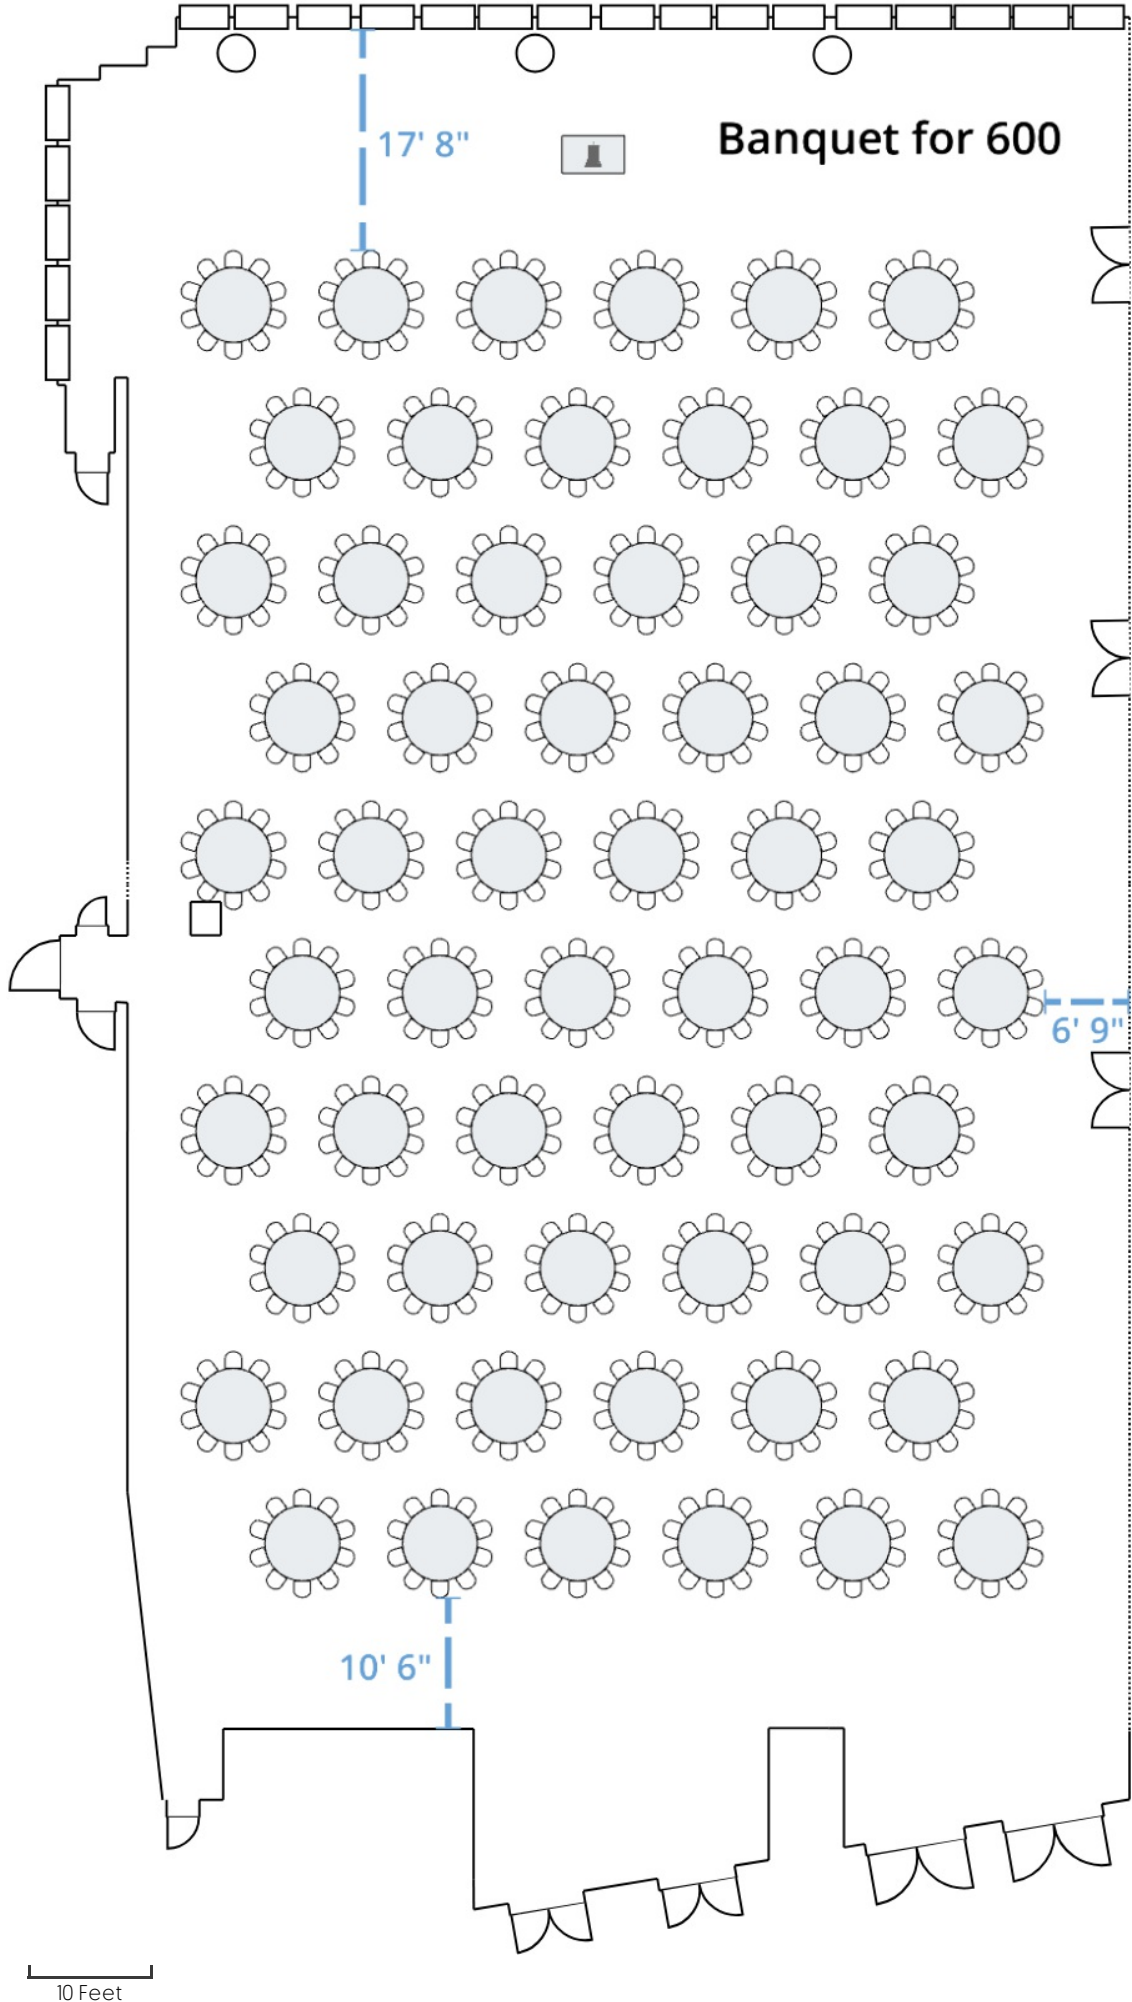

Banquet for 770

Tech

Theater for 1920

10 Feet

Theater for 1000

Theater for 448

1

10 Feet