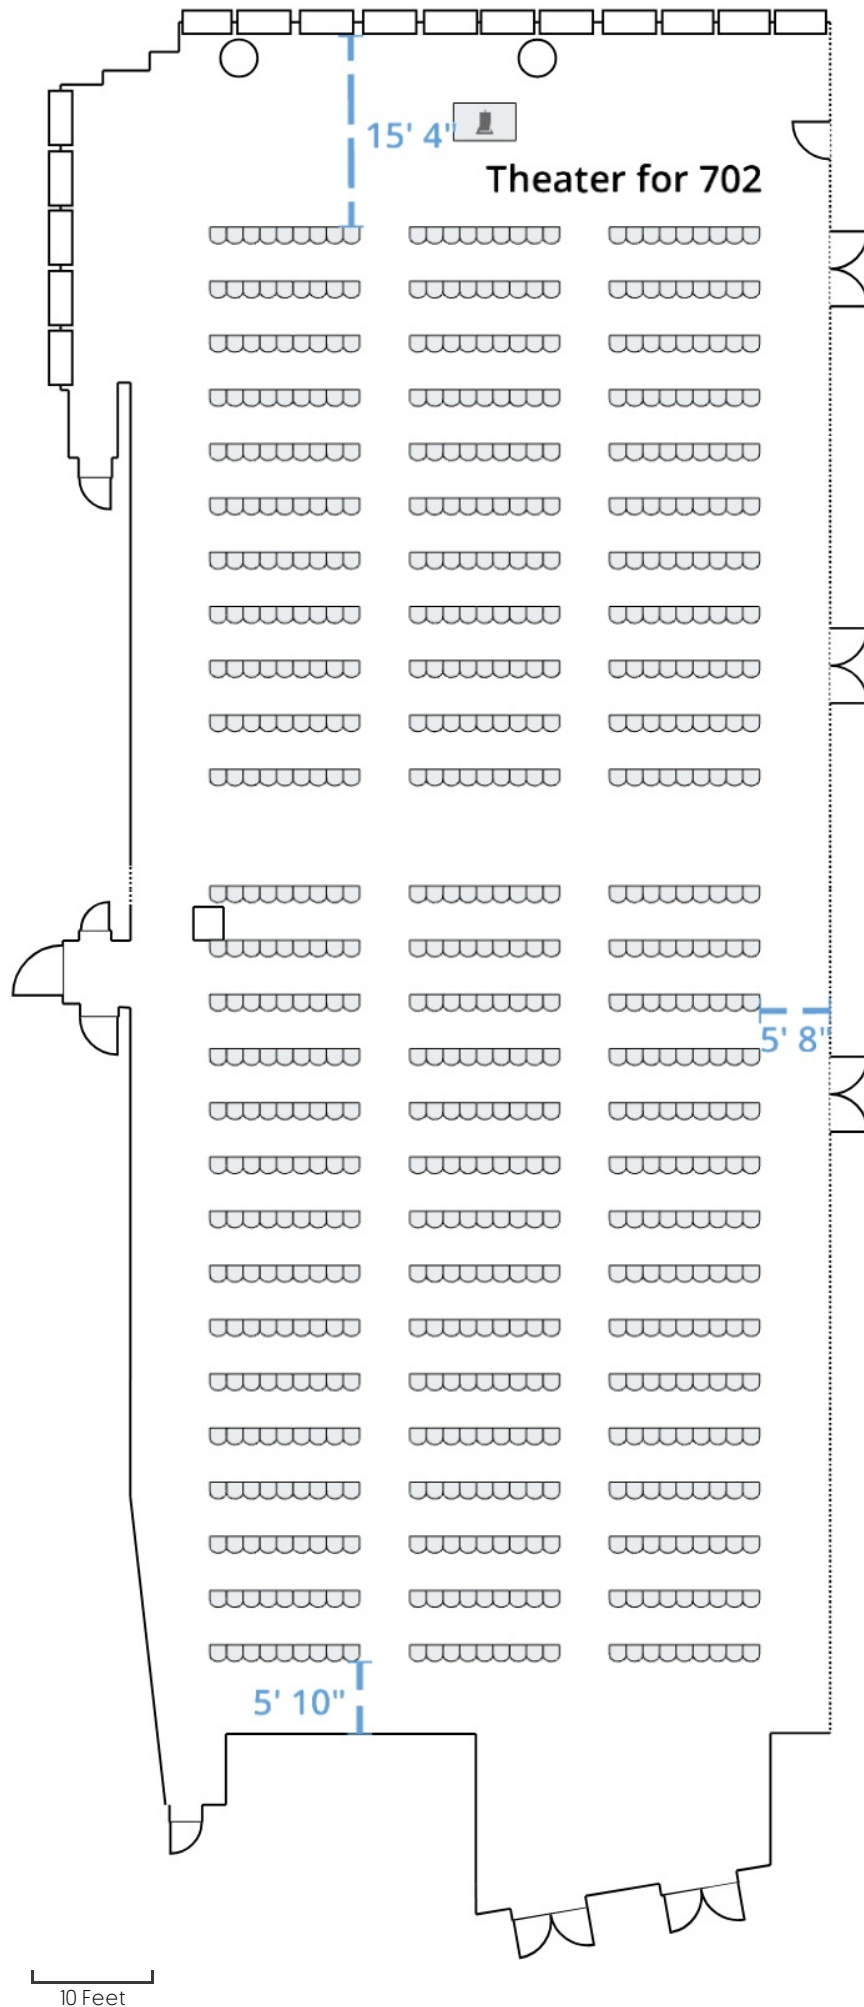

Banquet for 770

Tech

Theater for 1920

10 Feet

Theater for 1000

Theater for 448

1

10 Feet