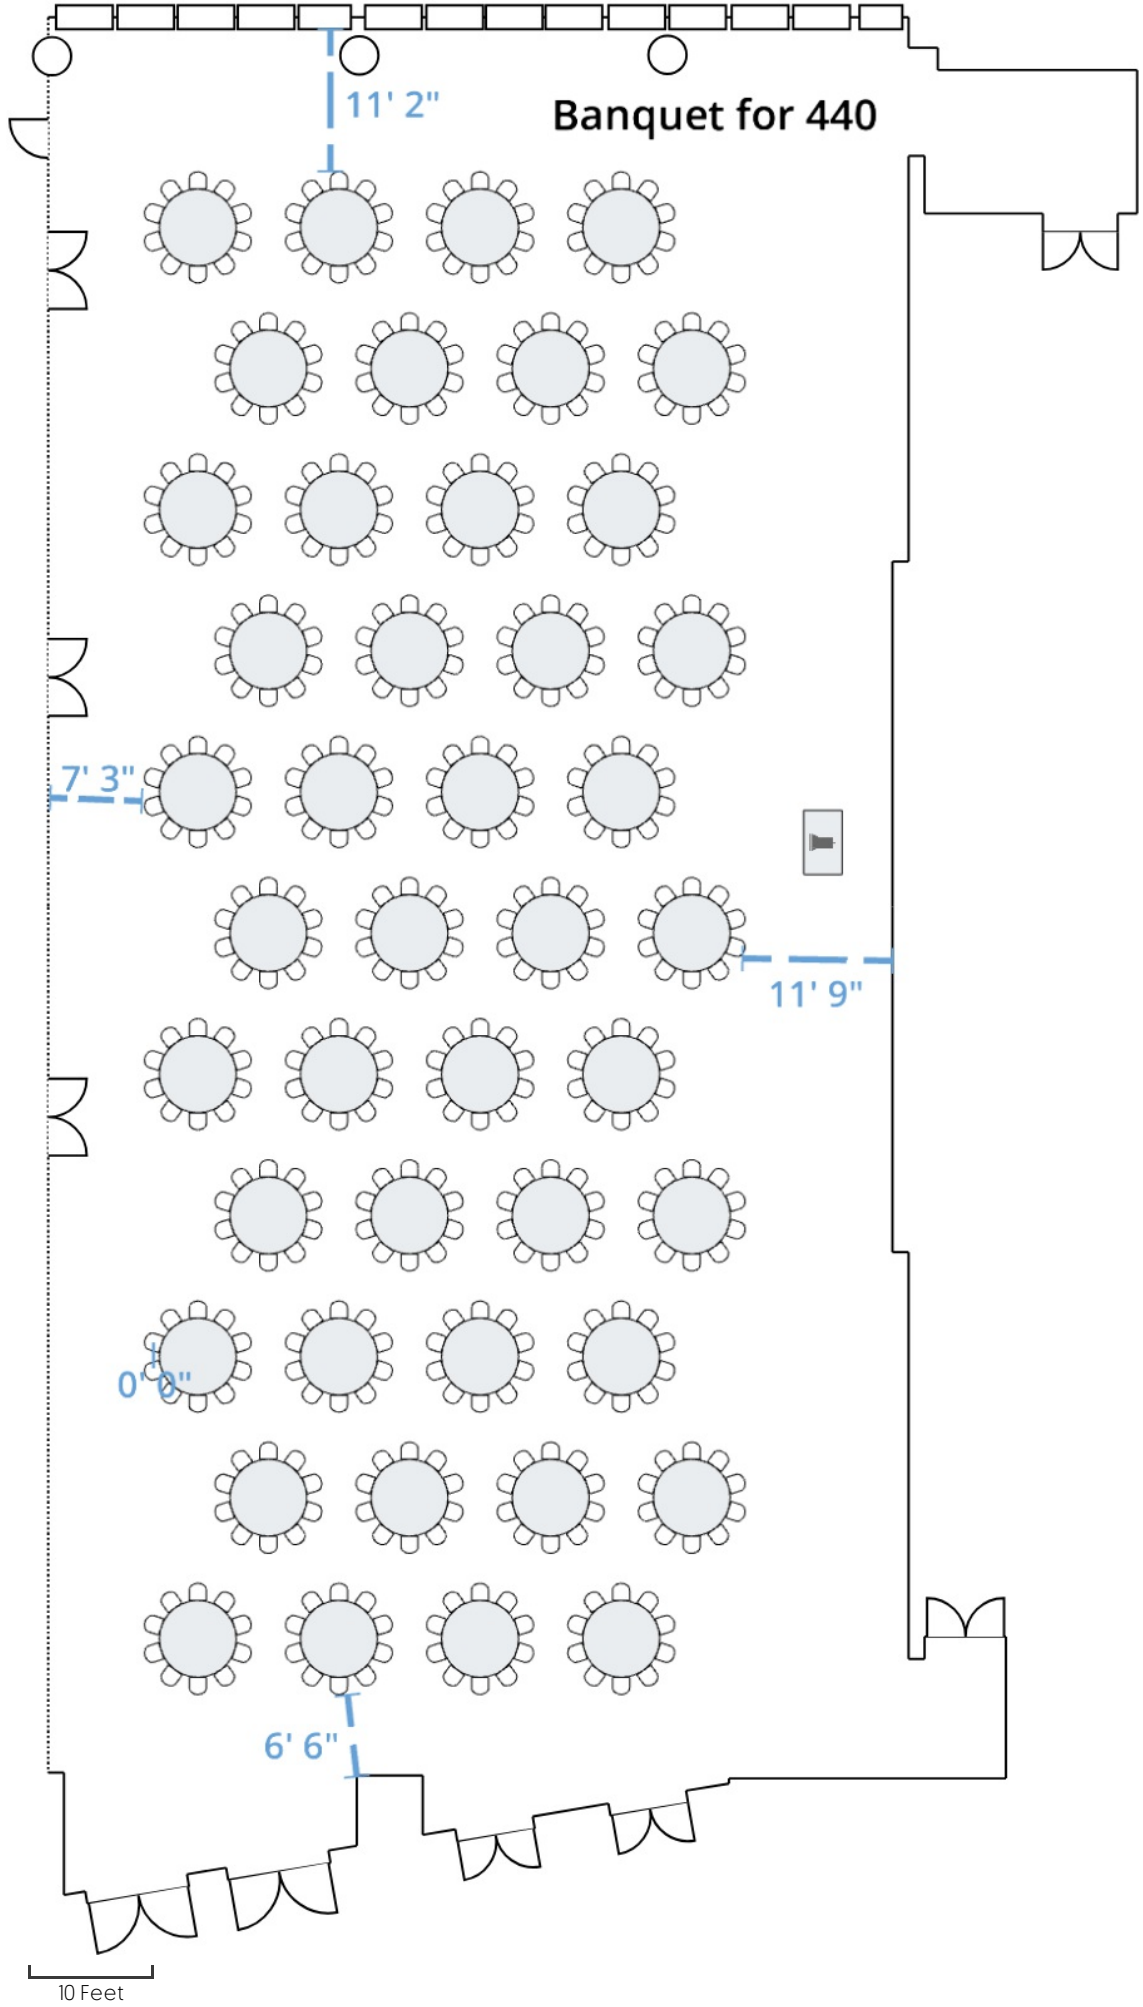

Banquet for 770

Tech

Theater for 1920

10 Feet

Theater for 1000

Theater for 448

1

10 Feet