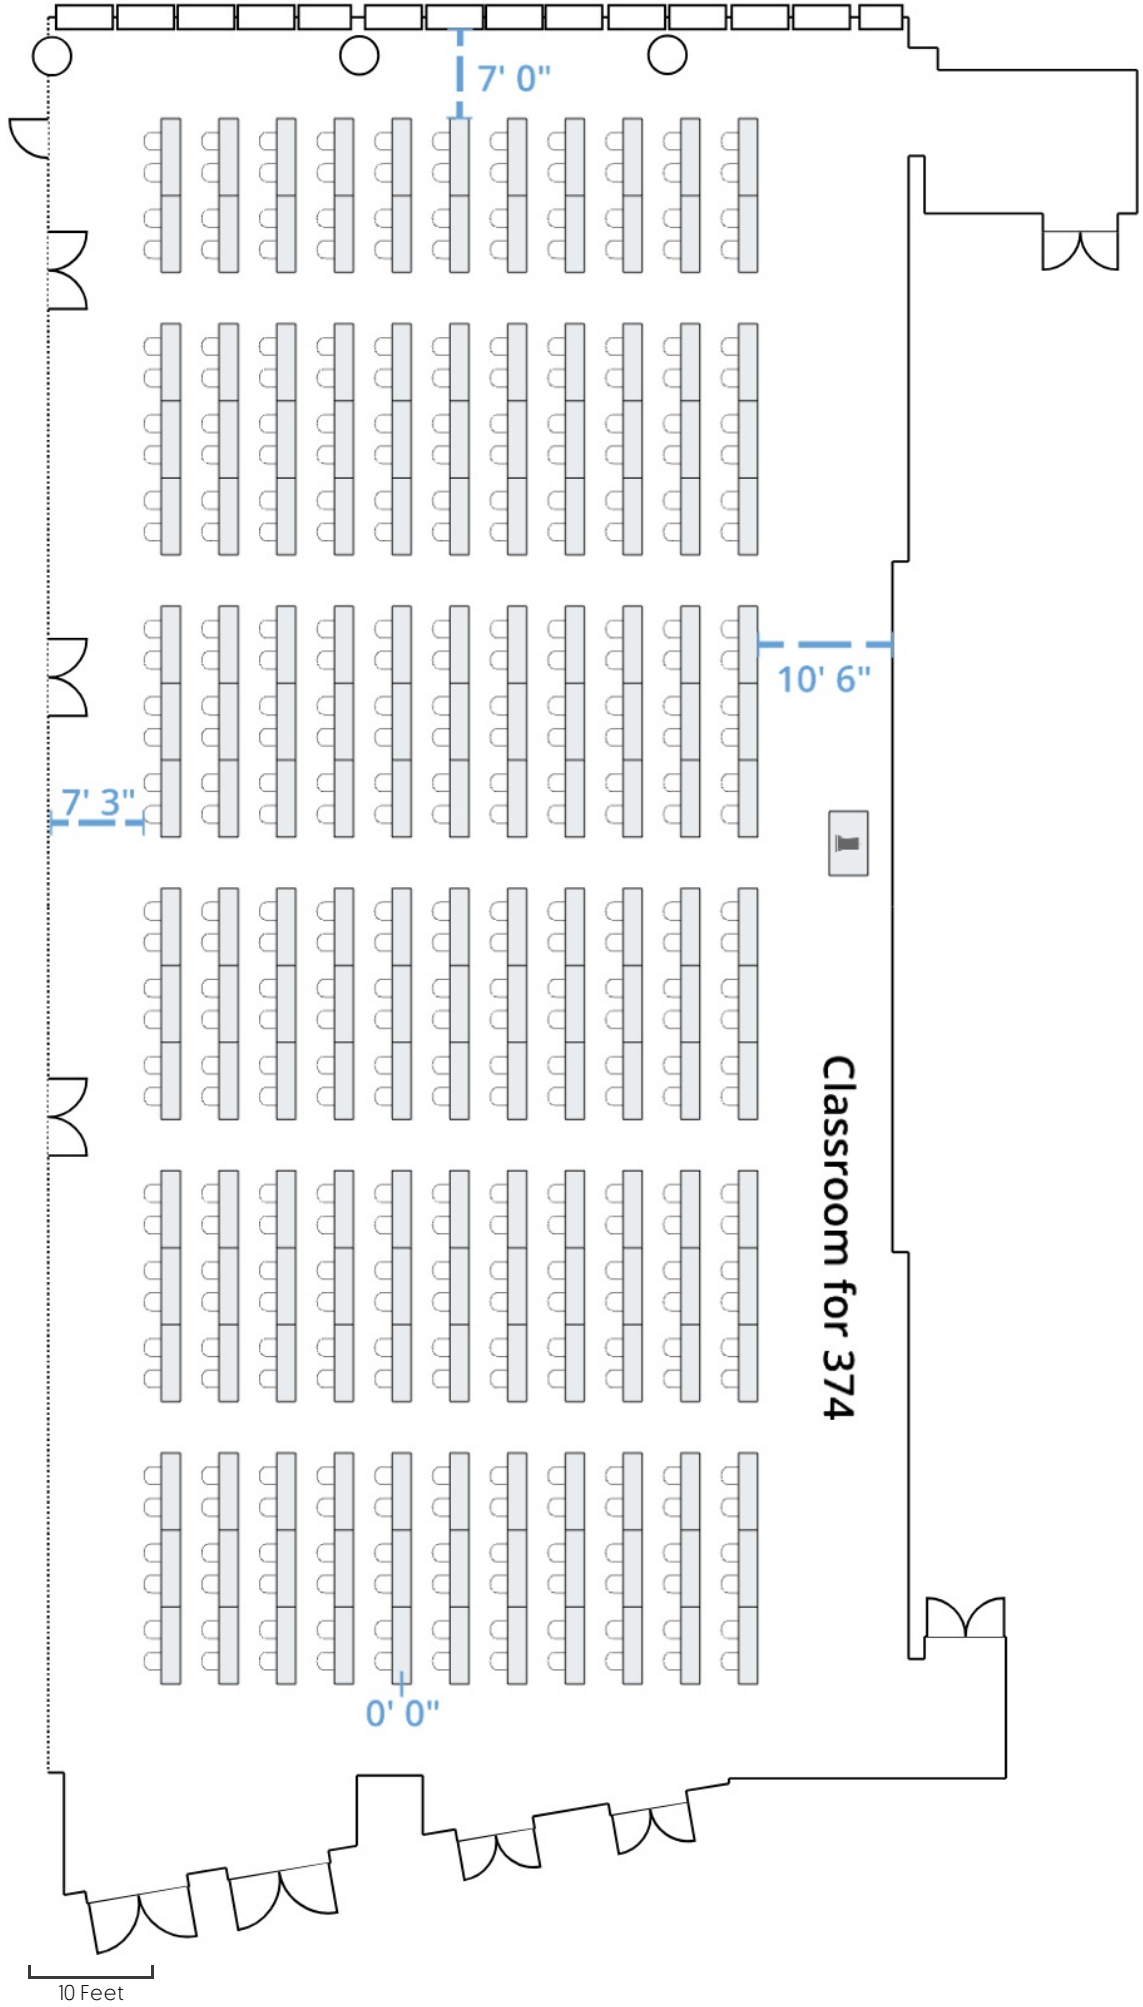

Banquet for 770

Tech

Theater for 1920

10 Feet

Theater for 1000

Theater for 448

1

10 Feet