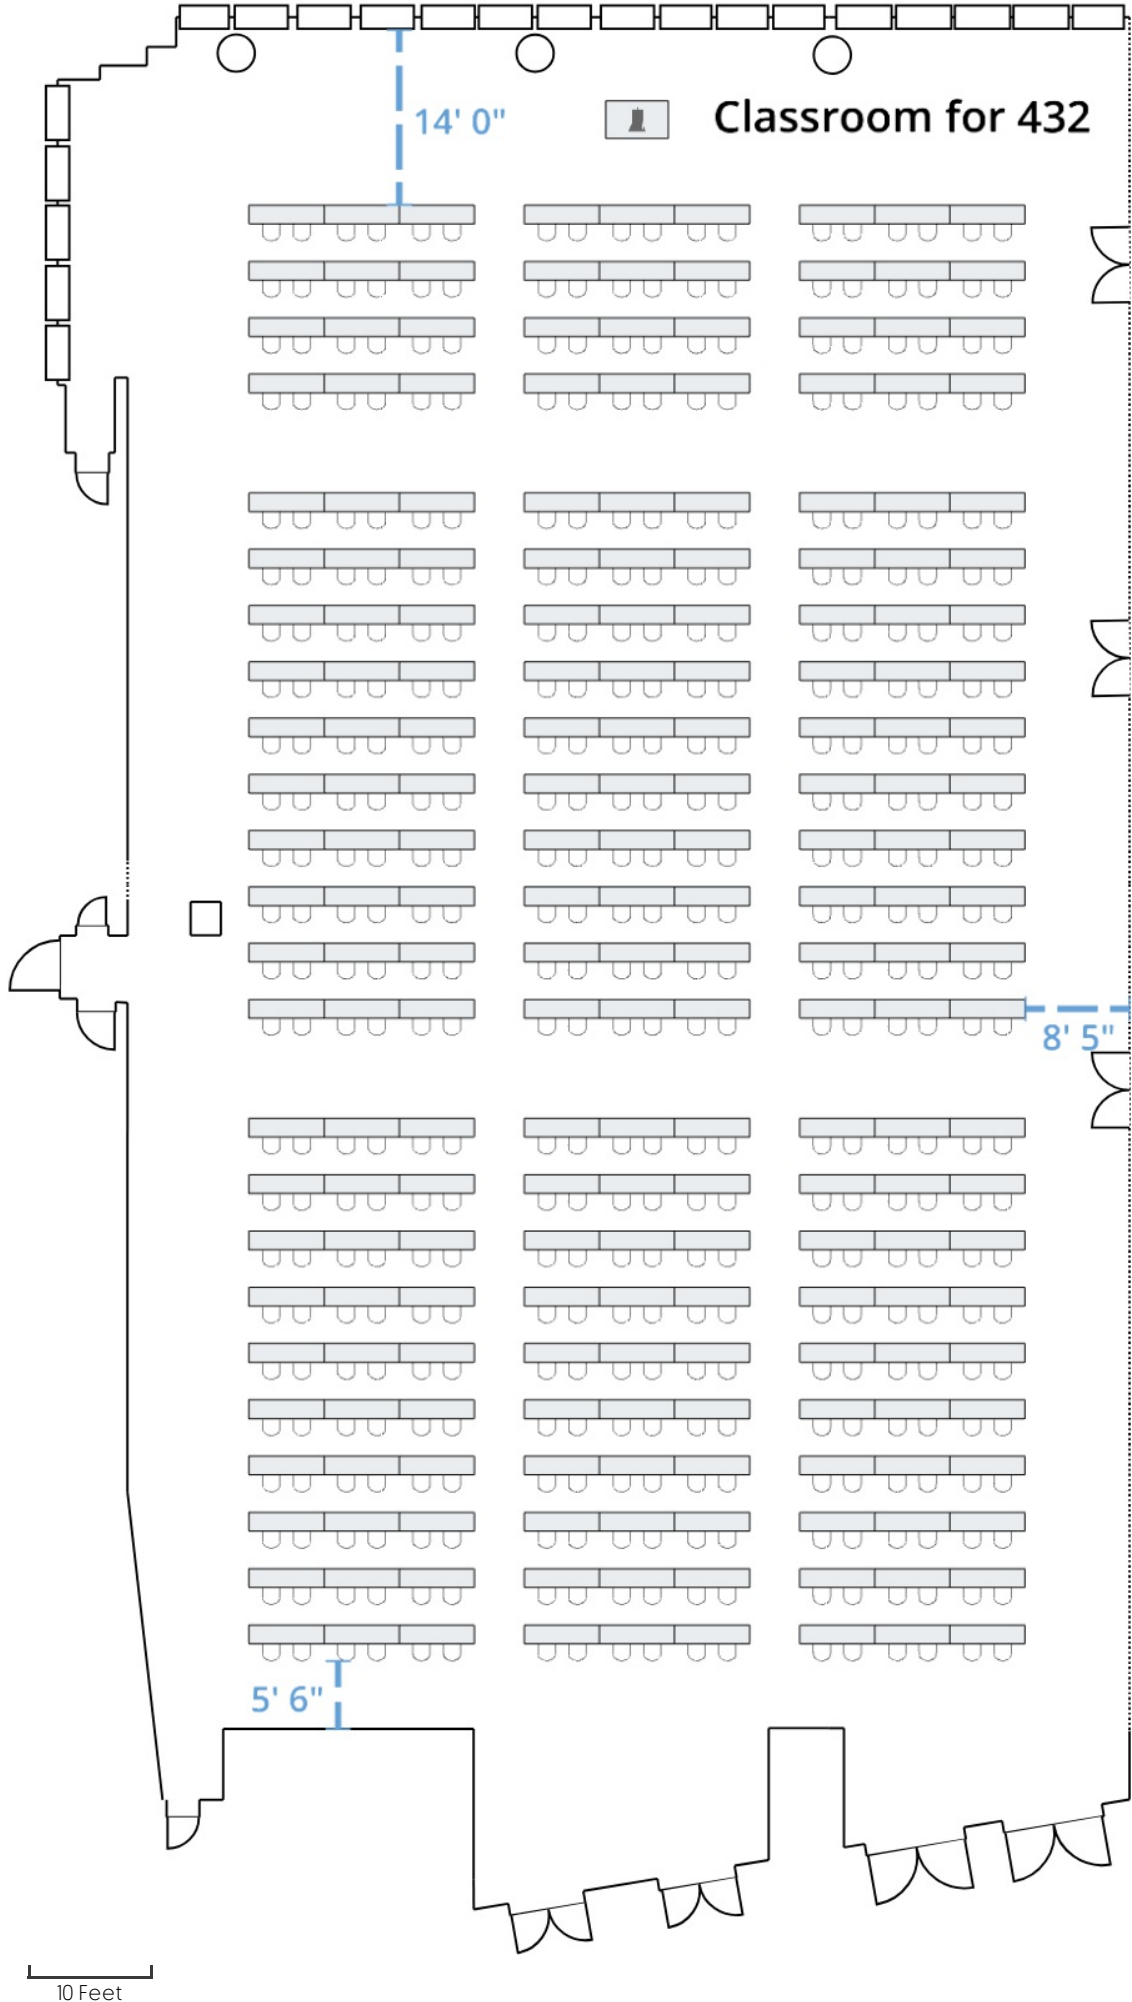

Banquet for 770

Tech

Theater for 1920

10 Feet

Theater for 1000

Theater for 448

1

10 Feet