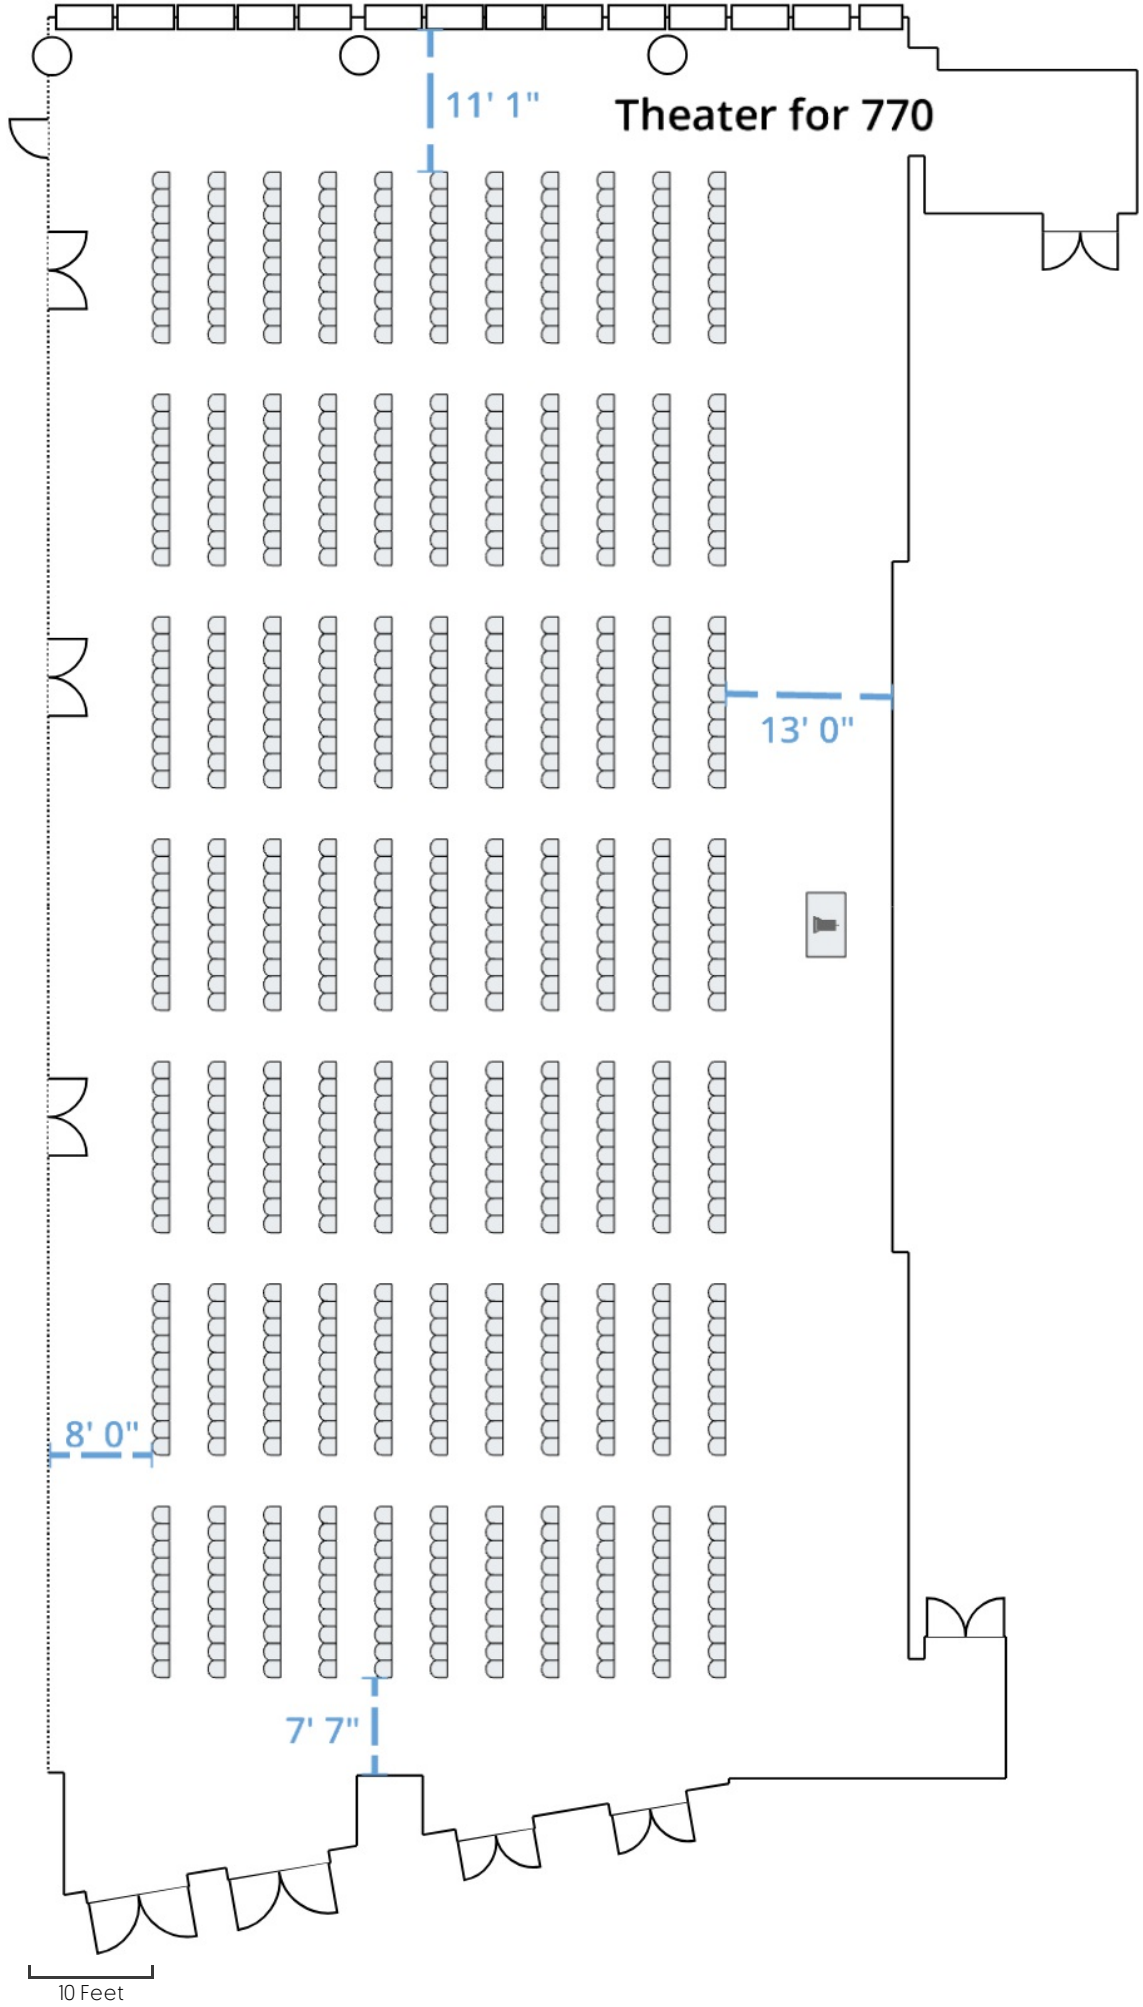

Banquet for 770

Tech

Theater for 1920

10 Feet

Theater for 1000

Theater for 448

1

10 Feet