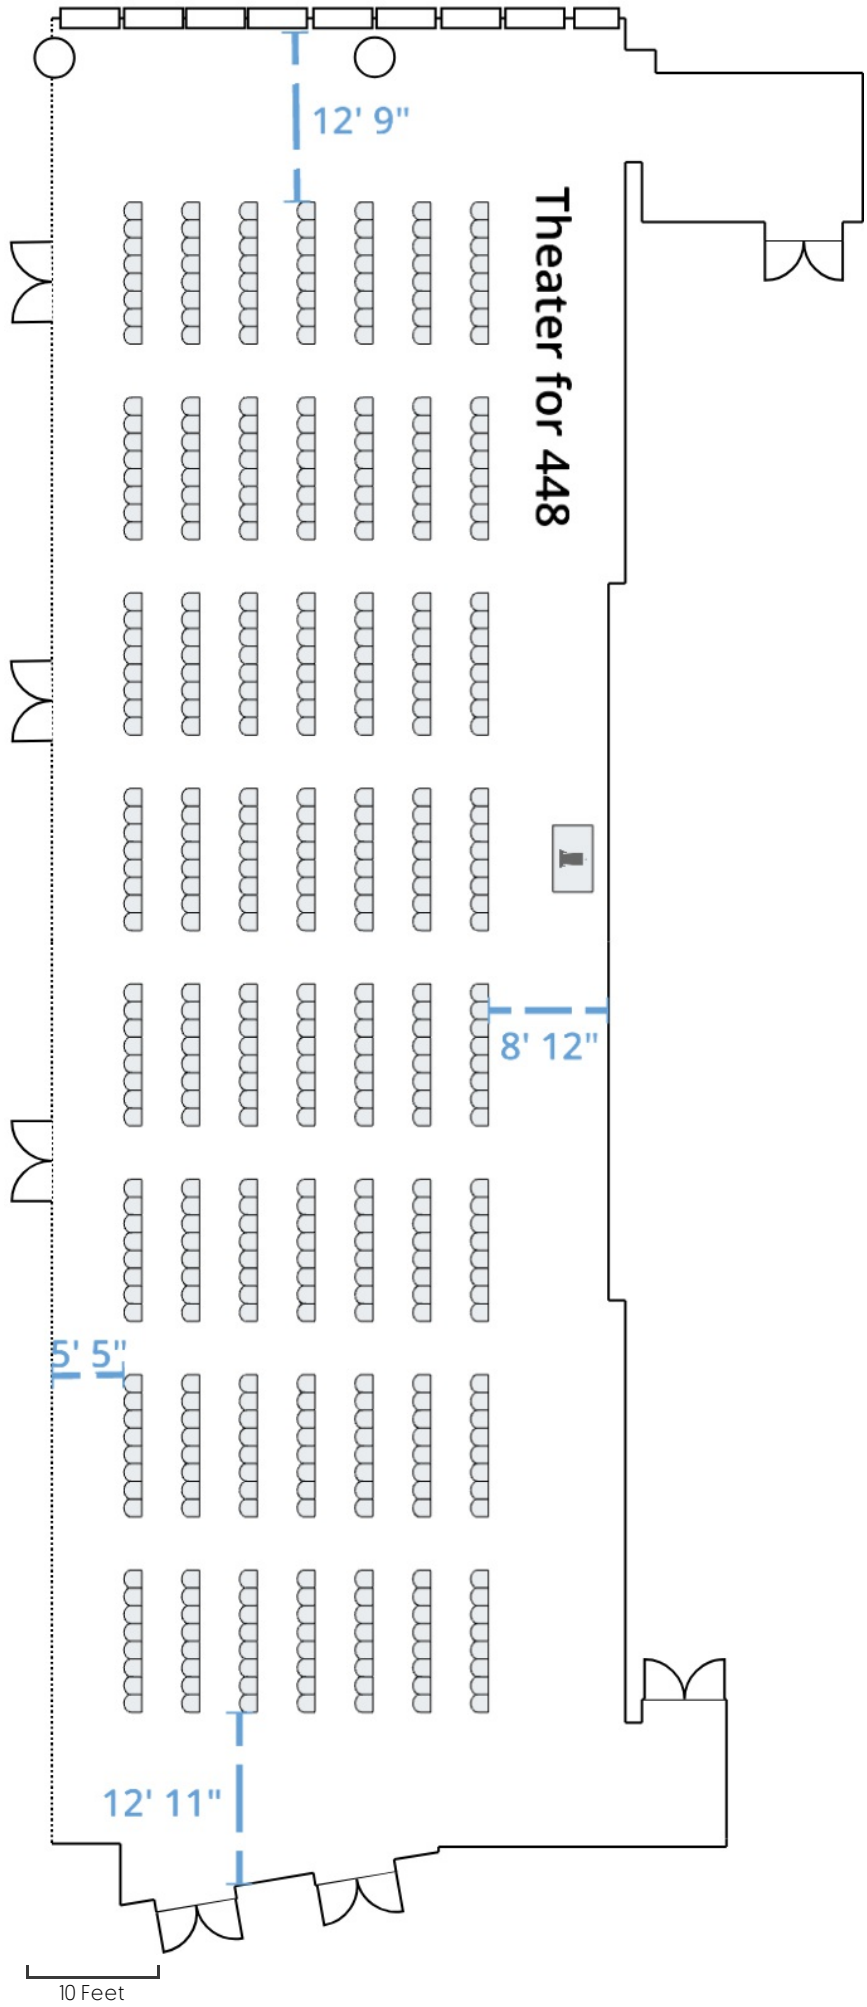

Banquet for 770

Tech

Theater for 1920

10 Feet

Theater for 1000

Theater for 448

1

10 Feet