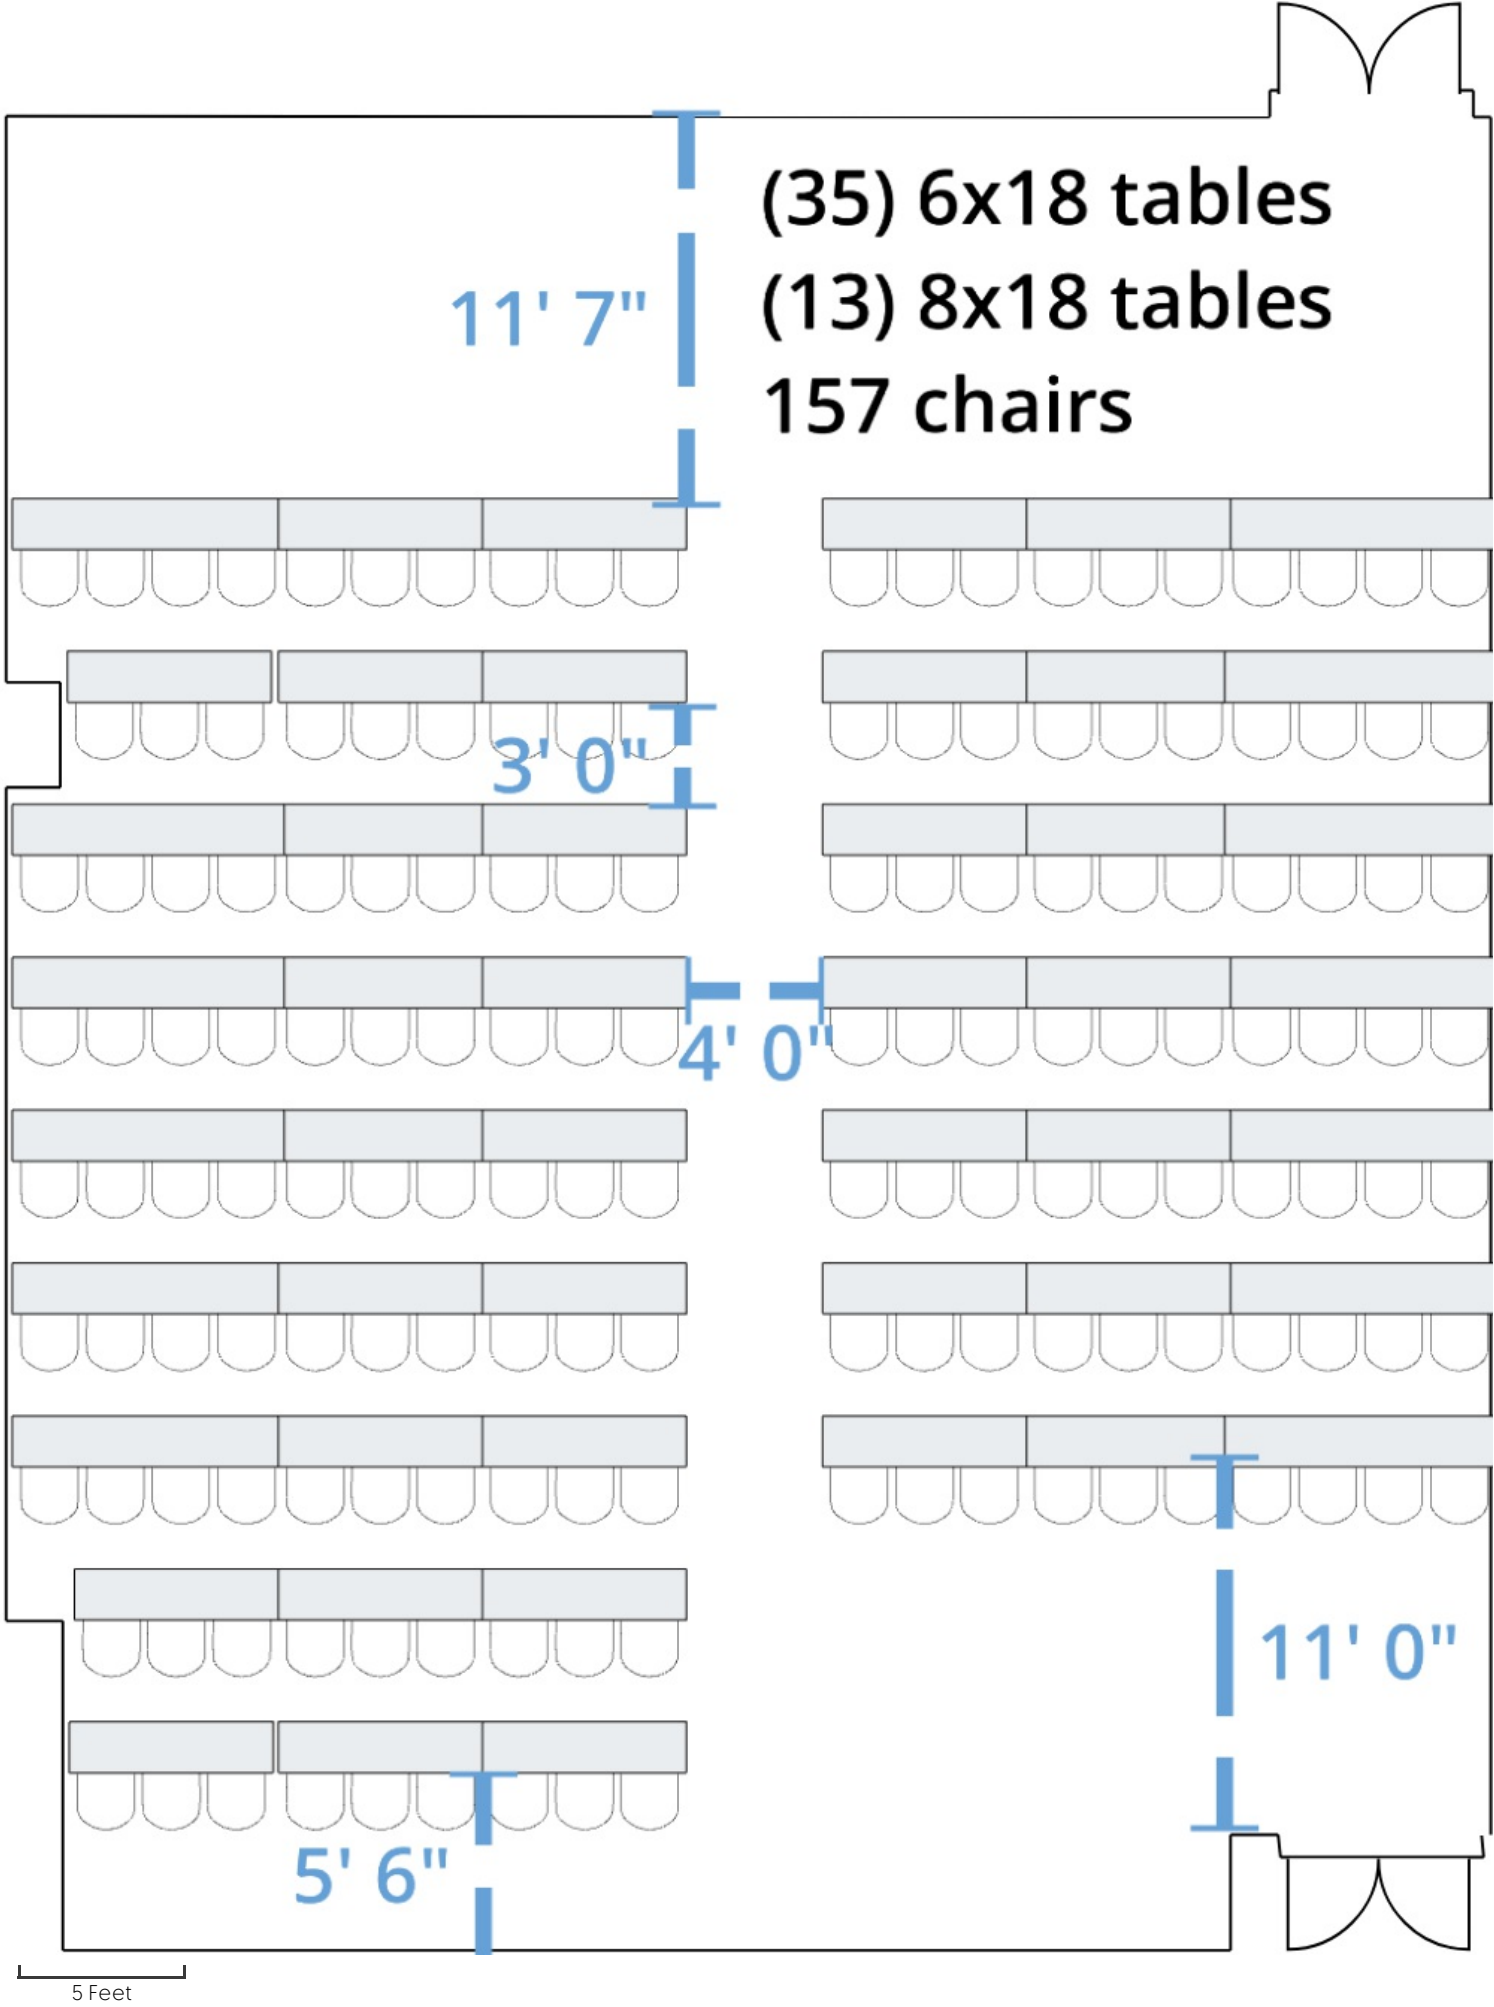

(5) 6x18

39 chairs

7' 5"

4' 0"

2' 12"

2 Feet

284 chairs

11' 6"

4' 0"

3' 0"

6' 2"

3' 2"

5 Feet

284 chairs

11' 6"

4' 0"

3' 0"

6' 2"

3' 2"

5 Feet

17 tables
170 chairs

5 Feet

285 chairs

11' 6"

3' 0"

6' 0"

5 Feet

11' 7"

(20) 6x18 tables
60 chairs

4' 0"

9' 6"

5 Feet