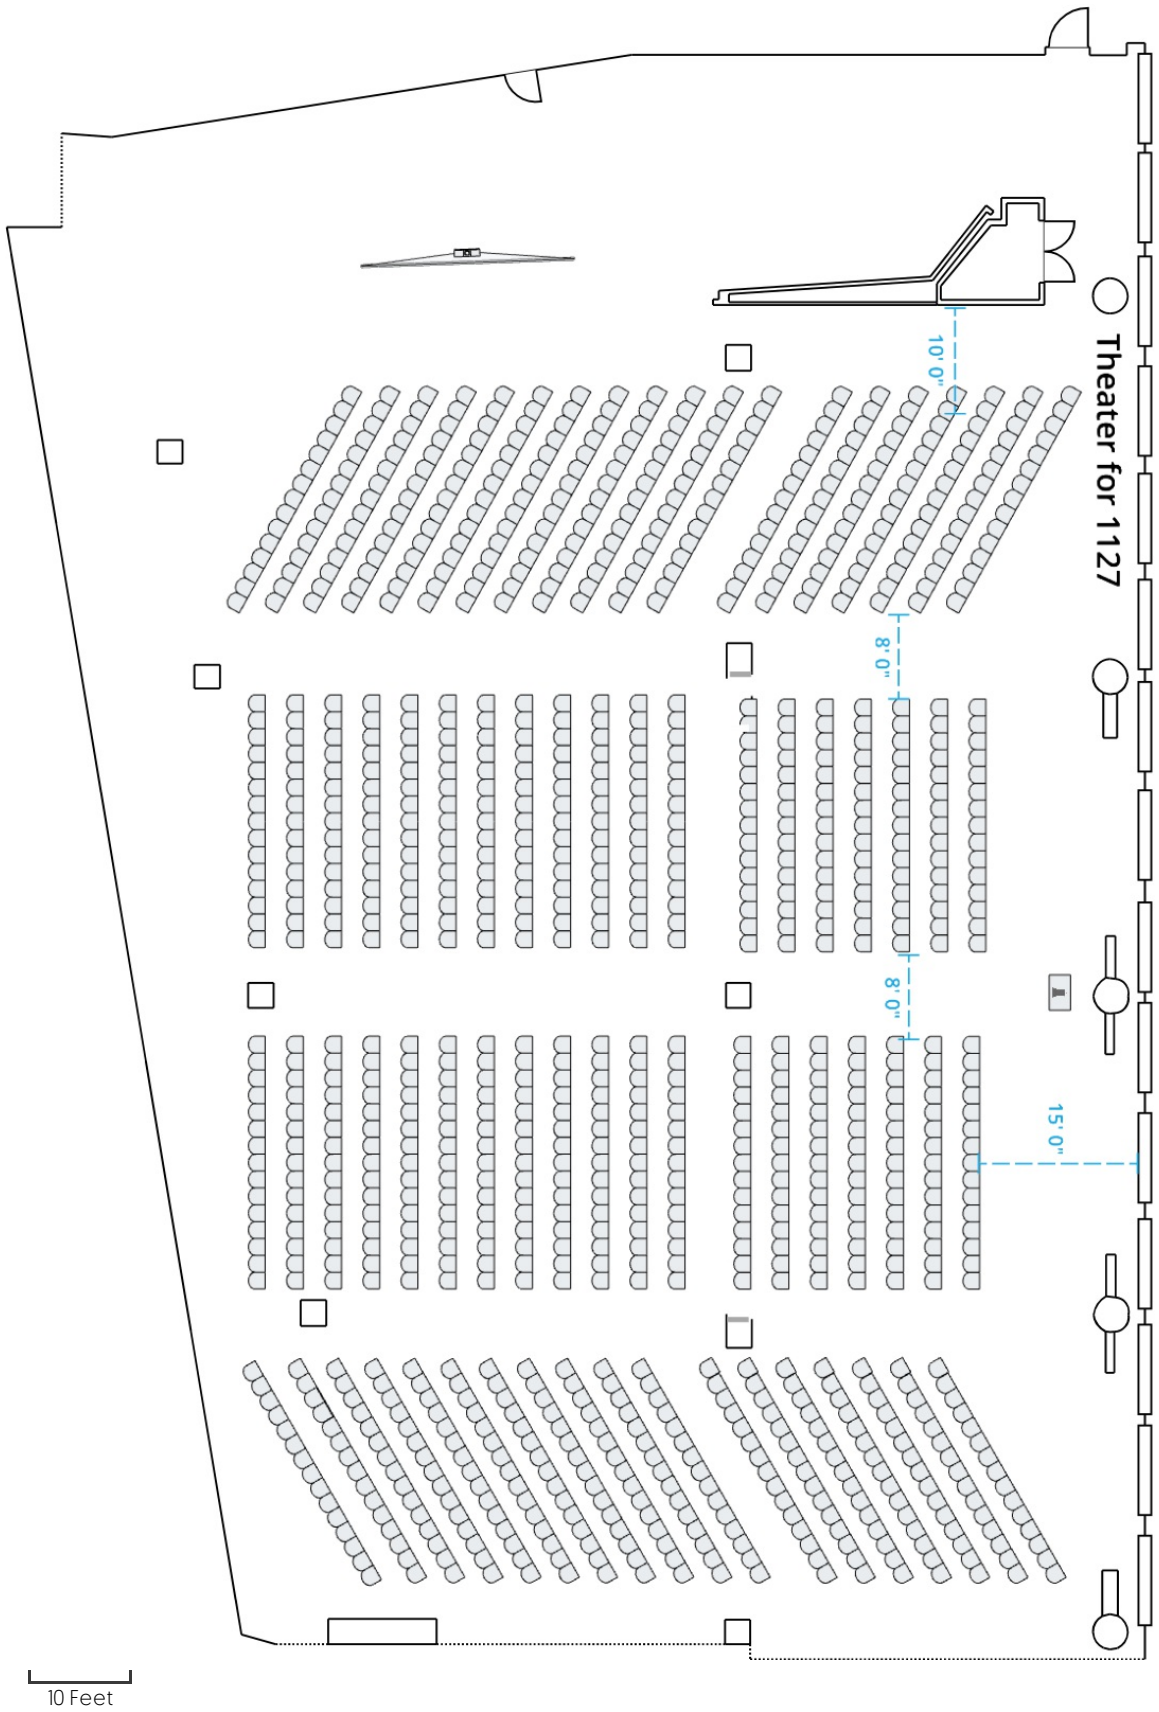

The Loft for New Event space max sets - January 1, 2024 at 12:00 PM

The Loft Theater Facing West for New Event space max sets - January 1, 2024 at 12:00 PM