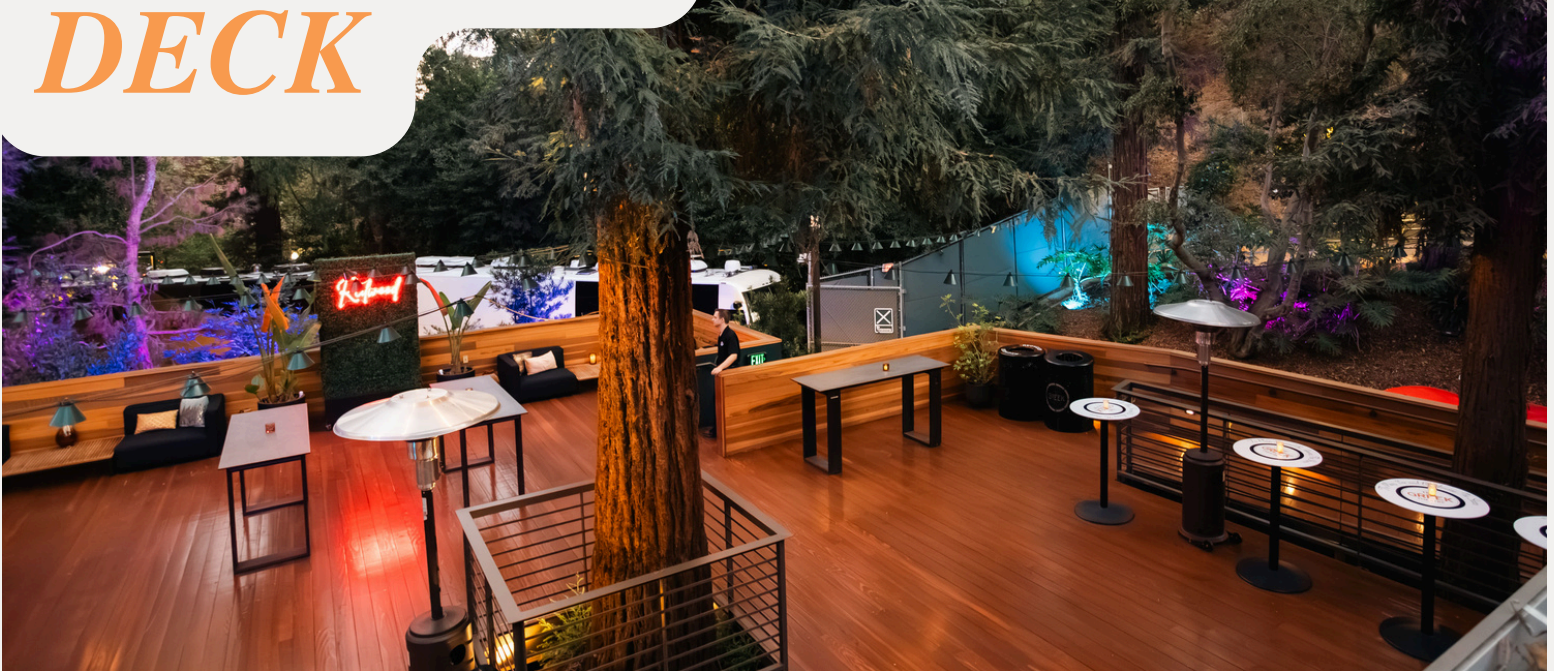

REDWOOD DECK

Capacity

Reception: 170

Seated: 100

Square Footage

1,710 Sq. Ft.

PROPERTY FEATURES:

Outdoor TV

Cocktail tables

Built in Bar

Private Bathrooms

Private Entrance

ABOUT:

The Redwood Deck at the Greek Theatre offers a unique outdoor space that backs up to Artist Drive, providing a private entrance for guests. This inviting area features convenient restrooms and a built-in bar, making it an excellent choice for events and gatherings. With its scenic setting and dedicated amenities, the Redwood Deck creates an ideal atmosphere for memorable occasions.