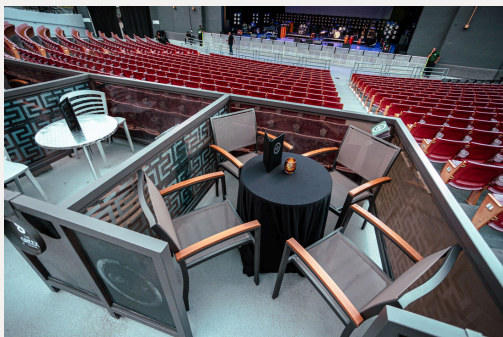

THEATRE

Capacity

Built in seats: 5,719

Box Suites: 20 (4 chairs per box)

Pit: standing or seated

PROPERTY FEATURES:

22 Plush Elite
Seats

Built-in Stadium
Seats

Private Box Seats

Large Restroom
Facility

ABOUT:

The Greek Theatre boasts a stunning capacity of 5,900 overall capacity, complemented by the flexibility of a standing or seated pit area. With 20 private boxes and 22 plush elite seats, this iconic venue offers a premium experience for any event. Perfect for graduations, movie screenings, or seminars, the House Seats provide an unparalleled atmosphere that combines comfort with a breathtaking backdrop. Booking this space for a private event ensures a memorable experience for guests, enhanced by the venue's rich history and exceptional acoustics. Make your next event truly special at the Greek Theatre.