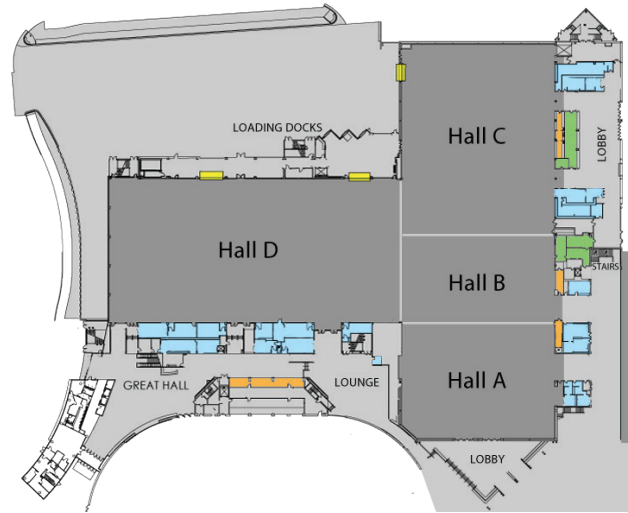

Exhibit Halls

The Peoria Civic Center is the largest exhibition facility in downstate Illinois. The 110,000 square foot Exhibit Hall is the size of two football fields and can be divided into four halls with a ceiling height of 30 feet to the beams. In addition, there is an experienced staff capable of handling everything from technical services to catering.

Room	Floor Space	Room Dimensions	Booth Space (10' x 10')	Theater Capacity (people)	Banquet Capacity (people)	Classroom Capacity (people)
Exhibit Hall A	18,681 sq. ft.	118' 6" x 157' 8"	107 Booths	1,875	900	900
Exhibit Hall B	13,953 sq. ft.	88' x 157' 8"	84 Booths	1,350	700	616
Exhibit Hall C	31,034 sq. ft.	196' 8" x 157' 8"	189 Booths	3,750	1,320	1,680
Exhibit Hall D	45,000 sq. ft.	300' x 150'	273 Booths	3,600	2,100	1,920
Exhibit Halls A & B	32,634 sq. ft.	207' x 157' 8"	191 Booths	3,225	1,600	1,516
Exhibit Halls B & C	44,987 sq. ft.	284' x 157' 8"	273 Booths	5,100	2,020	2,296
Exhibit Halls A - C	63,668 sq. ft.	403' x 157' 8"	380 Booths	6,975	2,920	3,196
Exhibit Halls B, C, D	89,987 sq. ft.		546 Booths	8,700	4,120	4,216
Exhibit Halls A - D	108,668 sq. ft.		653 Booths	10,575	5,020	5,116