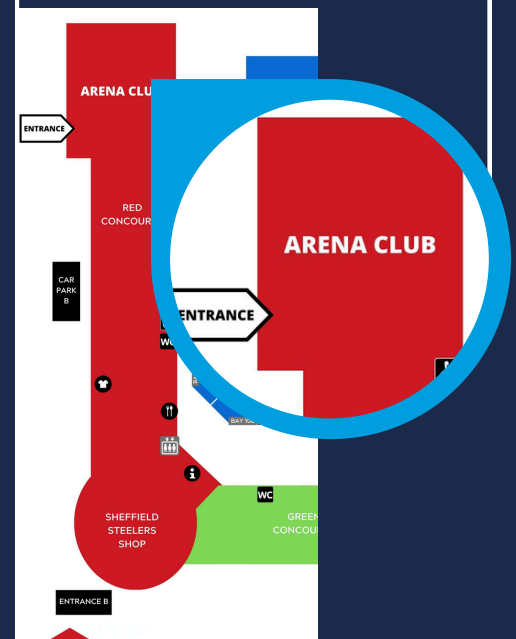

## What's Included?

-  Beat the queues with access to the venue via our arena club entrance!
-  Superstar hospitality experience lanyard
-  Prime view seat
-  Arrival drink & drink voucher
-  Chef's delicious choice of food
-  Private bar facilities
-  Opportunity to pre-order drinks on arrival, during the interval and post-show
-  Private toilet facilities

## Arrival

Please make your way externally, to the **RED CONCOURSE** doors, opposite the Supertram stop.

**DO NOT** join any of the queues on the concourses.

The Arena Club entrance has an illuminated sign above the doors.