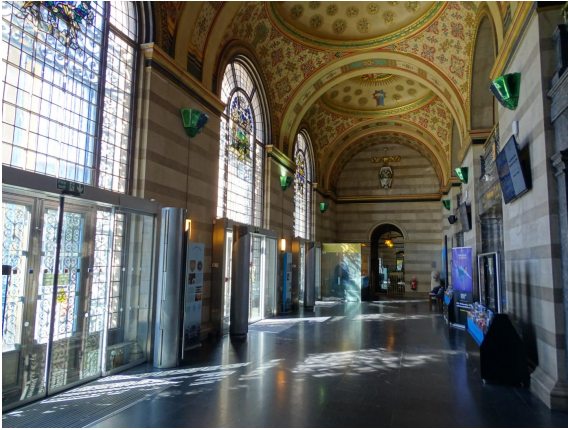

You will then enter at the back of City Hall

Dependant on which hall your show is in

You can then either take the ramp up towards the Main Entrance (Oval Hall Shows)

Enter at the back via the Stage Door Entrance (Memorial Hall)

Or enter through the Side Entrance (Ballroom shows)

Each entrance point has disabled access

Getting in via Taxi

Taxi drop of to -

Sheffield City Hall, Barkers Pool, Sheffield, S1 2JA

Access the venue through the necessary entrance (above)

Inside Sheffield City Hall

Once through the doors you will either be in our main foyer (Oval), Ballroom foyer (Ballroom) or Memorial Hall Entrance.

Main Foyer -
Ramps and Lifts

Memorial Entrance
Ground floor level