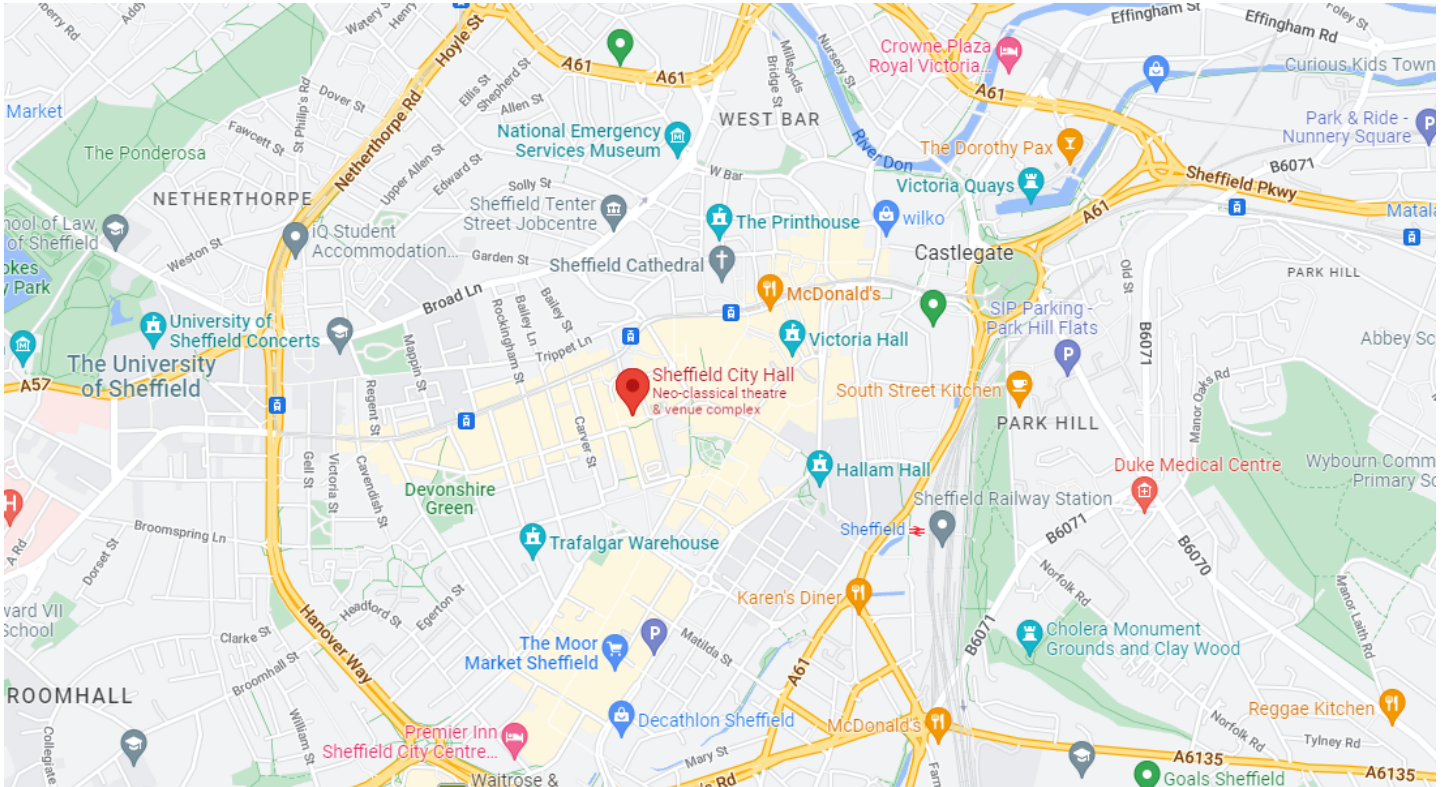

A VISUAL GUIDE TO SHEFFIELD CITY HALL

Sheffield City Hall is located in Sheffield City Centre.

Our address is Sheffield City Hall, Barkers Pool, Sheffield, S1 2JA

GETTING TO SHEFFIELD CITY HALL

Train

If you are traveling to us via Train the nearest station is **Sheffield Station**.

By Bus

If you are traveling to us via Bus the City Hall lies on several bus routes, our nearest stop is CH1.

ARRIVAL GUIDE

Getting in via Train

After arriving at Sheffield Train Station we suggest either getting a Taxi to the venue (above address).

Or getting on the tram (Blue or Yellow Line) and following the next steps below.

Getting in via the Tram stop/Car

When you arrive at the **City Hall** stop, exit the tram and continue down **West Street**, then turn onto **Holly Street**

You will then enter at the back of City Hall

Dependant on which hall your show is in

You can then either take the ramp up towards the Main Entrance (Oval Hall Shows)

Enter at the back via the Stage Door Entrance (Memorial Hall)