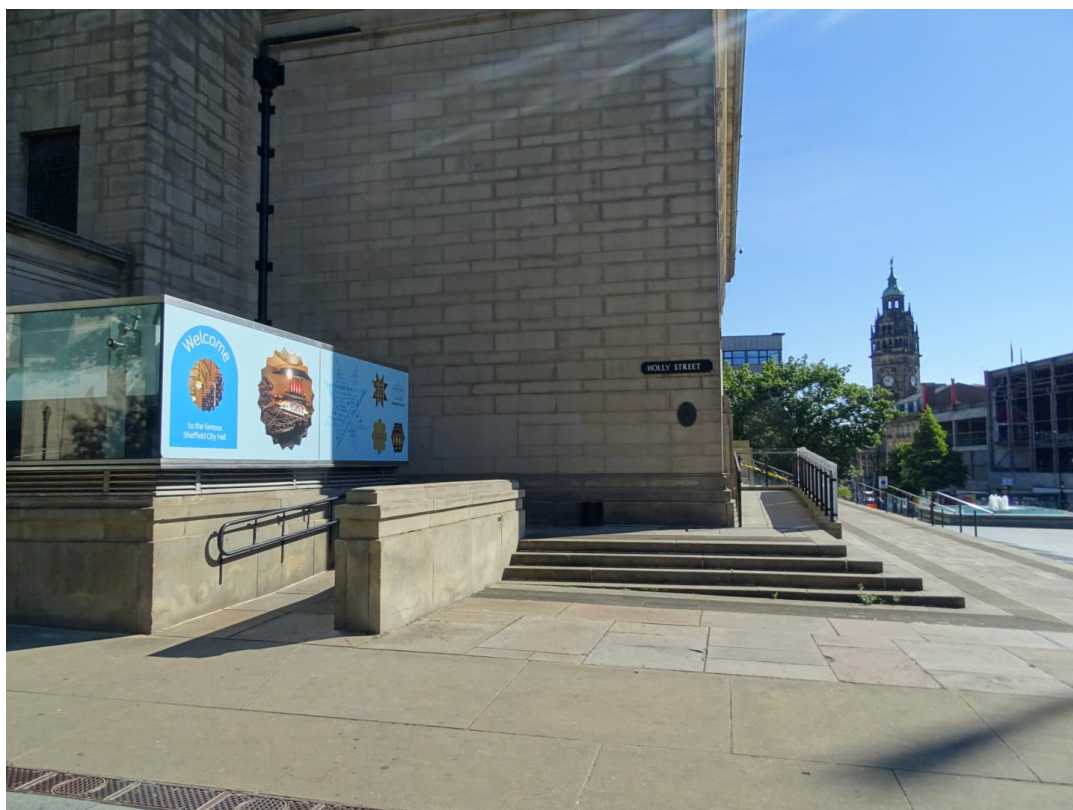

A VISUAL GUIDE TO SHEFFIELD CITY HALL

Sheffield City Hall is located in Sheffield City Centre.

Our address is Sheffield City Hall, Barkers Pool, Sheffield, S1 2JA

GETTING TO SHEFFIELD CITY HALL

Train

If you are traveling to us via Train the nearest station is **Sheffield Station**.

Or getting on the tram (Blue or Yellow Line) and following the next steps below.

Getting in via the Tram stop/Car

When you arrive at the **City Hall** stop, exit the tram and continue down **West Street**, then turn onto **Holly Street**

You will then enter at the back of City Hall

Dependant on which hall your show is in

You can then either take the ramp up towards the Main Entrance (Oval Hall Shows)

Enter at the back via the Stage Door Entrance (Memorial Hall)