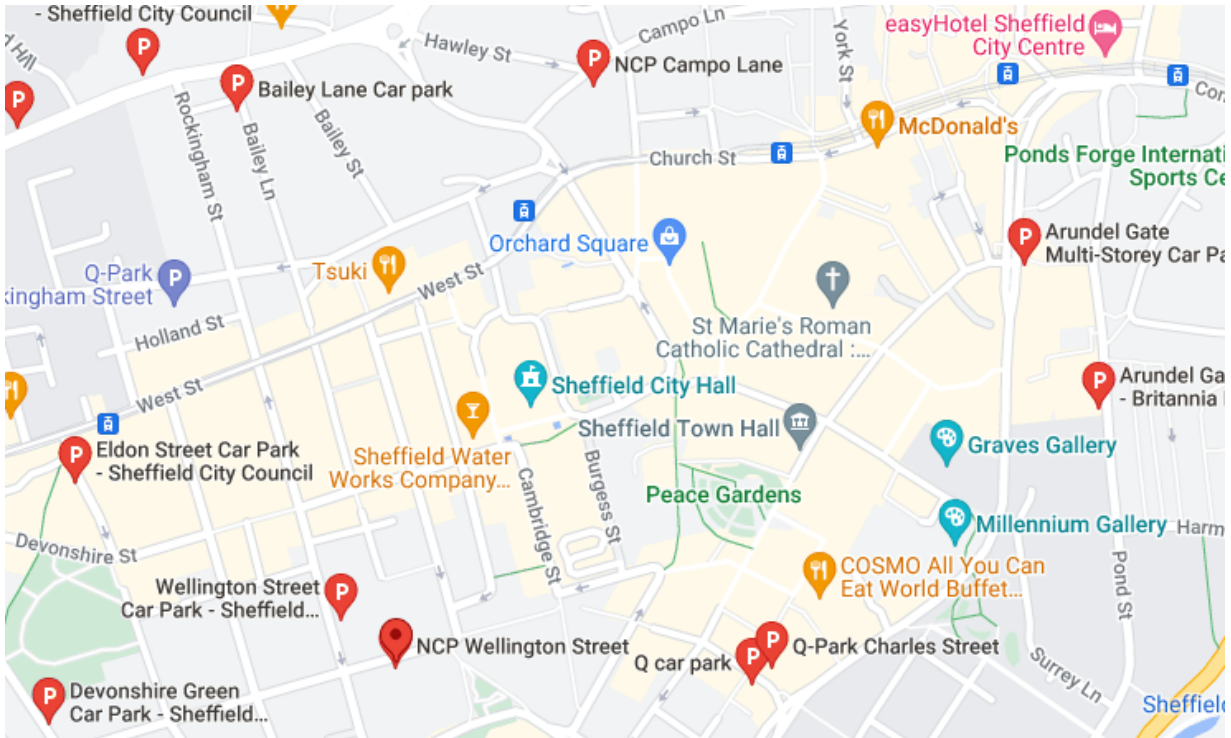

A VISUAL GUIDE TO SHEFFIELD CITY HALL

Sheffield City Hall is located in Sheffield City Centre.

Our address is Sheffield City Hall, Barkers Pool, Sheffield, S1 2JA

GETTING TO SHEFFIELD CITY HALL

Train

If you are traveling to us via Train the nearest station is **Sheffield Station**.

By Bus

If you are traveling to us via Bus the City Hall lies on several bus routes, our nearest stop is CH1.

ARRIVAL GUIDE

Getting in via Train

After arriving at Sheffield Train Station we suggest either getting a Taxi to the venue (above address).

Or getting on the tram (Blue or Yellow Line) and following the next steps below.

Getting in via the Tram stop/Car

When you arrive at the **City Hall** stop, exit the tram and continue down **West Street**, then turn onto **Holly Street**

You will then enter at the back of City Hall

Dependant on which hall your show is in

You can then either take the ramp up towards the Main Entrance (Oval Hall Shows)

Enter at the back via the Stage Door Entrance (Memorial Hall)