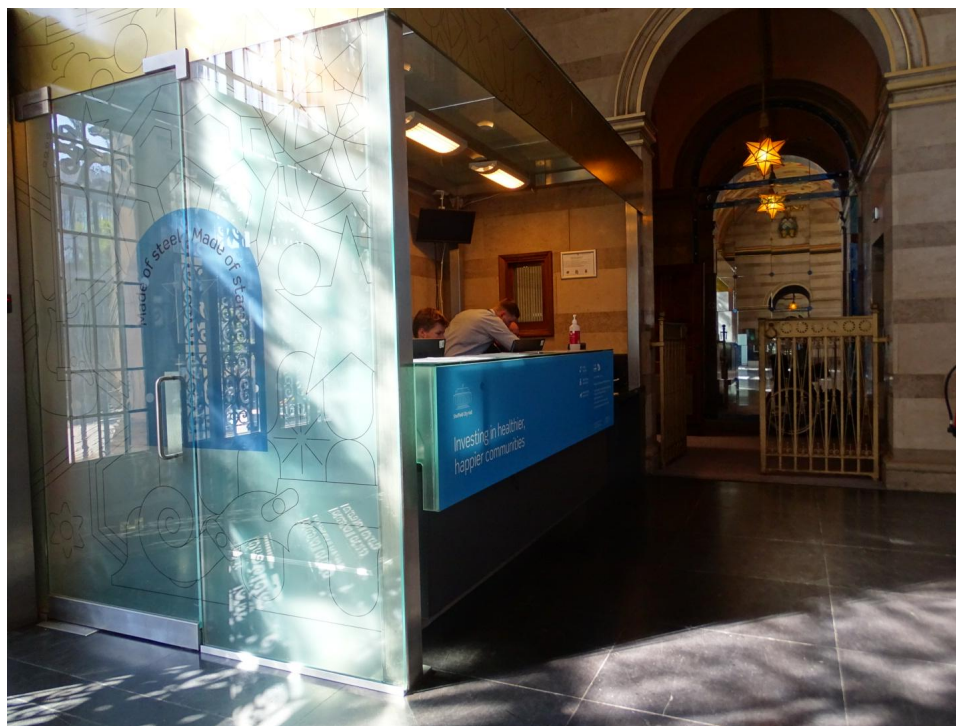

We also have a main box office counter located in the main foyer. If you need help finding the desk please ask a steward.