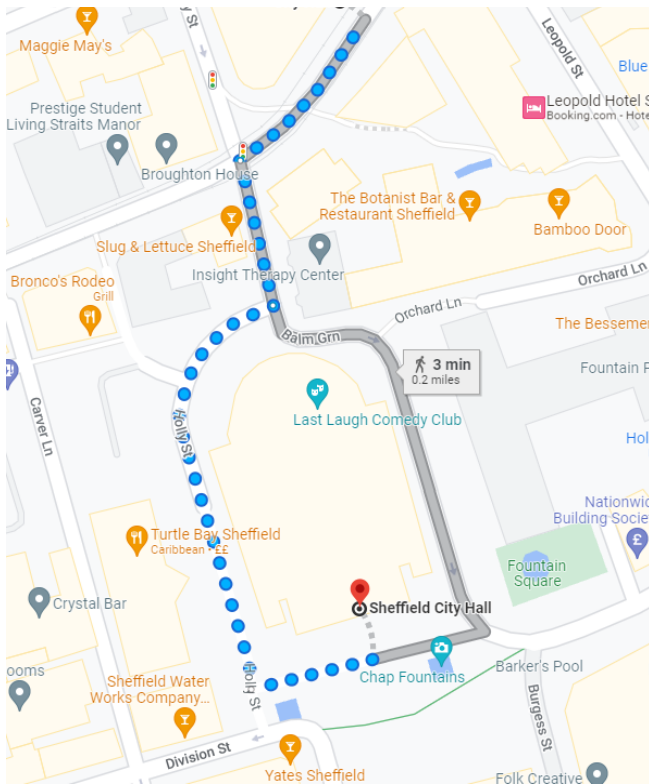

A VISUAL GUIDE TO SHEFFIELD CITY HALL

Sheffield City Hall is located in Sheffield City Centre.

Our address is Sheffield City Hall, Barkers Pool, Sheffield, S1 2JA

GETTING TO SHEFFIELD CITY HALL

Train

If you are traveling to us via Train the nearest station is **Sheffield Station**.

By Bus

If you are traveling to us via Bus the City Hall lies on several bus routes, our nearest stop is CH1.

ARRIVAL GUIDE

Getting in via Train

After arriving at Sheffield Train Station we suggest either getting a Taxi to the venue (above address).

Or getting on the tram (Blue or Yellow Line) and following the next steps below.

Getting in via the Tram stop/Car

When you arrive at the **City Hall** stop, exit the tram and continue down **West Street**, then turn onto **Holly Street**

You will then enter at the back of City Hall

Dependant on which hall your show is in

You can then either take the ramp up towards the Main Entrance (Oval Hall Shows)

Enter at the back via the Stage Door Entrance (Memorial Hall)