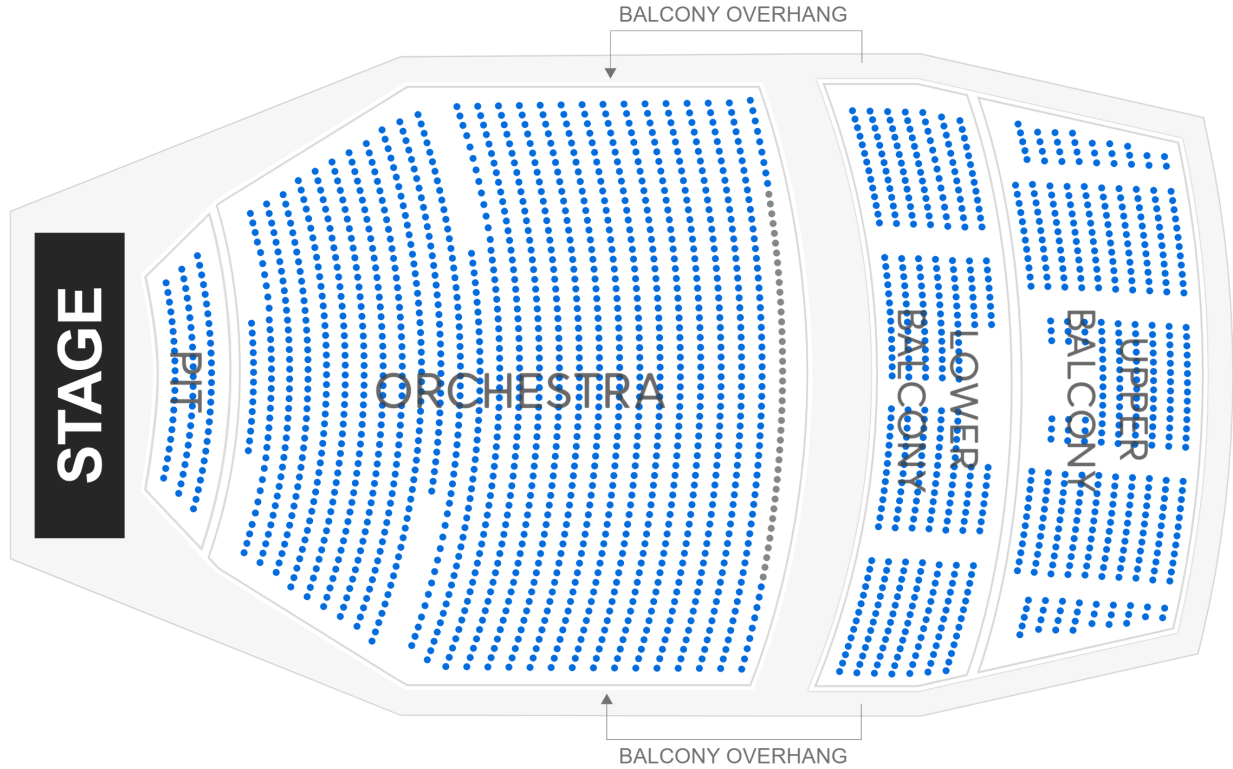

Generic Seating Chart - KBC

Linda Ronstadt Music Hall, Capacity: 2,269 Seats

ticketmaster®

Offers

- Open

Capacity

2,229

Others

- Kill › Sound Light

Capacity

40