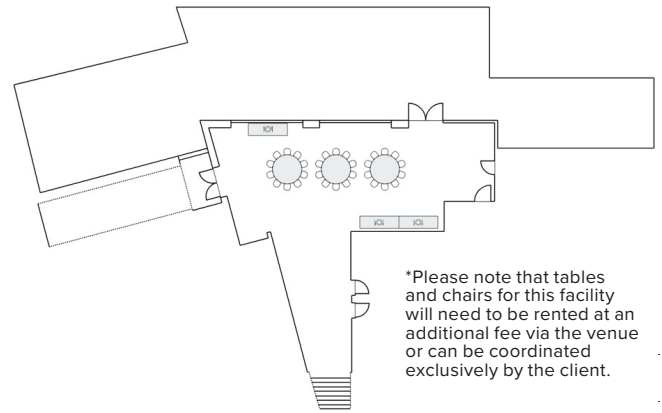

PRIVATE EVENTS

WAKE FOREST ATHLETICS VENUES | MANAGED BY LEGENDS GLOBAL

COUCH
BALLPARK

HALL OF LEGENDS

The Hall of Legends provides a unique atmosphere for corporate outings and social events such as pre-functions, receptions, or private dinners. Guests can enjoy access to an outdoor patio with views of Allegacy Stadium. This special entryway leads to a breakout space in the Diamond Suite and Team Meeting Room.

SQUARE FEET   CAPACITY
1,500   30

FEATURES

- Flexible Breakout Space
- Outdoor Patio