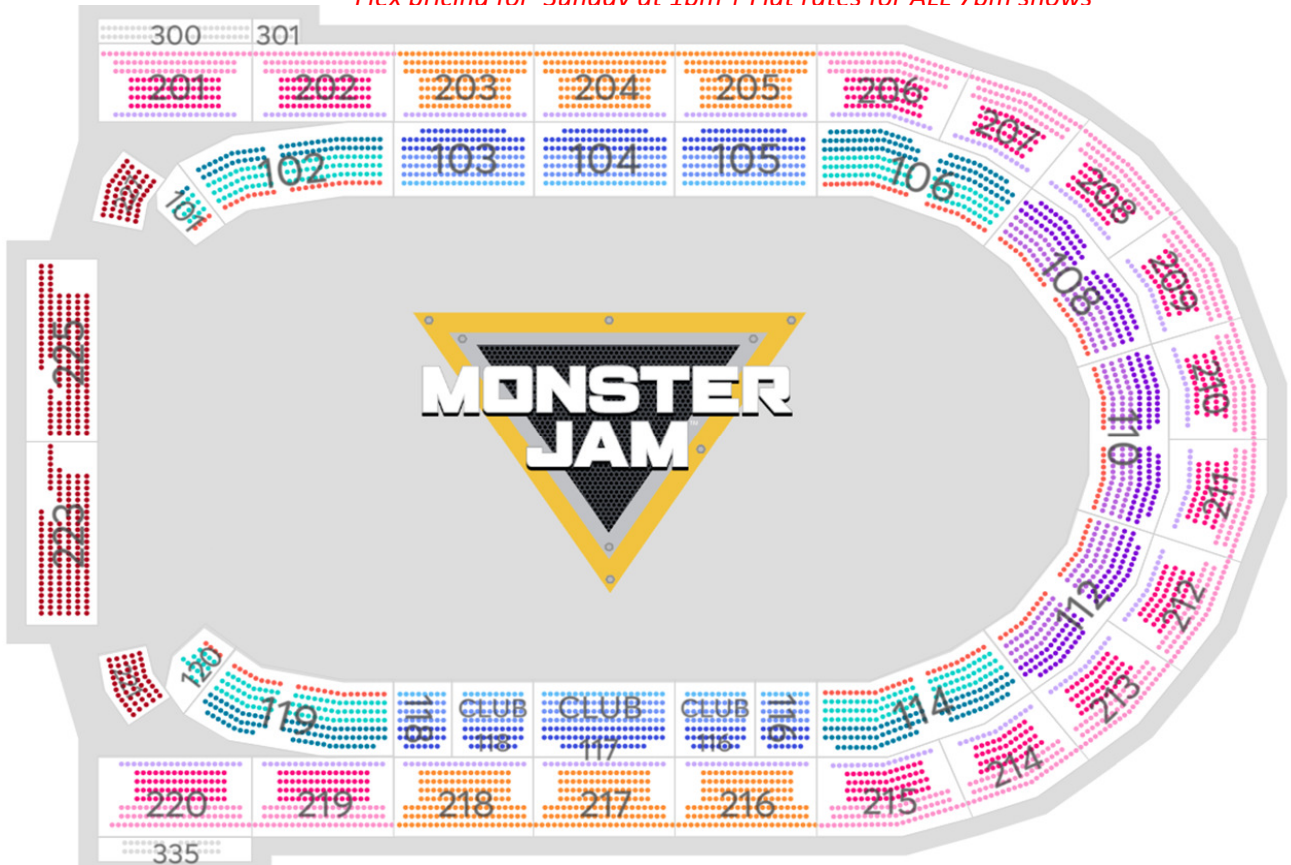

2025 Monster Jam Group Sales Prices - Mohegan Arena at Casey Plaza
March 28th -30th, 2025

Performances								
PRICE LEVEL	March 28,2025			March 29,2025			March 30,2025	
	FRI 7PM			SAT 1PM	SAT 7PM		SUN 1PM	
	REGULAR PRICE	DISCOUNT PRICE	SCOUT	GROUP SALES NOT AVAILABLE	REGULAR PRICE	DISCOUNT PRICE	REGULAR PRICE	GROUPS AT NO DISCOUNT
P1	$69.50	NA	NA	NA	$65.00	NA	$75.00	NA
P2	$59.50	NA	NA	NA	$55.00	NA	$65.00	NA
P3	$49.50	NA	NA	NA	$45.00	NA	$62.00	NA
P4	$39.50	NA	NA	NA	$35.00	NA	$48.00	NA
P5	$36.50	$31.50	$29.50	NA	$32.00	$27.00	$42.00	$42.00
P6	$29.50	$26.50	$26.50	NA	$25.00	$22.00	$32.00	$32.00
P7	$39.50	$34.50	$29.50	NA	$35.00	$30.00	$48.00	$48.00
P8	$29.50	$26.50	$26.50	NA	$25.00	$22.00	$32.00	$32.00
P9	$34.50	NA	NA	NA	$30.00	NA	$34.00	NA
P10	$37.50	$23.50	$22.50	NA	$23.00	$19.00	$28.00	NA
P11	$24.50	$19.50	$19.50	NA	$20.00	$15.00	$25.00	$25.00
P12	$19.50	NA	NA	NA	$15.00	$15.00	$22.00	$22.00

Flex pricing for Sunday at 1pm | Flat rates for ALL 7pm shows

*Pricing and seating locations are subject to change.
To place an order, please email groups@MoheganArenaPA.com
or call 570-970-7600 Ext. 1121