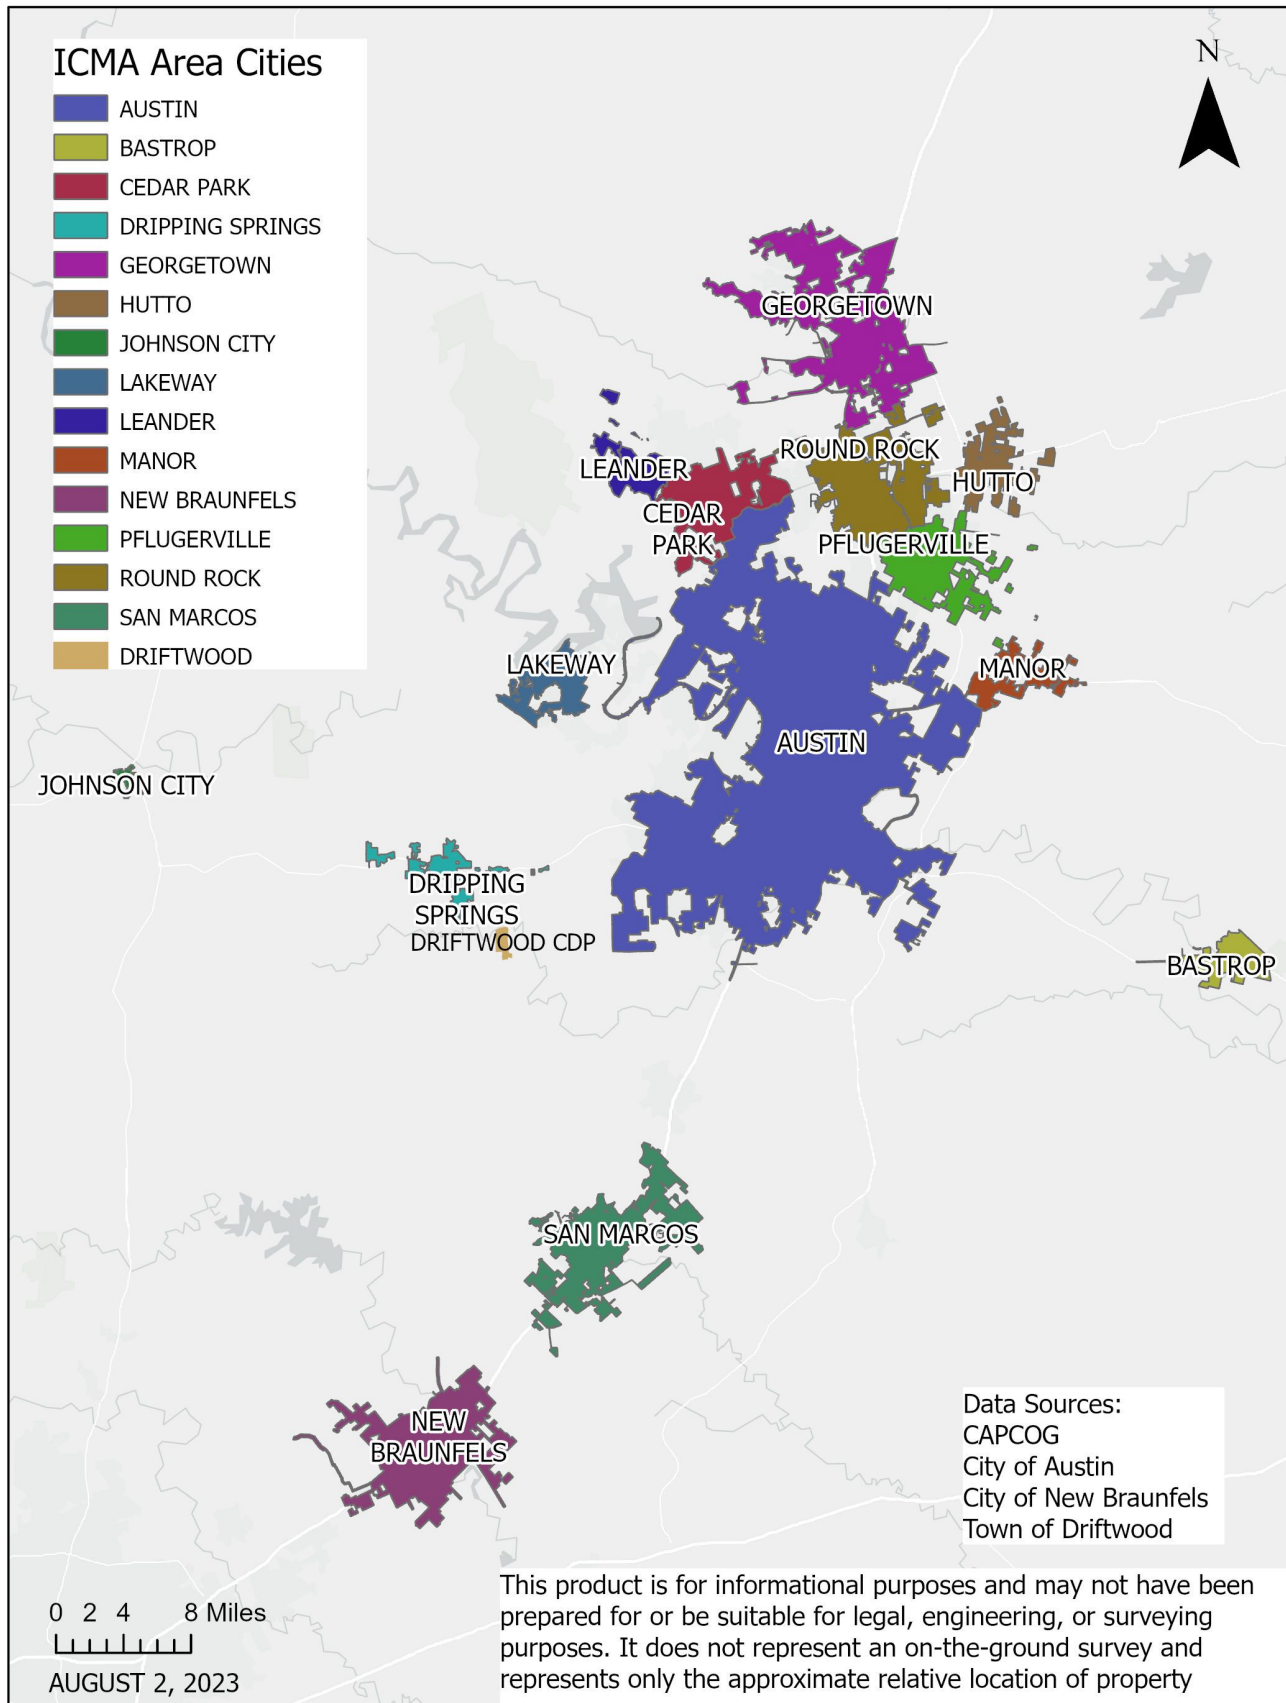

ICMA Area Cities

- AUSTIN
- BASTROP
- CEDAR PARK
- DRIPPING SPRINGS
- GEORGETOWN
- HUTTO
- JOHNSON CITY
- LAKEWAY
- LEANDER
- MANOR
- NEW BRAUNFELS
- PFLUGERVILLE
- ROUND ROCK
- SAN MARCOS
- DRIFTWOOD

Data Sources:
 CAPCOG
 City of Austin
 City of New Braunfels
 Town of Driftwood

0 2 4 8 Miles

AUGUST 2, 2023

This product is for informational purposes and may not have been prepared for or be suitable for legal, engineering, or surveying purposes. It does not represent an on-the-ground survey and represents only the approximate relative location of property