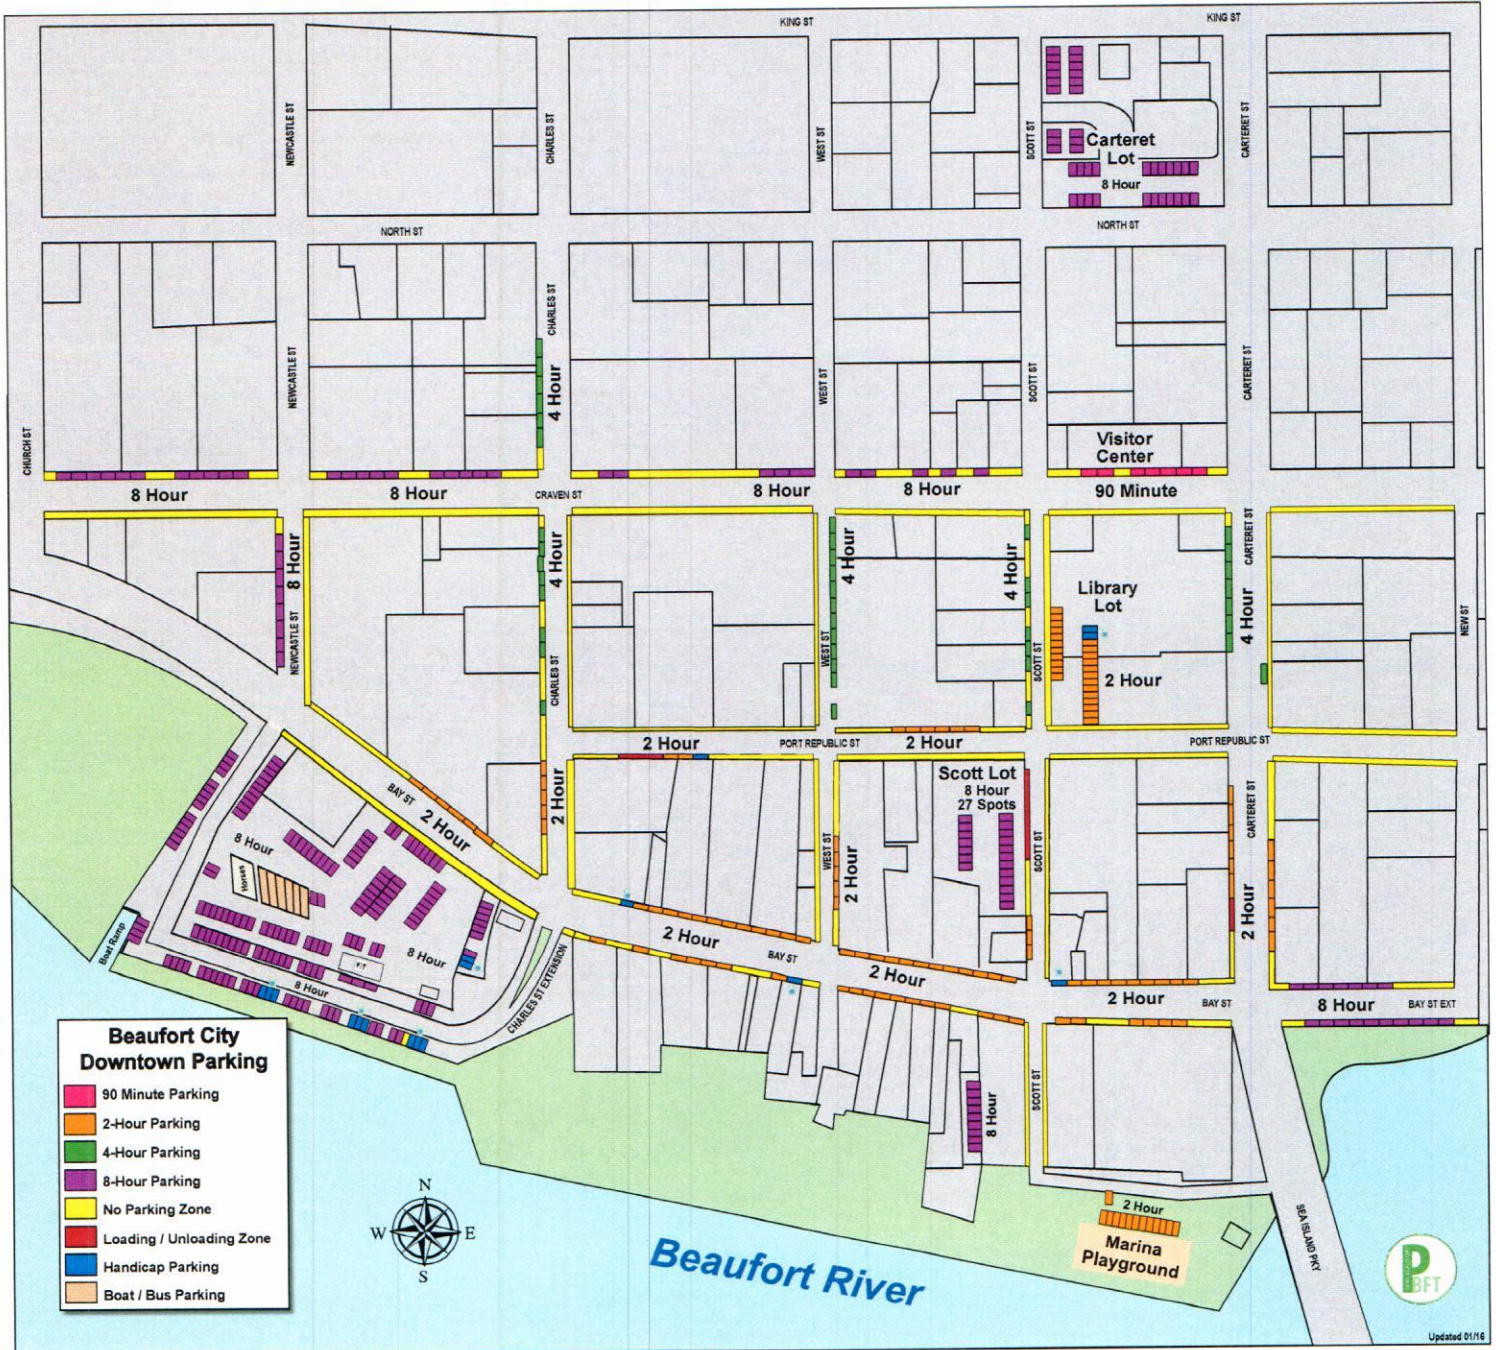

# Downtown Parking Map

Hours of paid parking are 11am-7pm, Monday through Saturday  
 Additional long term parking at a discount rate can be found at 500 Carteret Street  
 Park Beaufort offices are located at 500 Carteret Street Suite A3, Beaufort SC. They can be reached at 843-379-9330.  
 If you have a meter or paystation problem, please call the hotline number at 843-271-0431.