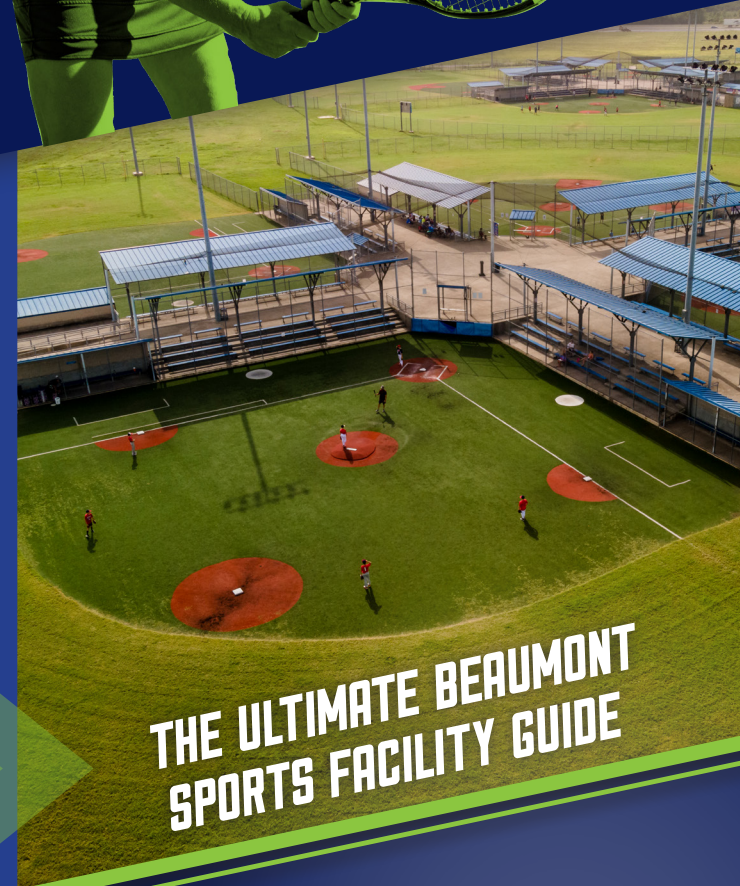

DOGGETT FORD PARK ENTERTAINMENT COMPLEX

The "MVP" of Sports Venues

5

Versatile spaces: covered arena + exhibit hall, midway paved festival ground, softball and baseball fields, ag barn space, and amphitheater

83,000 SQ FT

+9,500 SEATING

of contiguous flat indoor space for an array of events such as competitions and tournaments with 51 ft ceiling height

48,000 SQ FT

of practice arena and exhibit hall space

25,000 SQ FT

of ag barn space for rodeo, ag or extreme sporting events

6,200

covered seating at the pavilion, plus another 12,000 lawn seats

12

all-weather turf infields and covered bleachers

BEAUMONT HAS PREVIOUSLY HOSTED...

- National Beep Baseball Association World Series
- Cheer America Nationals
- ANNIKA Women's All Pro Tour
- US Twirling Association National Championship
- Perfect Game 12-U Baseball World Series
- The Streetz Dance Conference & Competition
- USA Texas Tennis Association Adult 55 & Over Tournament
- Global Bodybuilding Organization PRO/AM Qualifier
- USA Softball of Texas Pixie Championship

PRACTICE MAKES PERFECT, AND WE HAVE THE PRACTICE TO MAKE YOUR EVENT PERFECT!

ELEVATE YOUR GAME

THE ULTIMATE BEAUMONT SPORTS FACILITY GUIDE

CONTACT US

409.880.3749

MeetBeaumont.com

BEAUMONT

TEXAS FRIENDLY. BAYOU FUN.