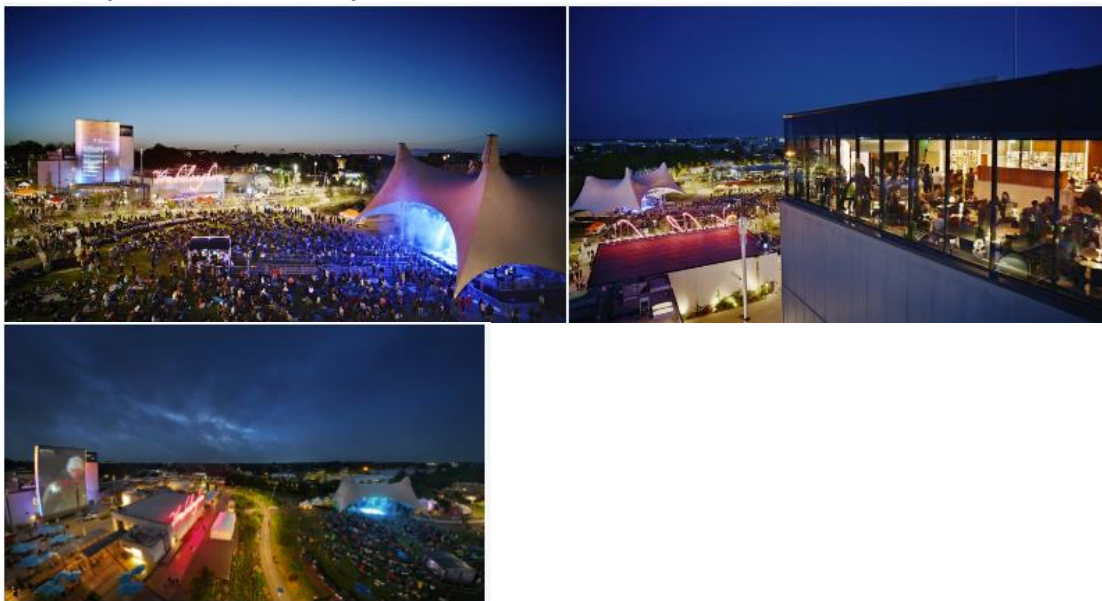

VisitBentonville.com

479.271.9153

Photography by Brandon Watts, Courtesy of the Momentary

Live on the Green at the Momentary
Courtesy of the Momentary

Events: Cycling [Downloadable images located here](#)