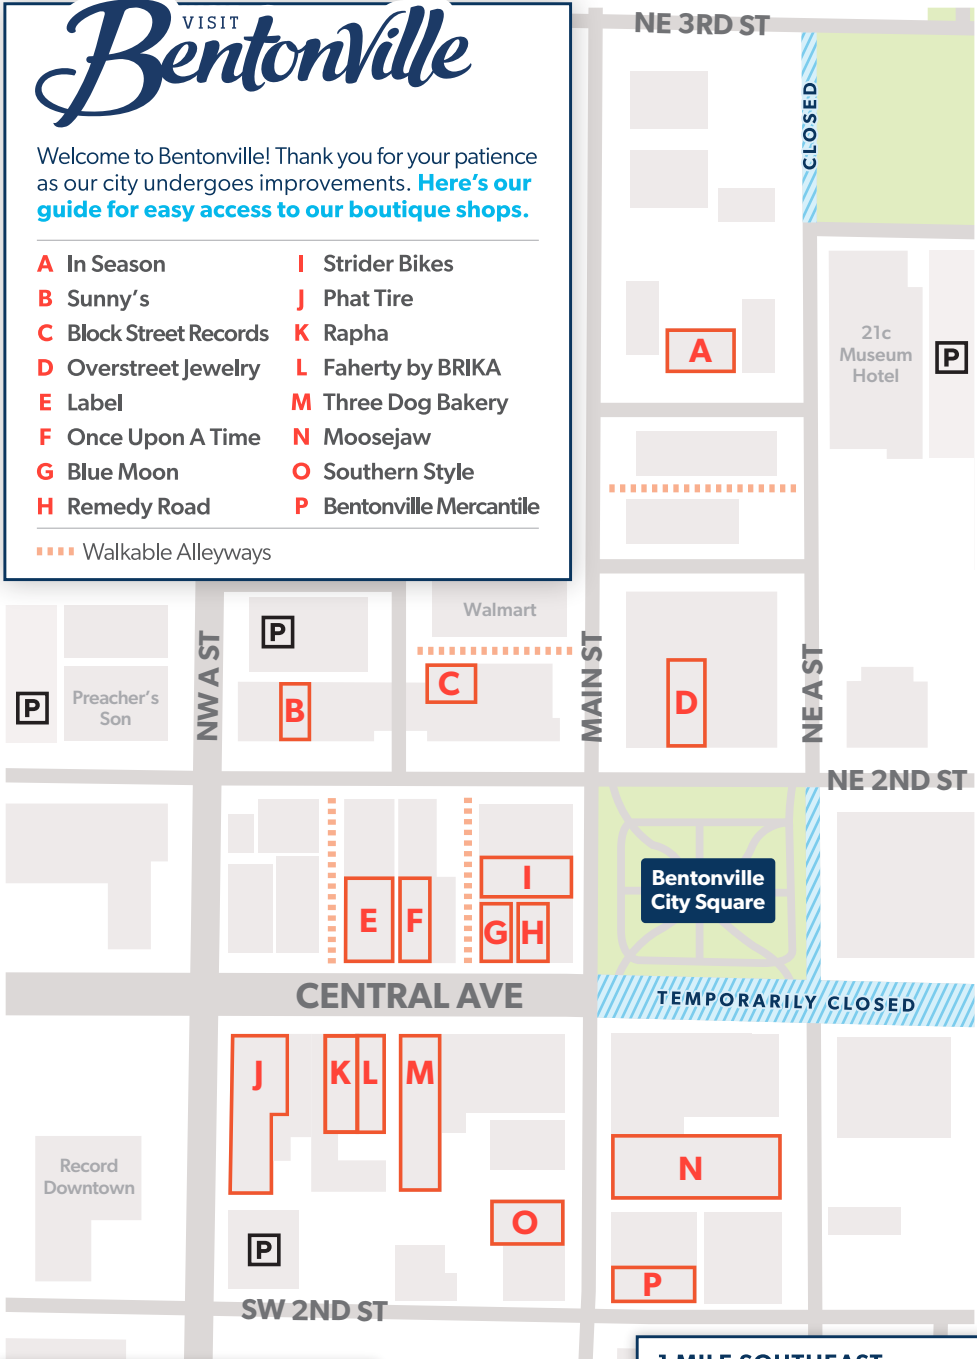

# VISIT *Bentonville*

Welcome to Bentonville! Thank you for your patience as our city undergoes improvements. [Here's our guide for easy access to our boutique shops.](#)

- |                               |                                 |
|-------------------------------|---------------------------------|
| <b>A</b> In Season            | <b>I</b> Strider Bikes          |
| <b>B</b> Sunny's              | <b>J</b> Phat Tire              |
| <b>C</b> Block Street Records | <b>K</b> Rapha                  |
| <b>D</b> Overstreet Jewelry   | <b>L</b> Faherty by BRIKA       |
| <b>E</b> Label                | <b>M</b> Three Dog Bakery       |
| <b>F</b> Once Upon A Time     | <b>N</b> Moosejaw               |
| <b>G</b> Blue Moon            | <b>O</b> Southern Style         |
| <b>H</b> Remedy Road          | <b>P</b> Bentonville Mercantile |

..... Walkable Alleyways

**2 & 4 BLOCKS SOUTH**  
 Specialized Experience Center  
 The HUB Bike Shop  
 Gearhead Experience Center

**1 MILE SOUTHEAST**  
 8TH STREET MARKET  
 Hillfolk  
 Two Friends Books and Cafe  
 Sweet Freedom Cheese