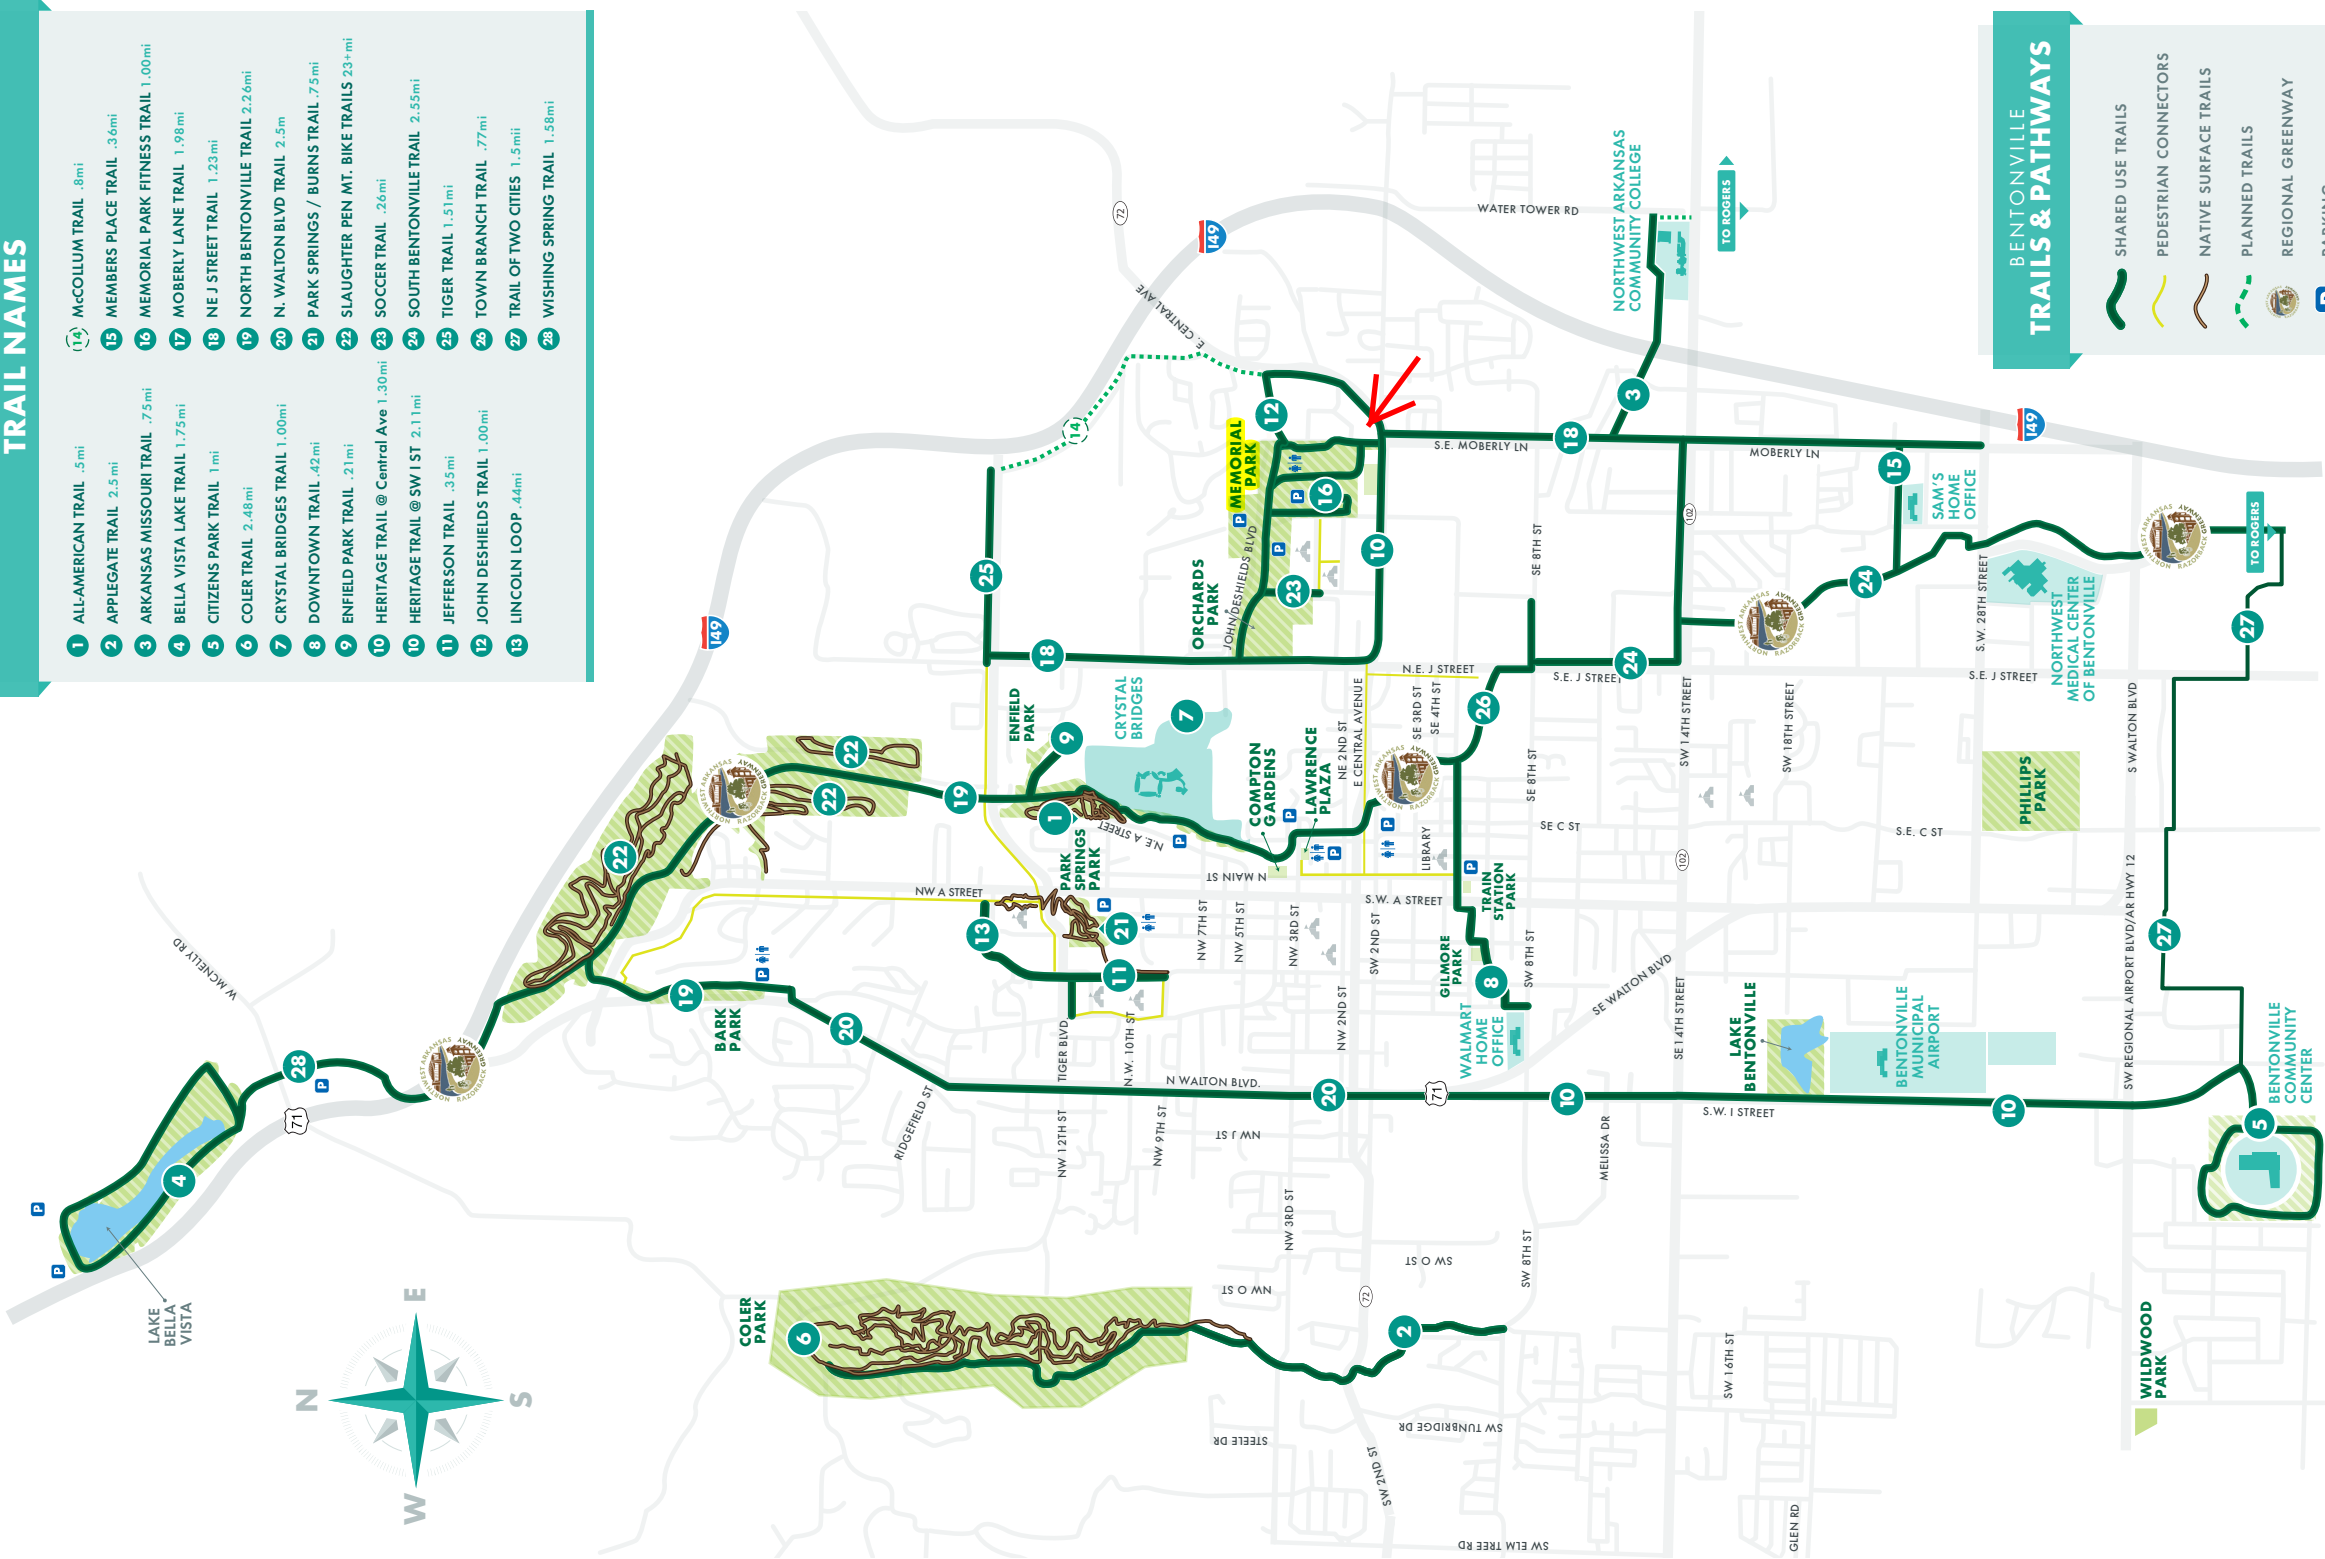

TRAIL NAMES

- 1 ALL-AMERICAN TRAIL .5mi
- 2 APPEGATE TRAIL 2.5mi
- 3 ARKANSAS MISSOURI TRAIL .75mi
- 4 BELLA VISTA LAKE TRAIL 1.75mi
- 5 CITIZENS PARK TRAIL 1mi
- 6 COLER TRAIL 2.48mi
- 7 CRYSTAL BRIDGES TRAIL 1.00mi
- 8 DOWNTOWN TRAIL .42mi
- 9 ENFIELD PARK TRAIL .21mi
- 10 HERITAGE TRAIL @ Central Ave 1.30mi
- 10 HERITAGE TRAIL @ SW 1 ST 2.11mi
- 11 JEFFERSON TRAIL .35mi
- 12 JOHN DESHIELDS TRAIL 1.00mi
- 13 LINCOLN LOOP .44mi
- 14 MCCOLLUM TRAIL .8mi
- 15 MEMBERS PLACE TRAIL .36mi
- 16 MEMORIAL PARK FITNESS TRAIL 1.00mi
- 17 MOBERLY LAKE TRAIL 1.98mi
- 18 NE J STREET TRAIL 1.23mi
- 19 NORTH BENTONVILLE TRAIL 2.26mi
- 20 N. WALTON BLVD TRAIL 2.5m
- 21 PARK SPRINGS / BURNS TRAIL .75mi
- 22 SLAUGHTER PEN MT. BIKE TRAILS 23+mi
- 23 SOCCER TRAIL .26mi
- 24 SOUTH BENTONVILLE TRAIL 2.55mi
- 25 TIGER TRAIL 1.51mi
- 26 TOWN BRANCH TRAIL .77mi
- 27 TRAIL OF TWO CITIES 1.5mi
- 28 WISHING SPRING TRAIL 1.58mi

BENTONVILLE TRAILS & PATHWAYS

- SHARED USE TRAILS
- PEDESTRIAN CONNECTORS
- NATIVE SURFACE TRAILS
- PLANNED TRAILS
- REGIONAL GREENWAY
- PARKING
- SCHOOLS
- LANDMARKS
- PARKS
- RESTROOMS

Bentonville Parks & Recreation
(479) 462 PARK (7275)