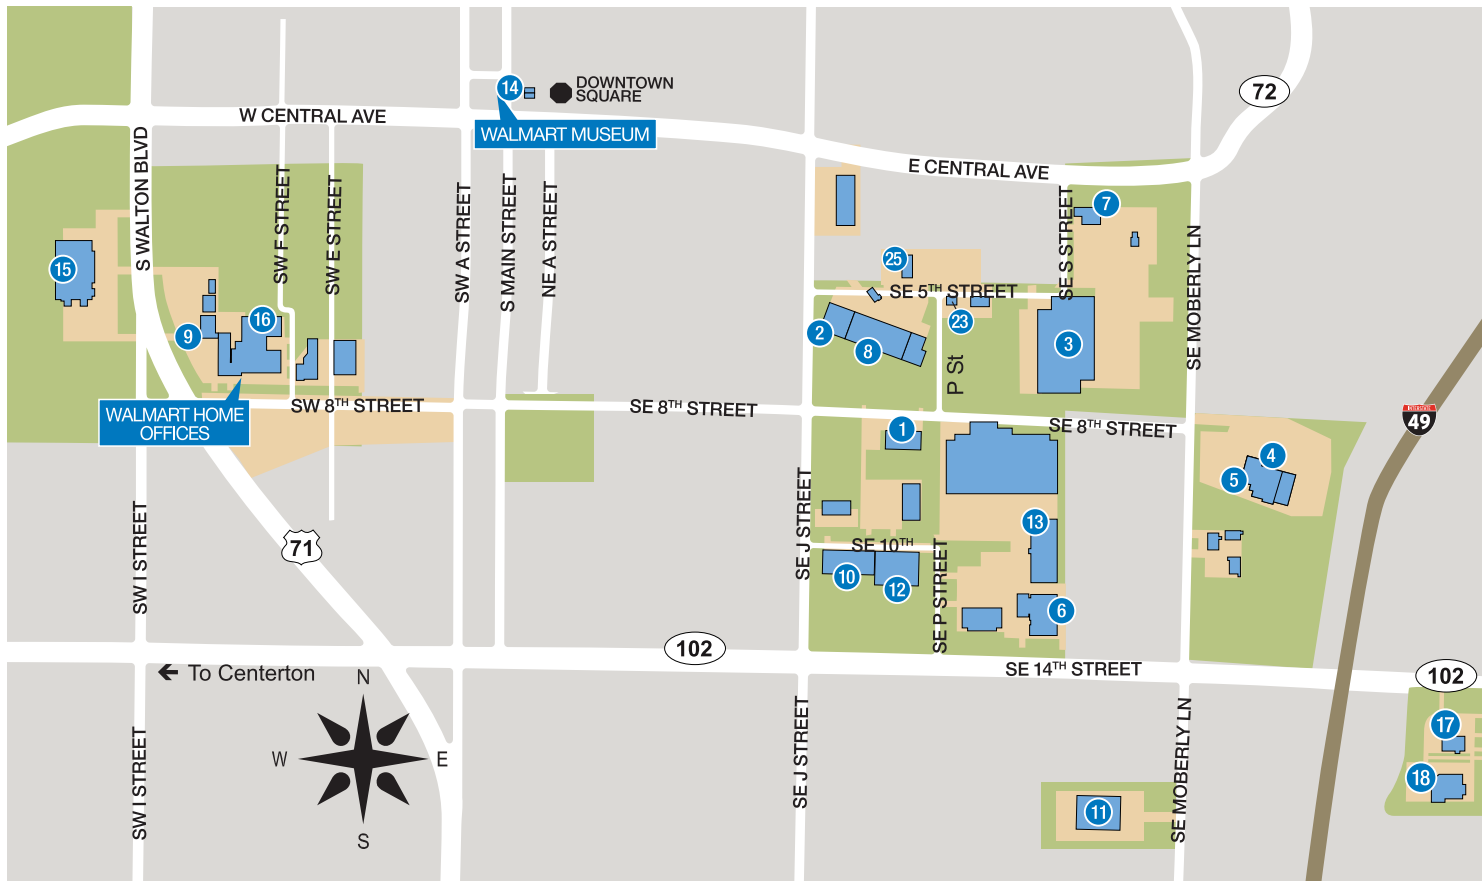

8TH STREET MARKET

ATTRACTIONS

- A** The Peel Mansion and Heritage Gardens
400 S Walton Blvd
- B** Museum of Native American History
202 SW O Street
- C** The Walmart Museum
105 N Main Street
- D** Crystal Bridges Museum of American Art
600 Museum Way
- E** Compton Gardens and Conference Center
312 N Main Street
- F** Lawrence Plaza Ice Rink/Splash Park
3rd and NE A Street
- G** Bentonville Visitor Information
104 E Central Avenue
- H** Bentonville City Hall
117 W Central Avenue
- I** Chamber of Commerce
702 SE 5th Street #40
- J** 21C Museum
200 NE A Street
- K** Scott Family Amazeum
1009 Museum Way
- L** Downtown Bentonville, Inc.
102 E Central Avenue
- M** The Momentary
507 SE E Street

NWA REGIONAL AIRPORT

CAMPUS MAP

- | | | | |
|---|-----------------------------|----|----------------------------------|
| 1 | 1300 Building | 10 | PMDC |
| 2 | Associate Store | 11 | Sam's Club Home Office |
| 3 | Distribution Center #6008 | 12 | SDDC |
| 4 | DGTC East | 13 | Sam M. Walton Development Center |
| 5 | DGTC West | 14 | The Walmart Museum |
| 6 | Fitness Center | 15 | Walmart #100 |
| 7 | Home & Apparel Building | 16 | Walmart Home Office |
| 8 | Layout Building | 17 | Neighborhood Market #2741 |
| 9 | Legal/Marketing/Data Center | 18 | Sam's Club #4969 |