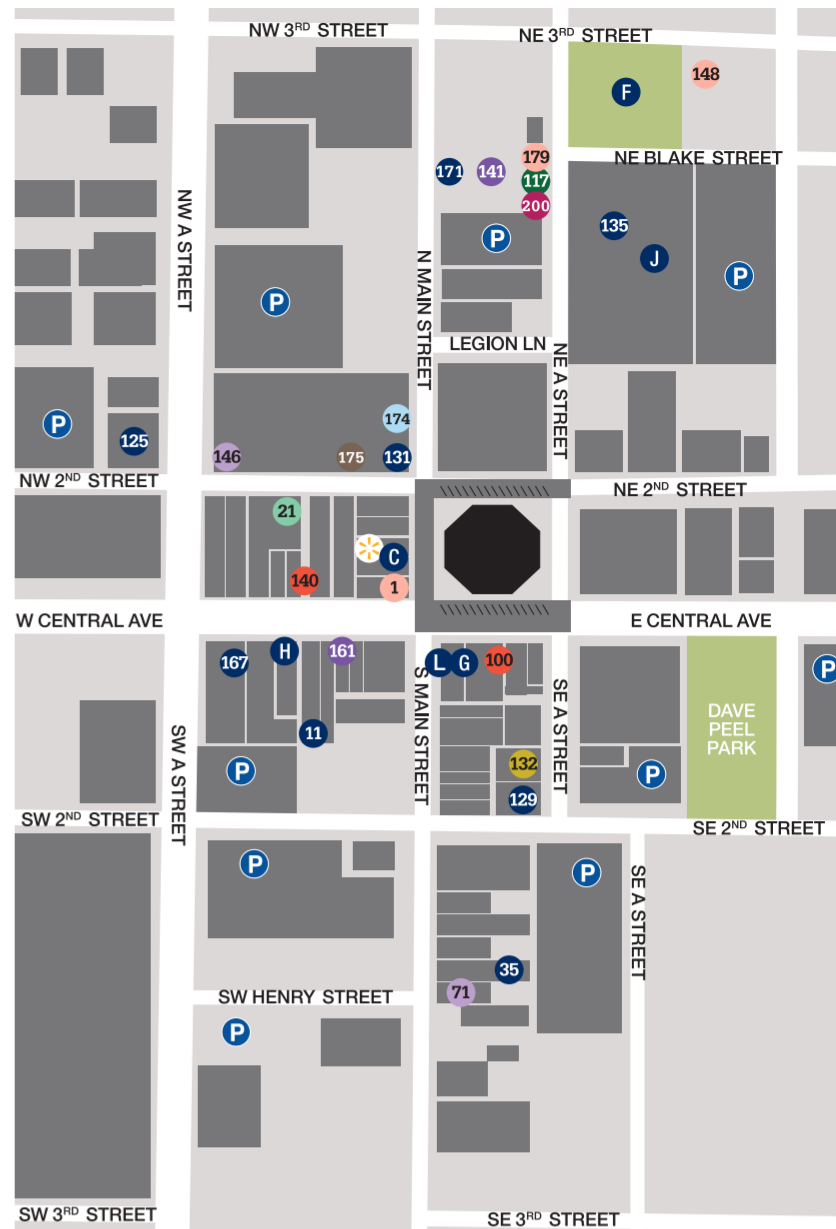

DOWNTOWN SQUARE