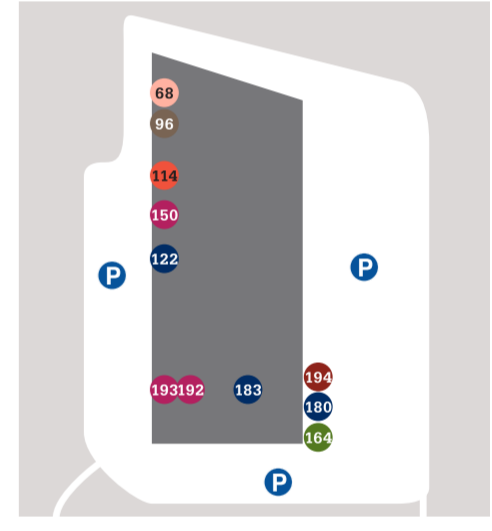

8TH STREET MARKET