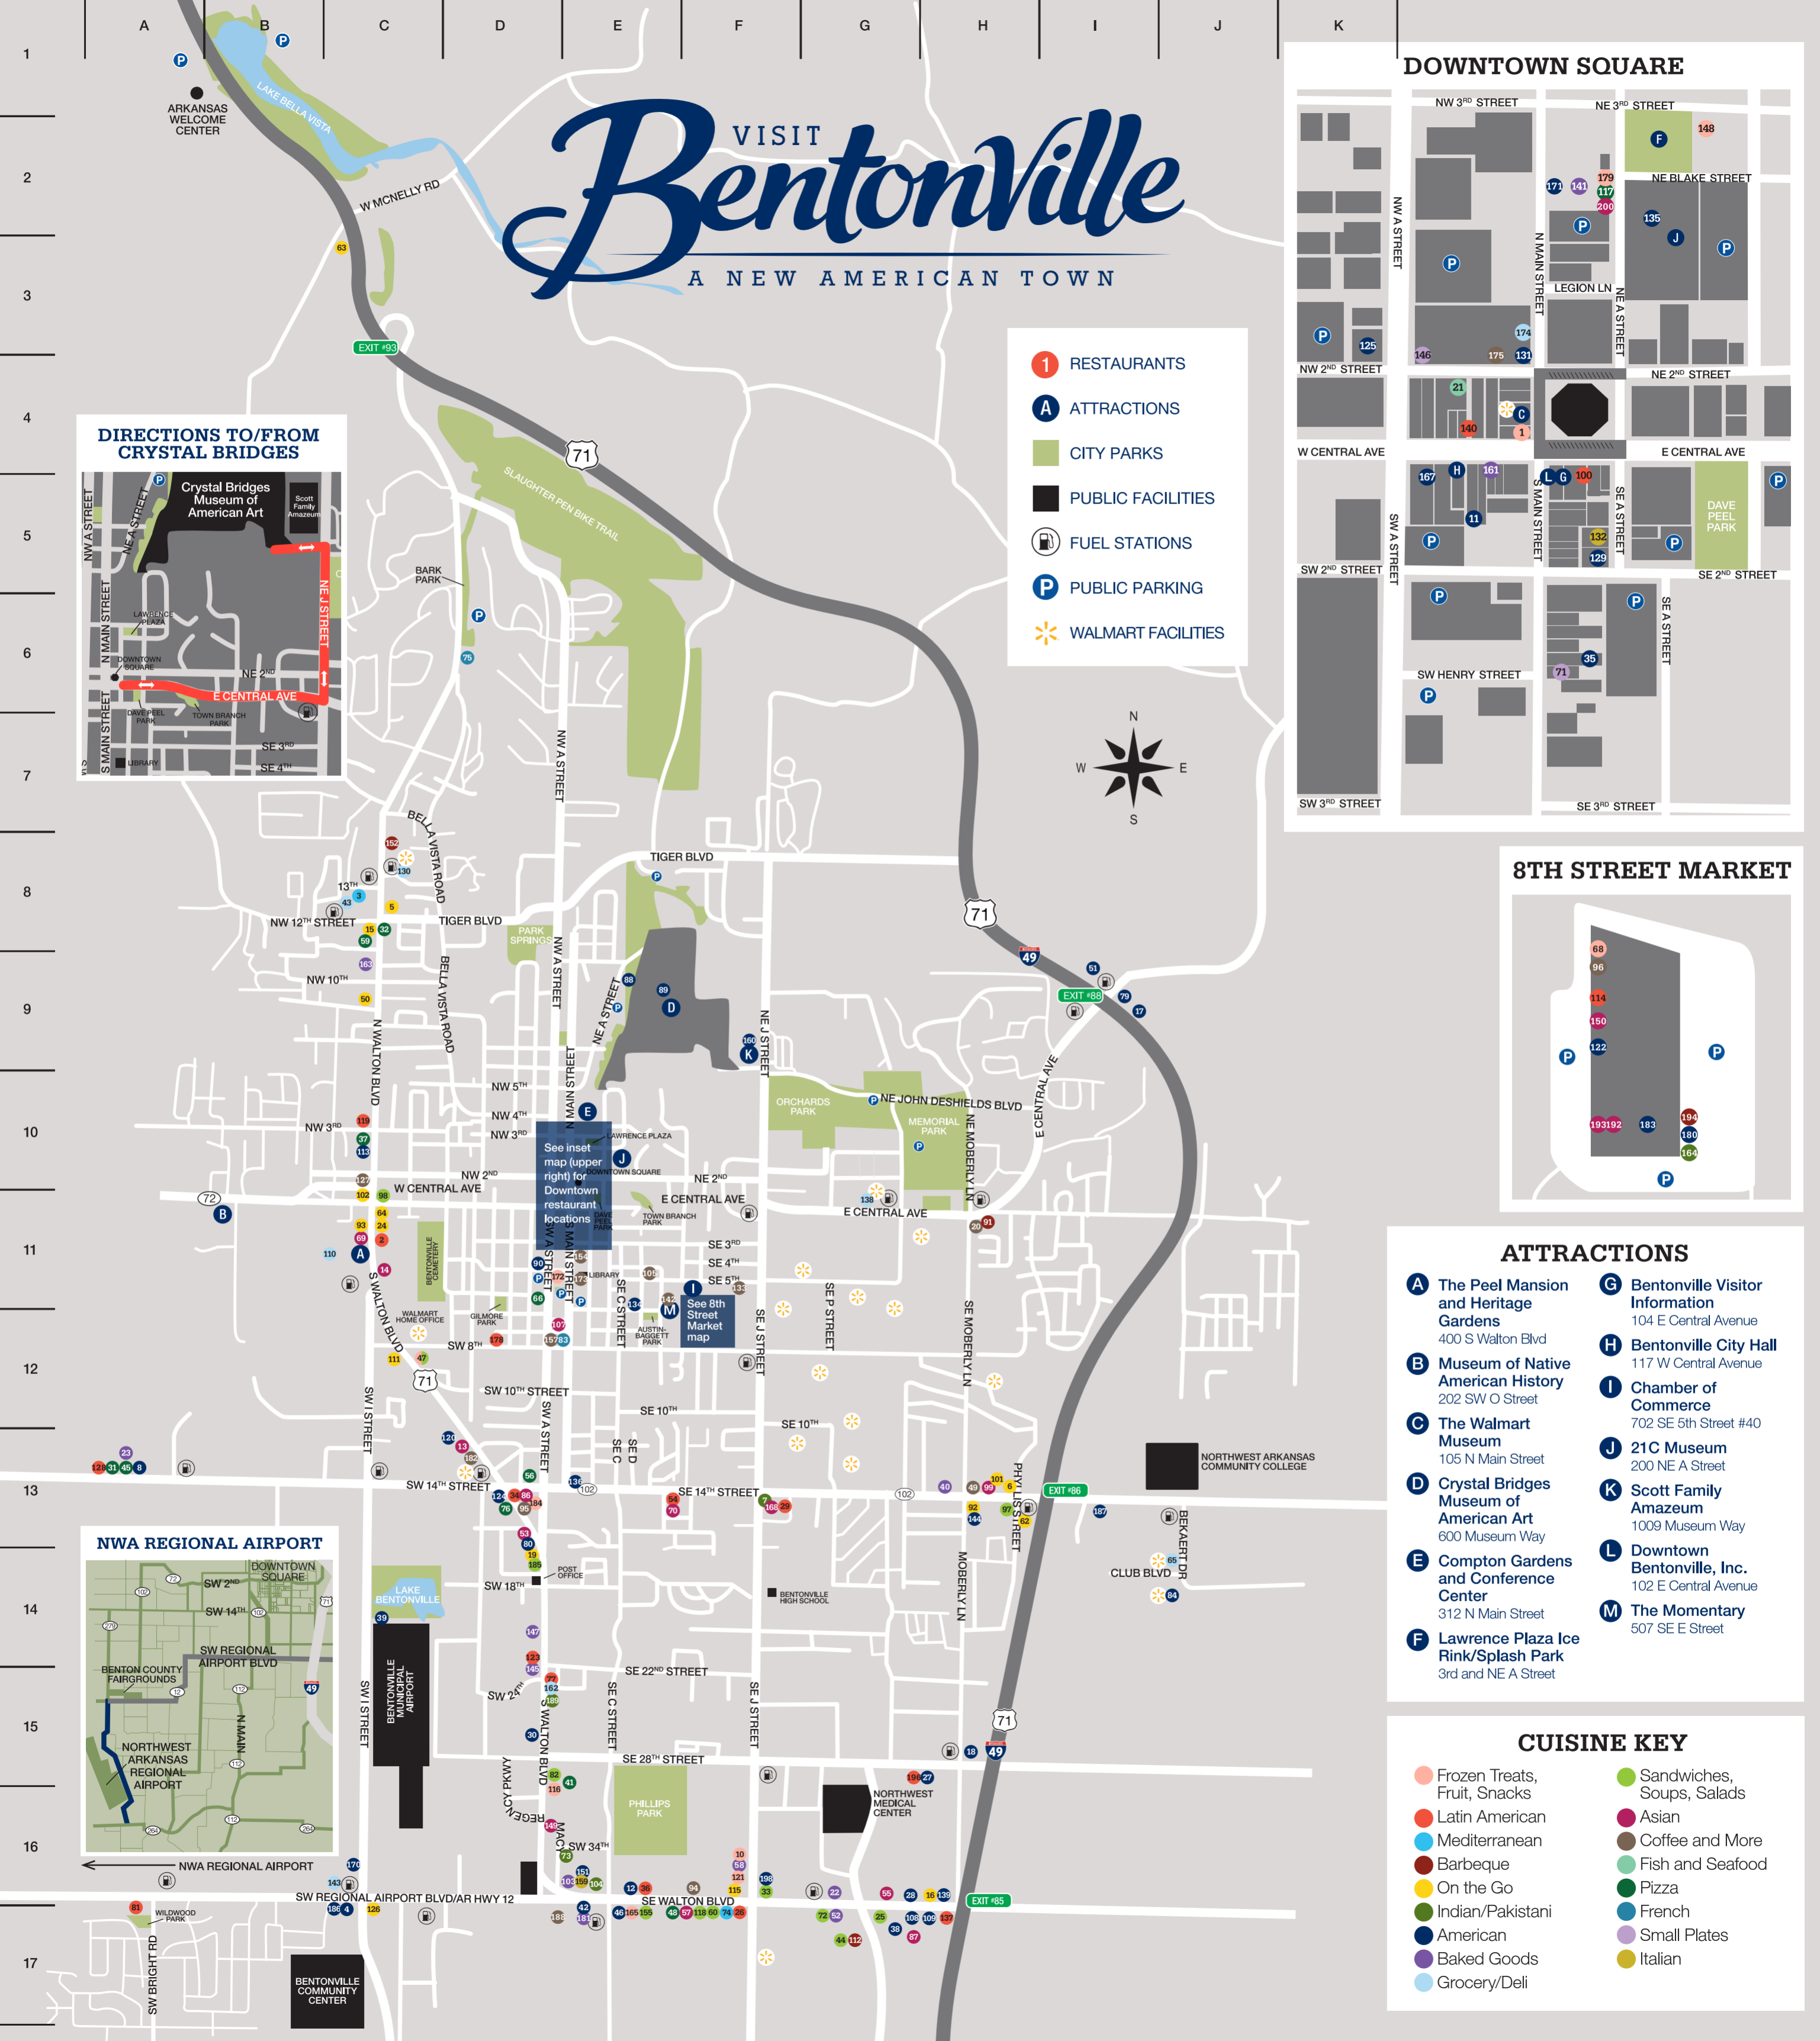

NWA REGIONAL AIRPORT