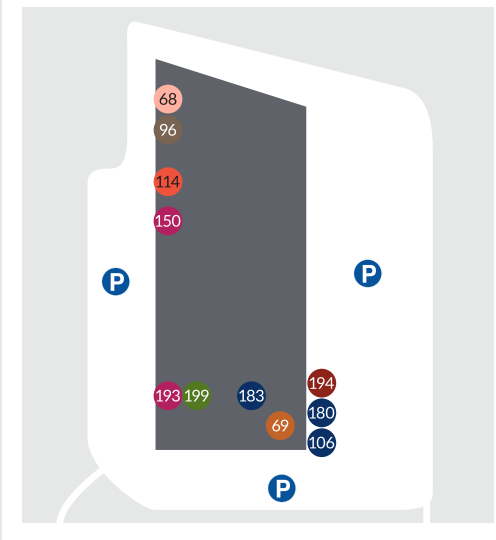

8TH STREET MARKET

ATTRACTIONS

- A The Peel Mansion and Heritage Gardens 400 S Walton Blvd - B Museum of Native American History 202 SW O Street - C The Walmart Museum 105 N Main Street - D Crystal Bridges Museum of American Art 600 Museum Way - E Compton Gardens and Conference Center 312 N Main Street - F Lawrence Plaza Ice Rink/Splash Park 3rd and NE A Street	- G Bentonville Visitor Information 104 E Central Avenue - H Bentonville City Hall 117 W Central Avenue - I Chamber of Commerce 702 SE 5th Street #40 - J 21C Museum 200 NE A Street - K Scott Family Amazeum 1009 Museum Way - L Downtown Bentonville, Inc. 102 E Central Avenue - M The Momentary 507 SE E Street

CUISINE KEY

● Frozen Treats, Fruit, Snacks ● Latin American ● Mediterranean ● Barbeque ● On the Go ● Indian/Pakistani ● Bar/Brewery ● American ● Baked Goods	● Grocery/Deli ● Sandwiches, Soups, Salads, Bowls ● Asian ● Coffee and More ● Fish and Seafood ● Pizza ● European ● Small Plates ● Italian