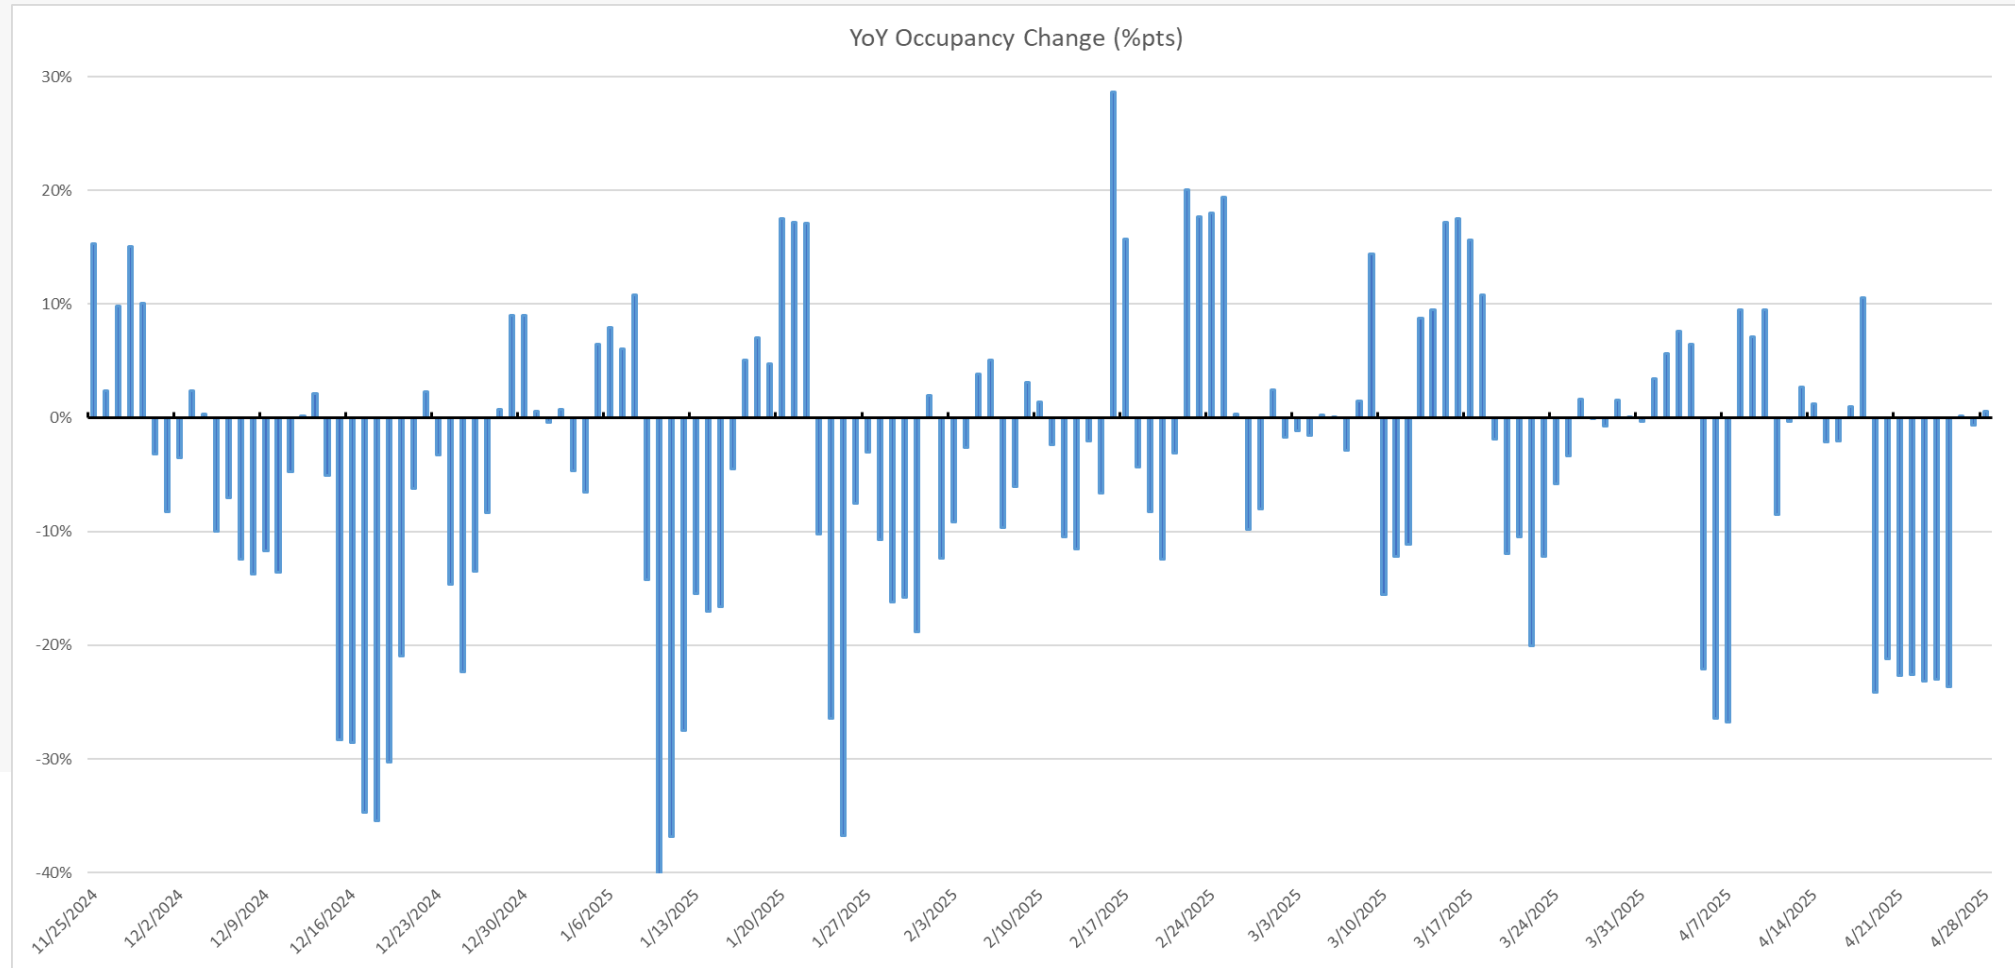

**DAILY DIRECT FLIGHTS
FROM JFK + EWR.**

YOUR SKI VACATION IS
CLOSER THAN YOU THINK.

**CLOSER THAN
YOU THINK.**

DAILY DIRECT FLIGHTS
FROM MAJOR CITIES.

SEASONAL PACE

RESORT LODGING YOY OCCUPANCY CHANGE

RESORT LODGING YOY OCCUPANCY CHANGE

— SUB-SEASON PACE

SUB-SEASON	ROOM NIGHTS	LIFT TICKET	MTN SPORTS
EARLY	Green	Green	Green
PRE-XMAS	Red	Red	Green
HOLIDAY	Green	Grey	Grey
CORE 1	Green	Red	Green
MLK	Green	Green	Green
CORE 2	Red	Red	Grey
PRES	Green	Red	Grey
CORE 3	Green	Grey	Green
SPRING BREAK	Green	Red	Green
LATE	Green	Grey	Grey

— GEOGRAPHIC ORIGIN

NEW INITIATIVES

GUEST EXPERIENCE INITIATIVES

EVERETT'S 8800

- Curated Experience
4 or 6 course menu
- Two Lunch Seatings
11:30AM & 1:30PM
 - Live DJ
Friday - Sunday

KIDS ADVENTURE MAP

- **10 New** Adventure Zones Added!
- 35 Total Stickers to Collect
- Most Beloved Runs by Kids and Instructors
- Printed Trail Map