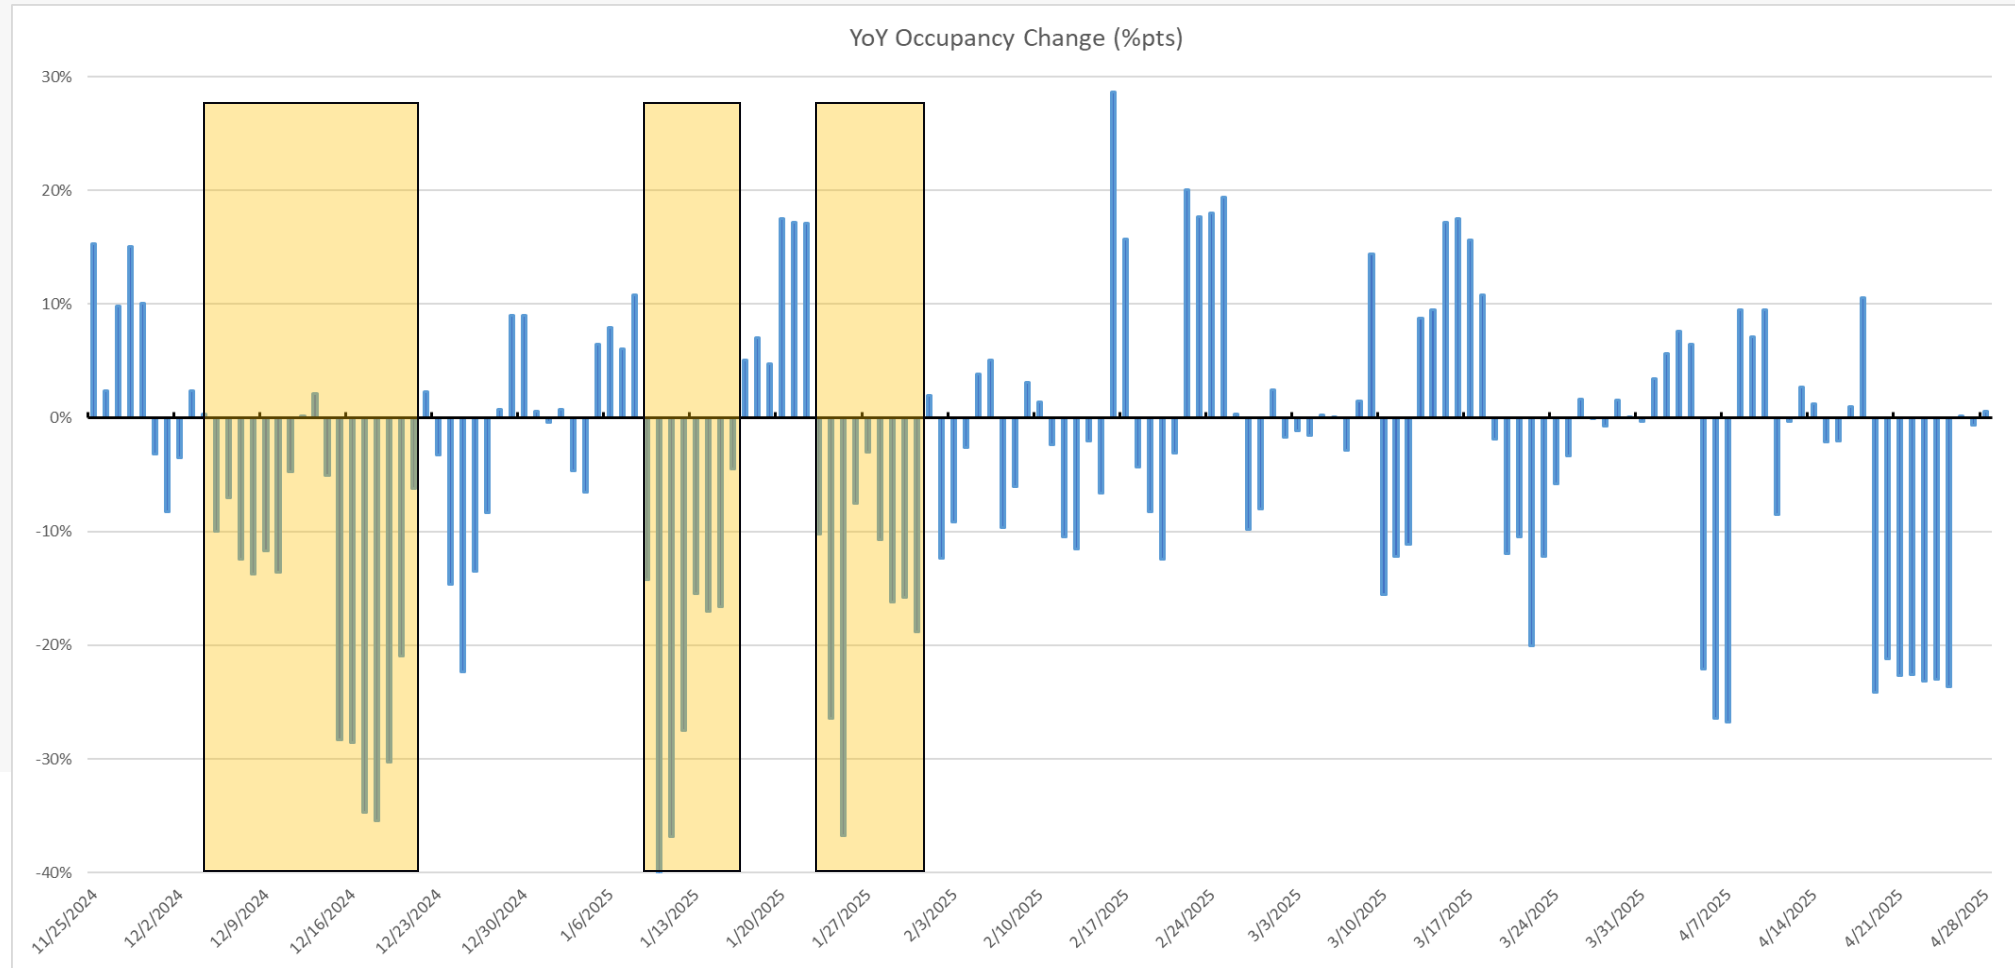

**DAILY DIRECT FLIGHTS
FROM JFK + EWR.**

YOUR SKI VACATION IS
CLOSER THAN YOU THINK.

**CLOSER THAN
YOU THINK.**

DAILY DIRECT FLIGHTS
FROM MAJOR CITIES.

SEASONAL PACE

RESORT LODGING YOY OCCUPANCY CHANGE

RESORT LODGING YOY OCCUPANCY CHANGE

— SUB-SEASON PACE

SUB-SEASON	ROOM NIGHTS	LIFT TICKET	MTN SPORTS
EARLY	Green	Green	Green
PRE-XMAS	Red	Red	Green
HOLIDAY	Green	Grey	Grey
CORE 1	Green	Red	Green
MLK	Green	Green	Green
CORE 2	Red	Red	Grey
PRES	Green	Red	Grey
CORE 3	Green	Grey	Green
SPRING BREAK	Green	Red	Green
LATE	Green	Grey	Grey

— GEOGRAPHIC ORIGIN

NEW INITIATIVES

GUEST EXPERIENCE INITIATIVES

EVERETT'S 8800

- Curated Experience
4 or 6 course menu
- Two Lunch Seatings
11:30AM & 1:30PM
 - Live DJ
Friday - Sunday

KIDS ADVENTURE MAP

- **10 New** Adventure Zones Added!
- 35 Total Stickers to Collect
- Most Beloved Runs by Kids and Instructors
- Printed Trail Map