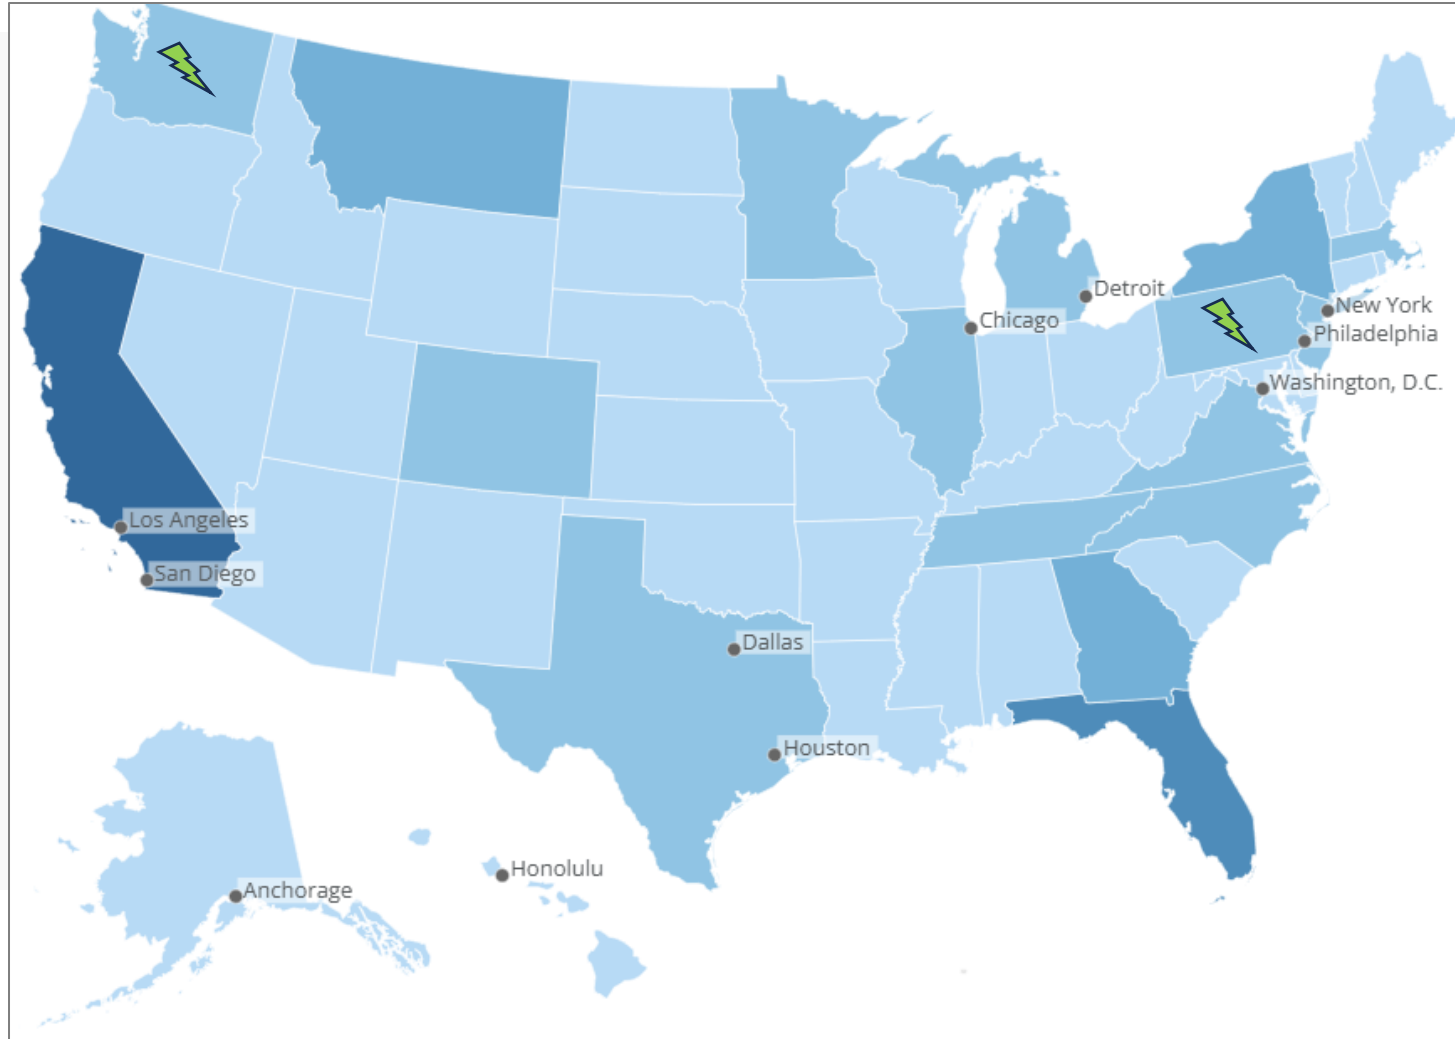

BIG SKY WINTER

RESORT UPDATE

— WINTER CAMPAIGN BRAND

— WINTER CAMPAIGN BRAND

— WINTER CAMPAIGN ACCESSABILITY

**DAILY DIRECT FLIGHTS
FROM A CITY NEAR YOU.**

20 AIRPORTS · 19 CITIES · UP TO 40 FLIGHTS A DAY

ATLANTA | ATL BOISE | BOI BOSTON | BOS CHICAGO | ORD DALLAS/FT. WORTH | DFW DENVER | DEN
HOUSTON | IAH LAS VEGAS | LAS LOS ANGELES | LAX MINNEAPOLIS/ST. PAUL | MSP NASHVILLE | BNA
NEW YORK, NY | JFK NEW YORK, NY/NEWARK, NJ | EWR PHOENIX/MESA | AZA PORTLAND | PDX
SEATTLE | SEA SALT LAKE CITY | SLC SAN DIEGO | SAN SAN FRANCISCO | SFO WASHINGTON, DC | IAD

**DAILY DIRECT FLIGHTS
FROM JFK + EWR.**

YOUR SKI VACATION IS
CLOSER THAN YOU THINK.

**CLOSER THAN
YOU THINK.**

DAILY DIRECT FLIGHTS
FROM MAJOR CITIES.

SEASONAL PACE

RESORT LODGING YOY OCCUPANCY CHANGE

RESORT LODGING YOY OCCUPANCY CHANGE

— SUB-SEASON PACE

SUB-SEASON	ROOM NIGHTS	LIFT TICKET	MTN SPORTS
EARLY	Green	Green	Green
PRE-XMAS	Red	Red	Green
HOLIDAY	Green	Grey	Grey
CORE 1	Green	Red	Green
MLK	Green	Green	Green
CORE 2	Red	Red	Grey
PRES	Green	Red	Grey
CORE 3	Green	Grey	Green
SPRING BREAK	Green	Red	Green
LATE	Green	Grey	Grey

— GEOGRAPHIC ORIGIN

NEW INITIATIVES

GUEST EXPERIENCE INITIATIVES

EVERETT'S 8800

- Curated Experience
4 or 6 course menu
- Two Lunch Seatings
11:30AM & 1:30PM
 - Live DJ
Friday - Sunday

KIDS ADVENTURE MAP

- **10 New** Adventure Zones Added!
- 35 Total Stickers to Collect
- Most Beloved Runs by Kids and Instructors
- Printed Trail Map