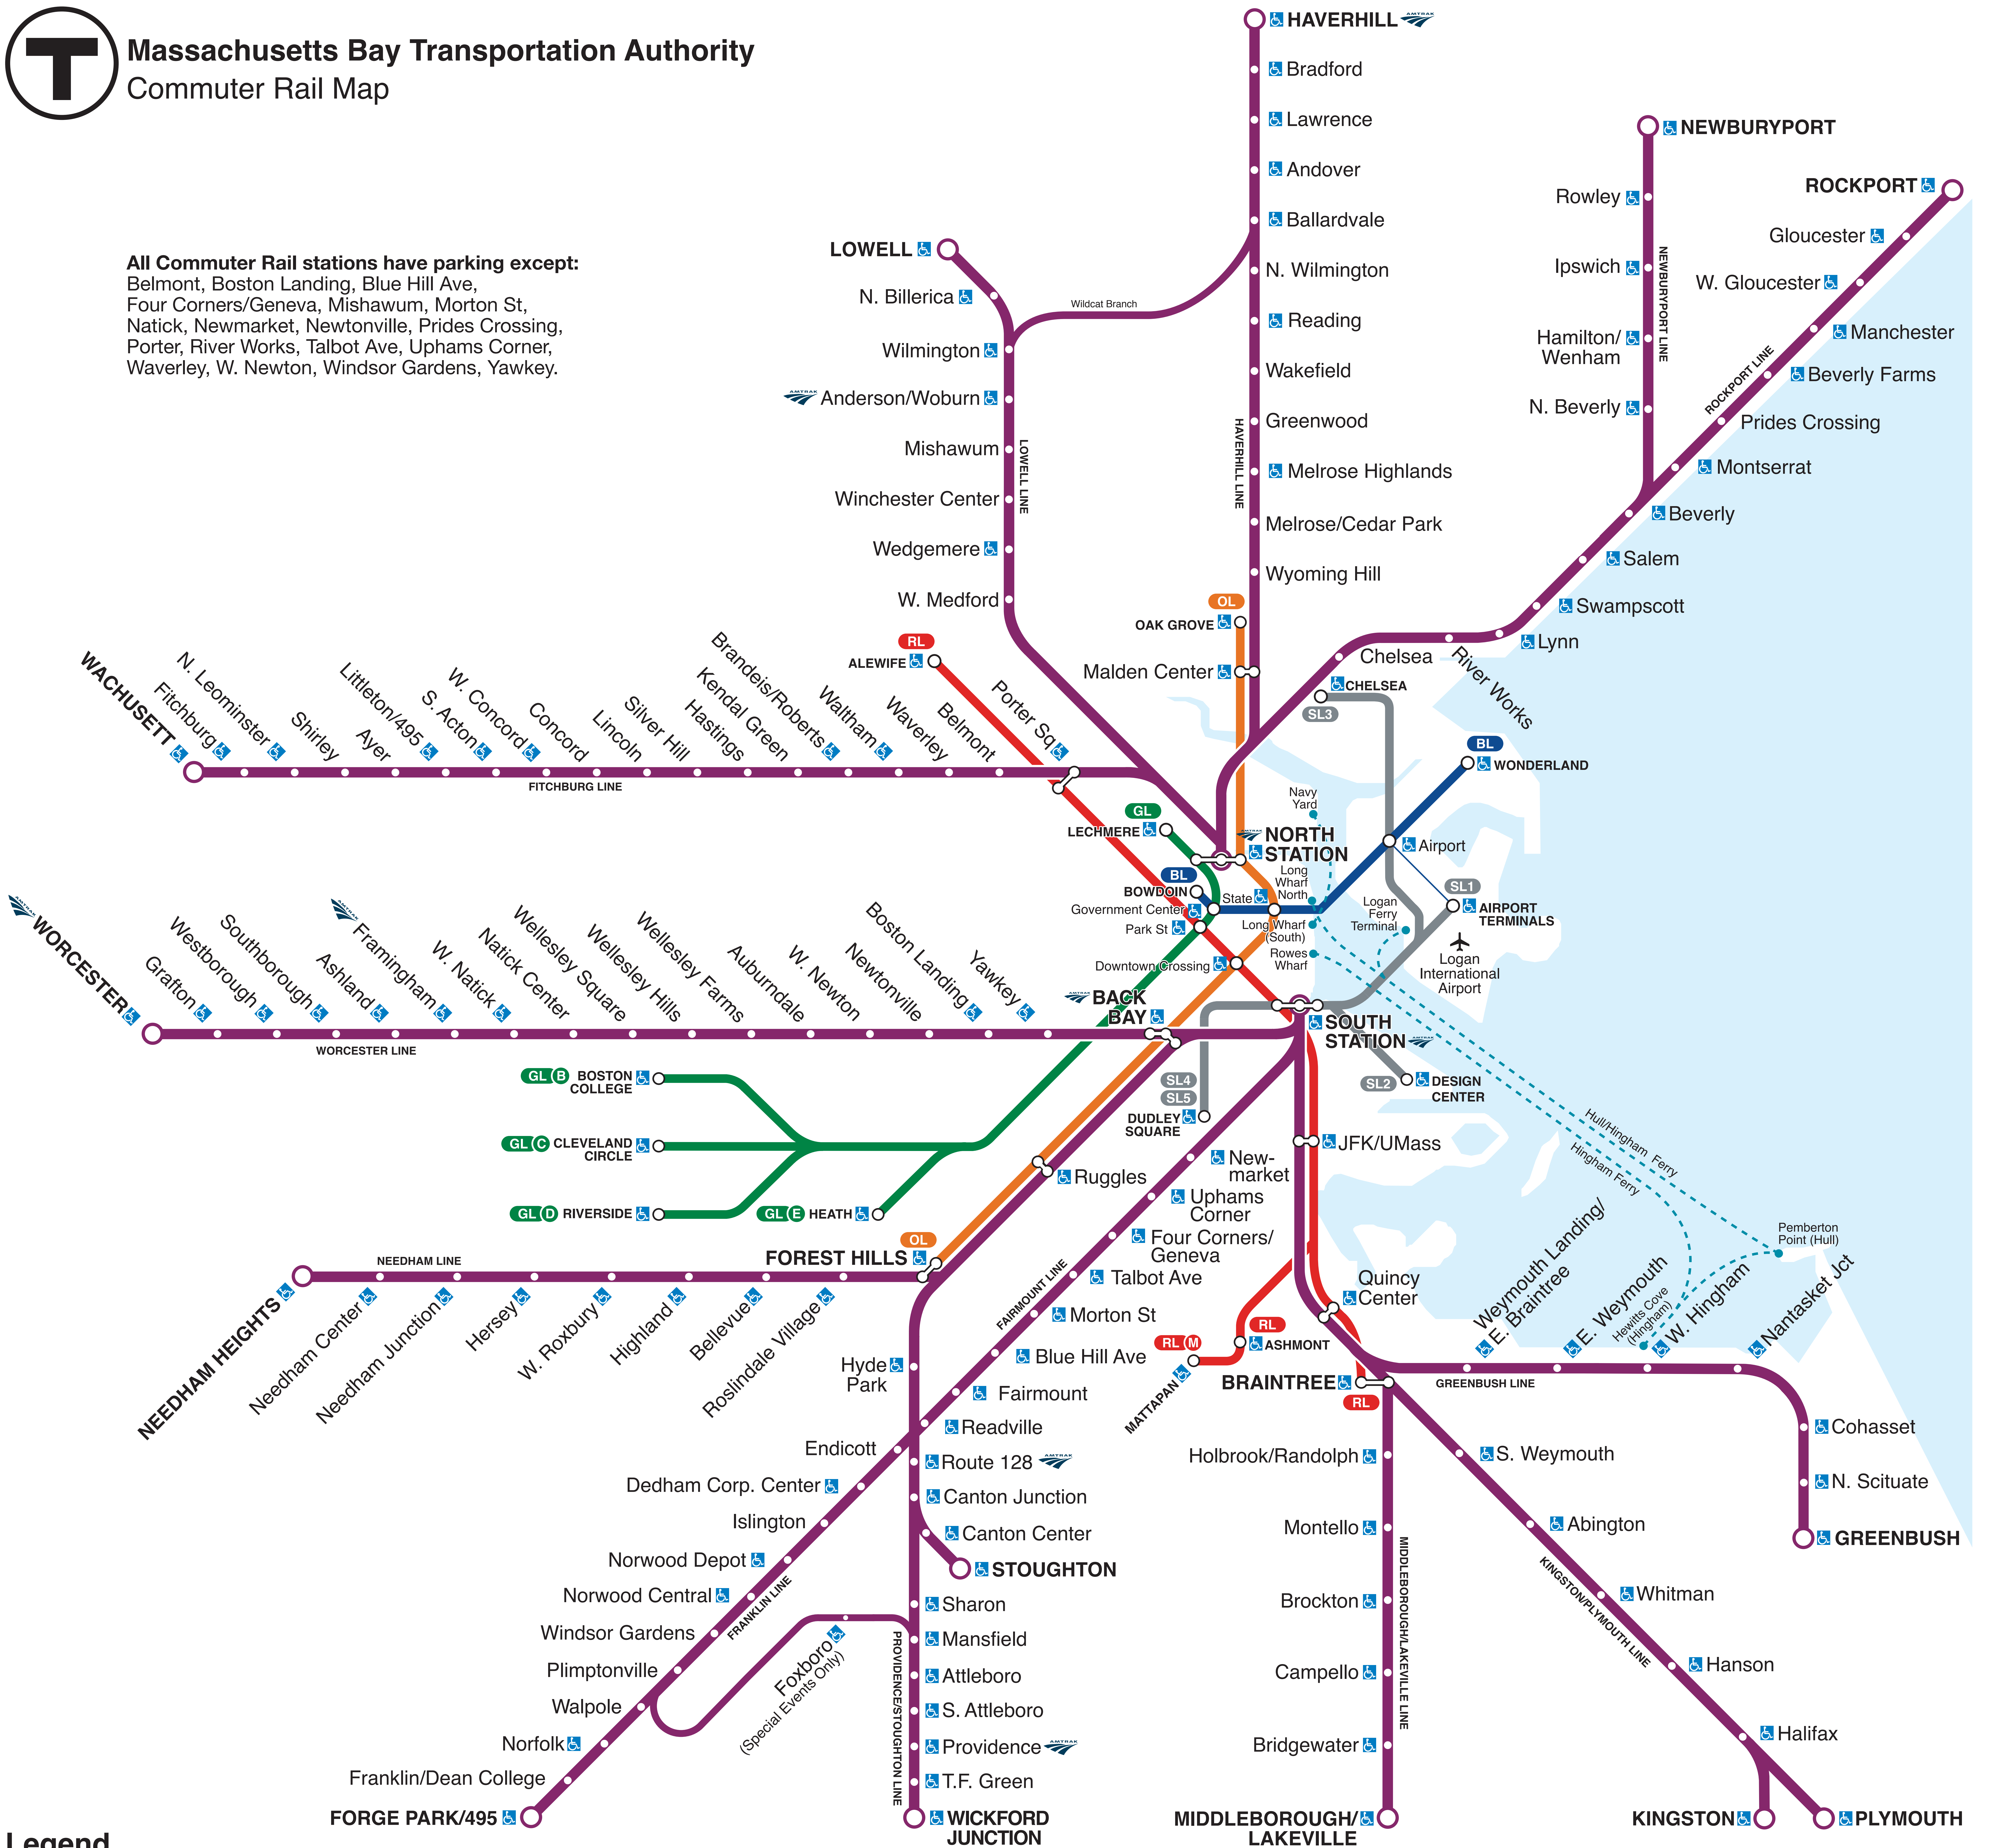

Massachusetts Bay Transportation Authority Commuter Rail Map

All Commuter Rail stations have parking except:
Belmont, Boston Landing, Blue Hill Ave,
Four Corners/Geneva, Mishawum, Morton St,
Natick, Newmarket, Newtonville, Prides Crossing,
Porter, River Works, Talbot Ave, Uphams Corner,
Waverley, W. Newton, Windsor Gardens, Yawkey.

Legend

- COMMUTER RAIL LINES
- RED LINE
- SILVER LINE and branches
- GREEN LINE and branches
- ORANGE LINE
- BLUE LINE
- M MATTAPAN LINE
- Accessible station
All MBTA and Massport bus and ferry services are accessible
- Free Logan Airport shuttle bus
- Amtrak service
- Customer Communications & Travel Info
617-222-3200, 1-800-392-6100,
TTY 617-222-5146, www.mbta.com
- Terminus Station
- M ● B C D E
- Transfer station
- MBTA Transit Police: **911**
TTY 617-222-1200
- FERRY
- Elevator/escalator/lift updates: 800-392-6100