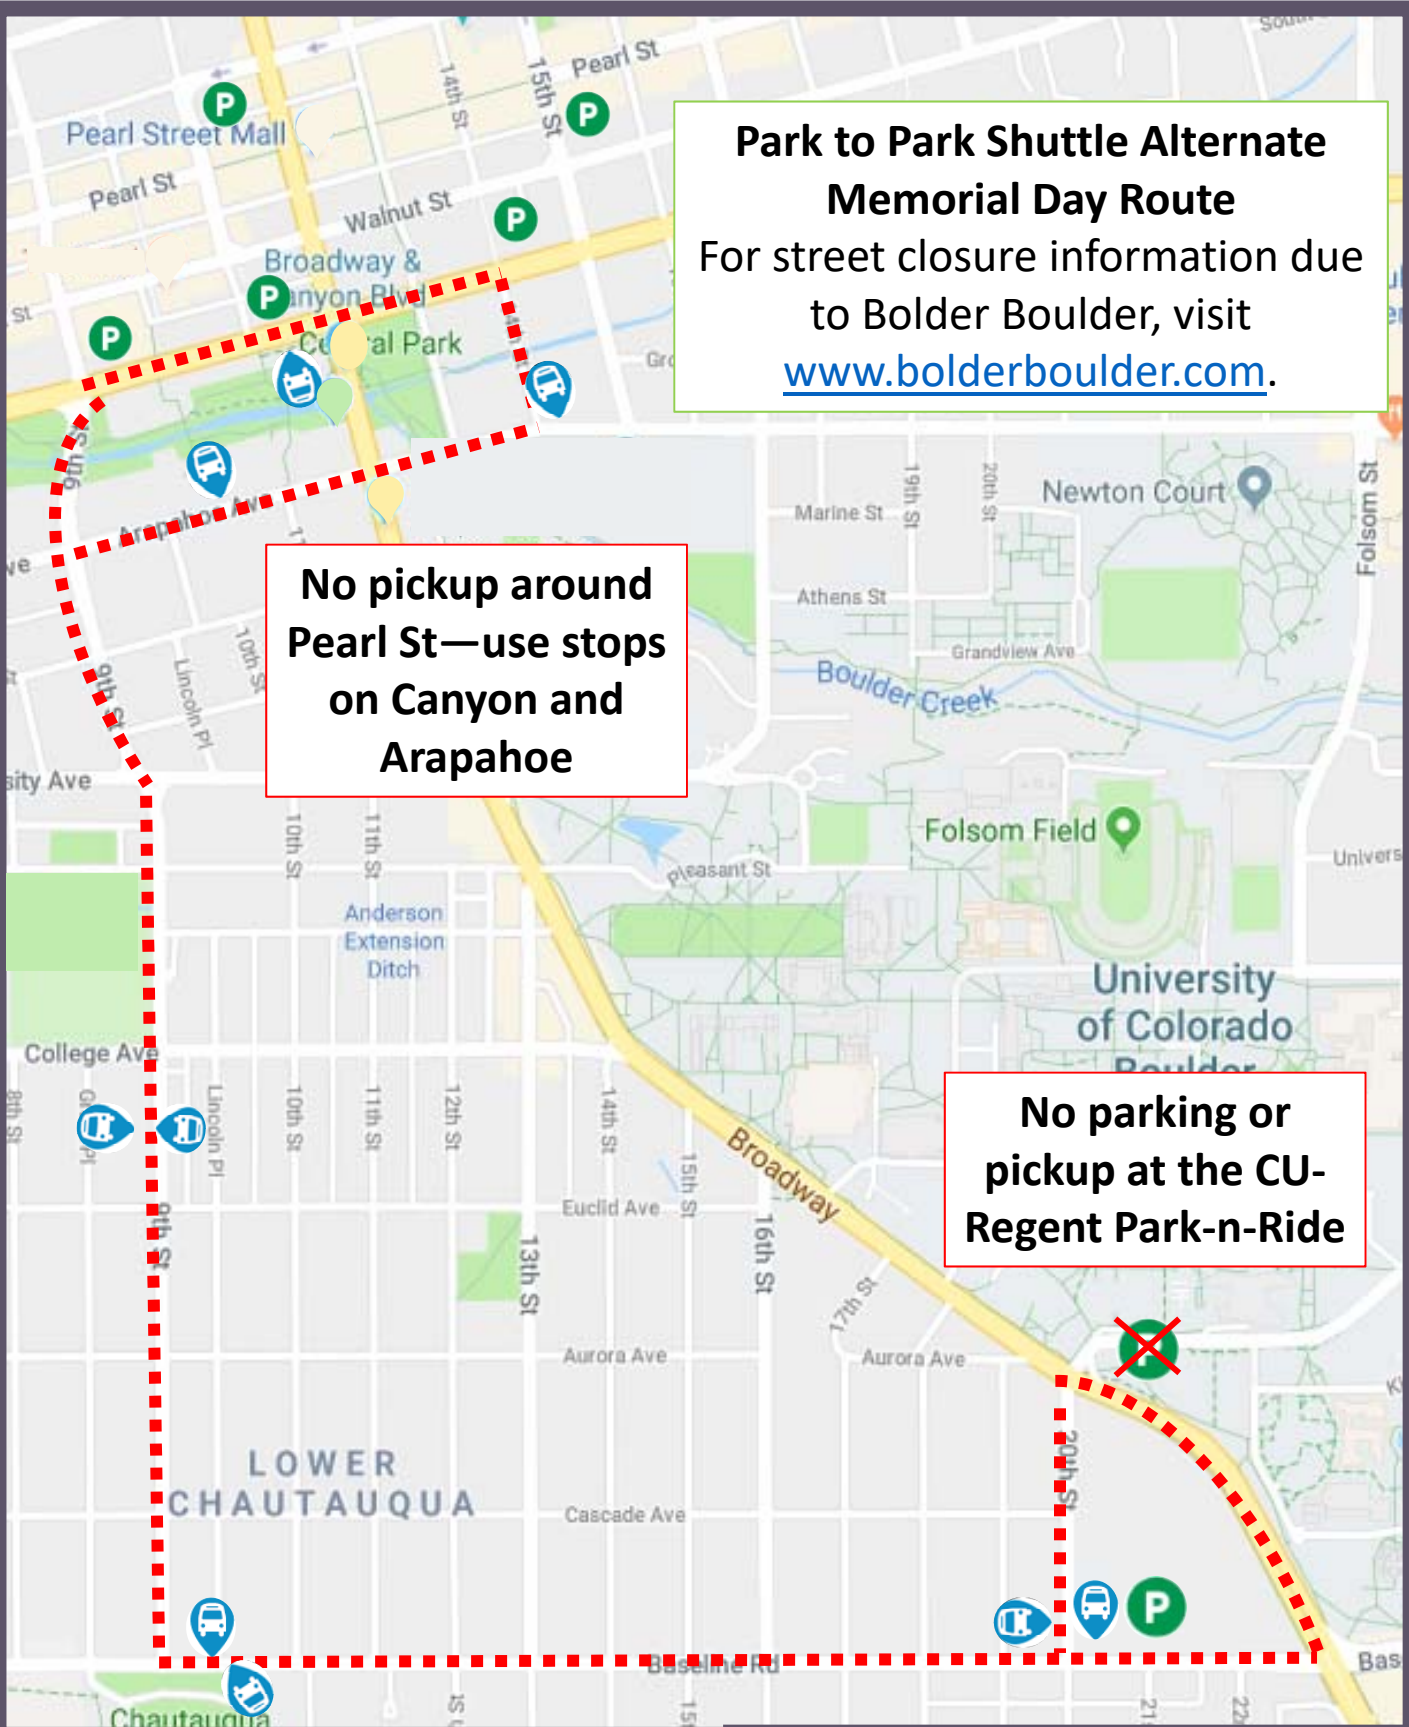

**Park to Park Shuttle Alternate
Memorial Day Route**
For street closure information due
to Bolder Boulder, visit
www.bolderboulder.com.

**No pickup around
Pearl St—use stops
on Canyon and
Arapahoe**

**No parking or
pickup at the CU-
Regent Park-n-Ride**

PARK-TO-PARK
FREE SHUTTLE TO CHAUTAUQUA

 Free Parking

 Shuttle Stop