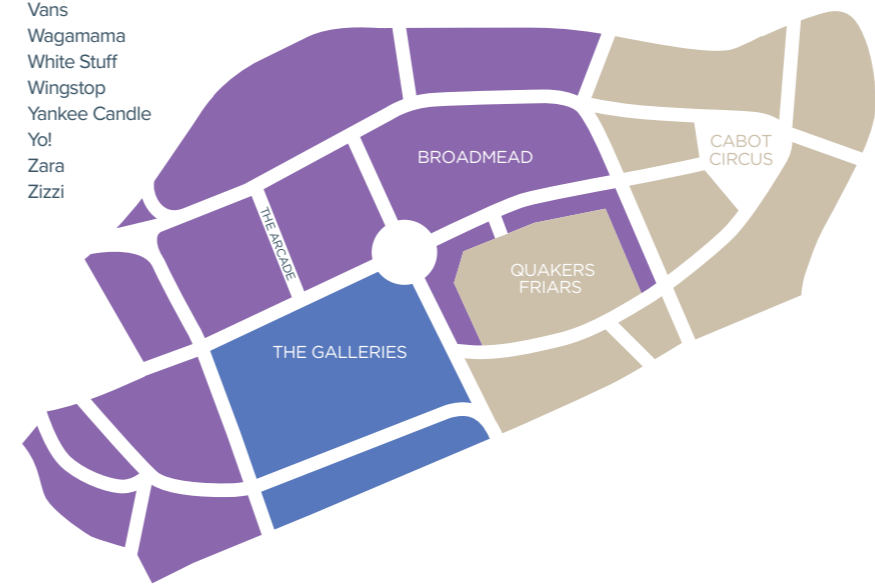

THE GALLERIES

- 2 Nice
- Acu-Herbs
- Addictive
- Argos
- Bags 4 U
- Belong
- Bodycare
- Bonmarché
- Boots
- Boswell Café & Takeaway
- Bristol Eye Assessment Clinic
- Bristol Launchpad
- Bristol Parcel
- Burger King
- Butler's
- Caffe Nero
- Captain Kandy
- Chopstix
- Claire's
- Cornish Bakehouse
- Crystals
- Damaged Society
- Eurochange
- F Hinds
- Fit Cookie
- Fone Choice
- Fone Exchange
- Galleries Computing
- Game
- Garnden of Eden
- Grape Tree
- Greggs (Broadmead)
- Greggs (top floor)
- Healthwatch
- Herbs & Acupuncture
- Home and Gifts
- Hush Hairdressing
- Jack Wills
- Jungle Mania
- Luxury Nails
- Mabboo
- Mimmo
- MizuSawa
- Moona Beauty
- Nails Deluxe
- No1 Currency
- Olivo
- Our Future Health
- Pavers
- Pep&Co (Poundland)
- Post Office (WH Smith)
- Poundland
- Ramsdens
- RingMaster Sports
- Robert Dyas
- Sairaz
- Santander
- Savers
- Shipleys Bingo
- Singhar Beauty
- Sky
- Slater Menswear
- Subway
- Suits Plus
- Supercuts
- The Bridal Boutique
- The Carwash Company
- The Entertainer
- The Fragrance Shop
- The History of Video Games
- The Luggage Centre
- The Six For A Fiver Shop
- The Television and Movie Store
- TwoDay Coffee Roasters
- Urban Tailor
- Vapour Days
- Waterstones
- Wed2B
- WH Smith
- XeroE
- YMCA charity shop
- Yours