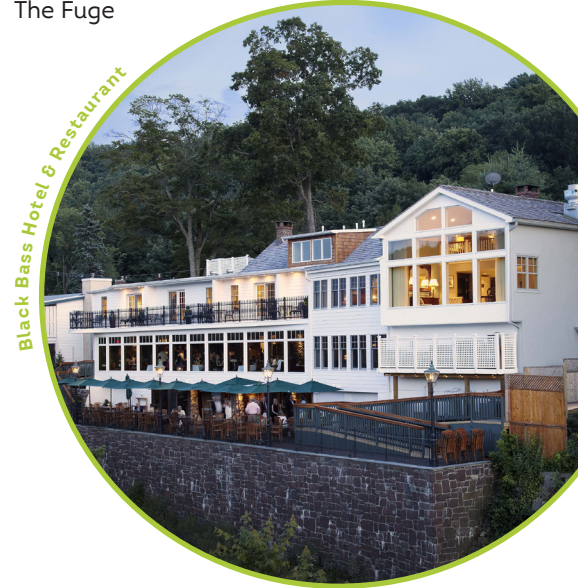

Black Bass Hotel & Restaurant